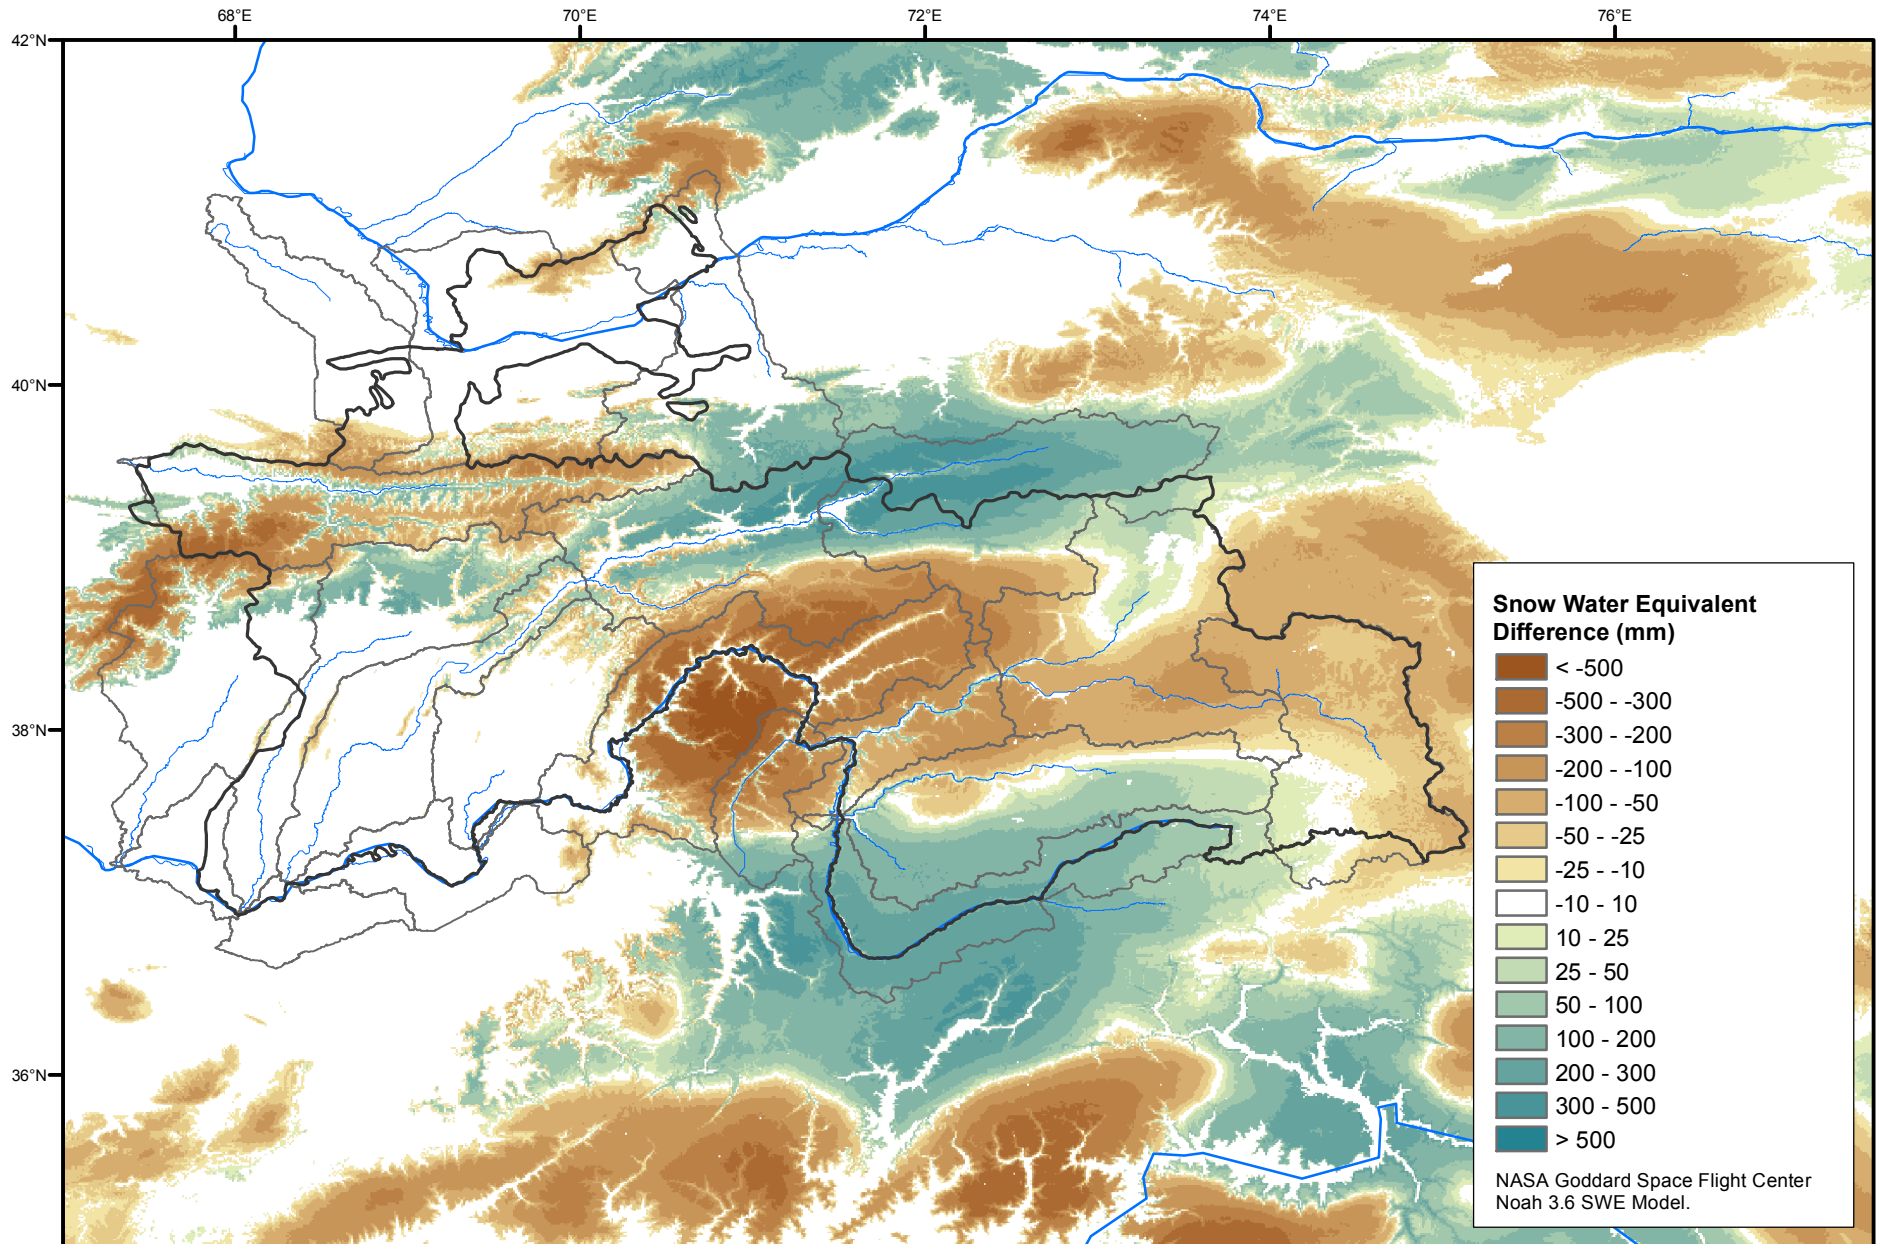

Daily Snow Water Equivalent Difference Anomaly

March 20, 2002 minus Average (2002-2016)

Map created by USGS/EROS