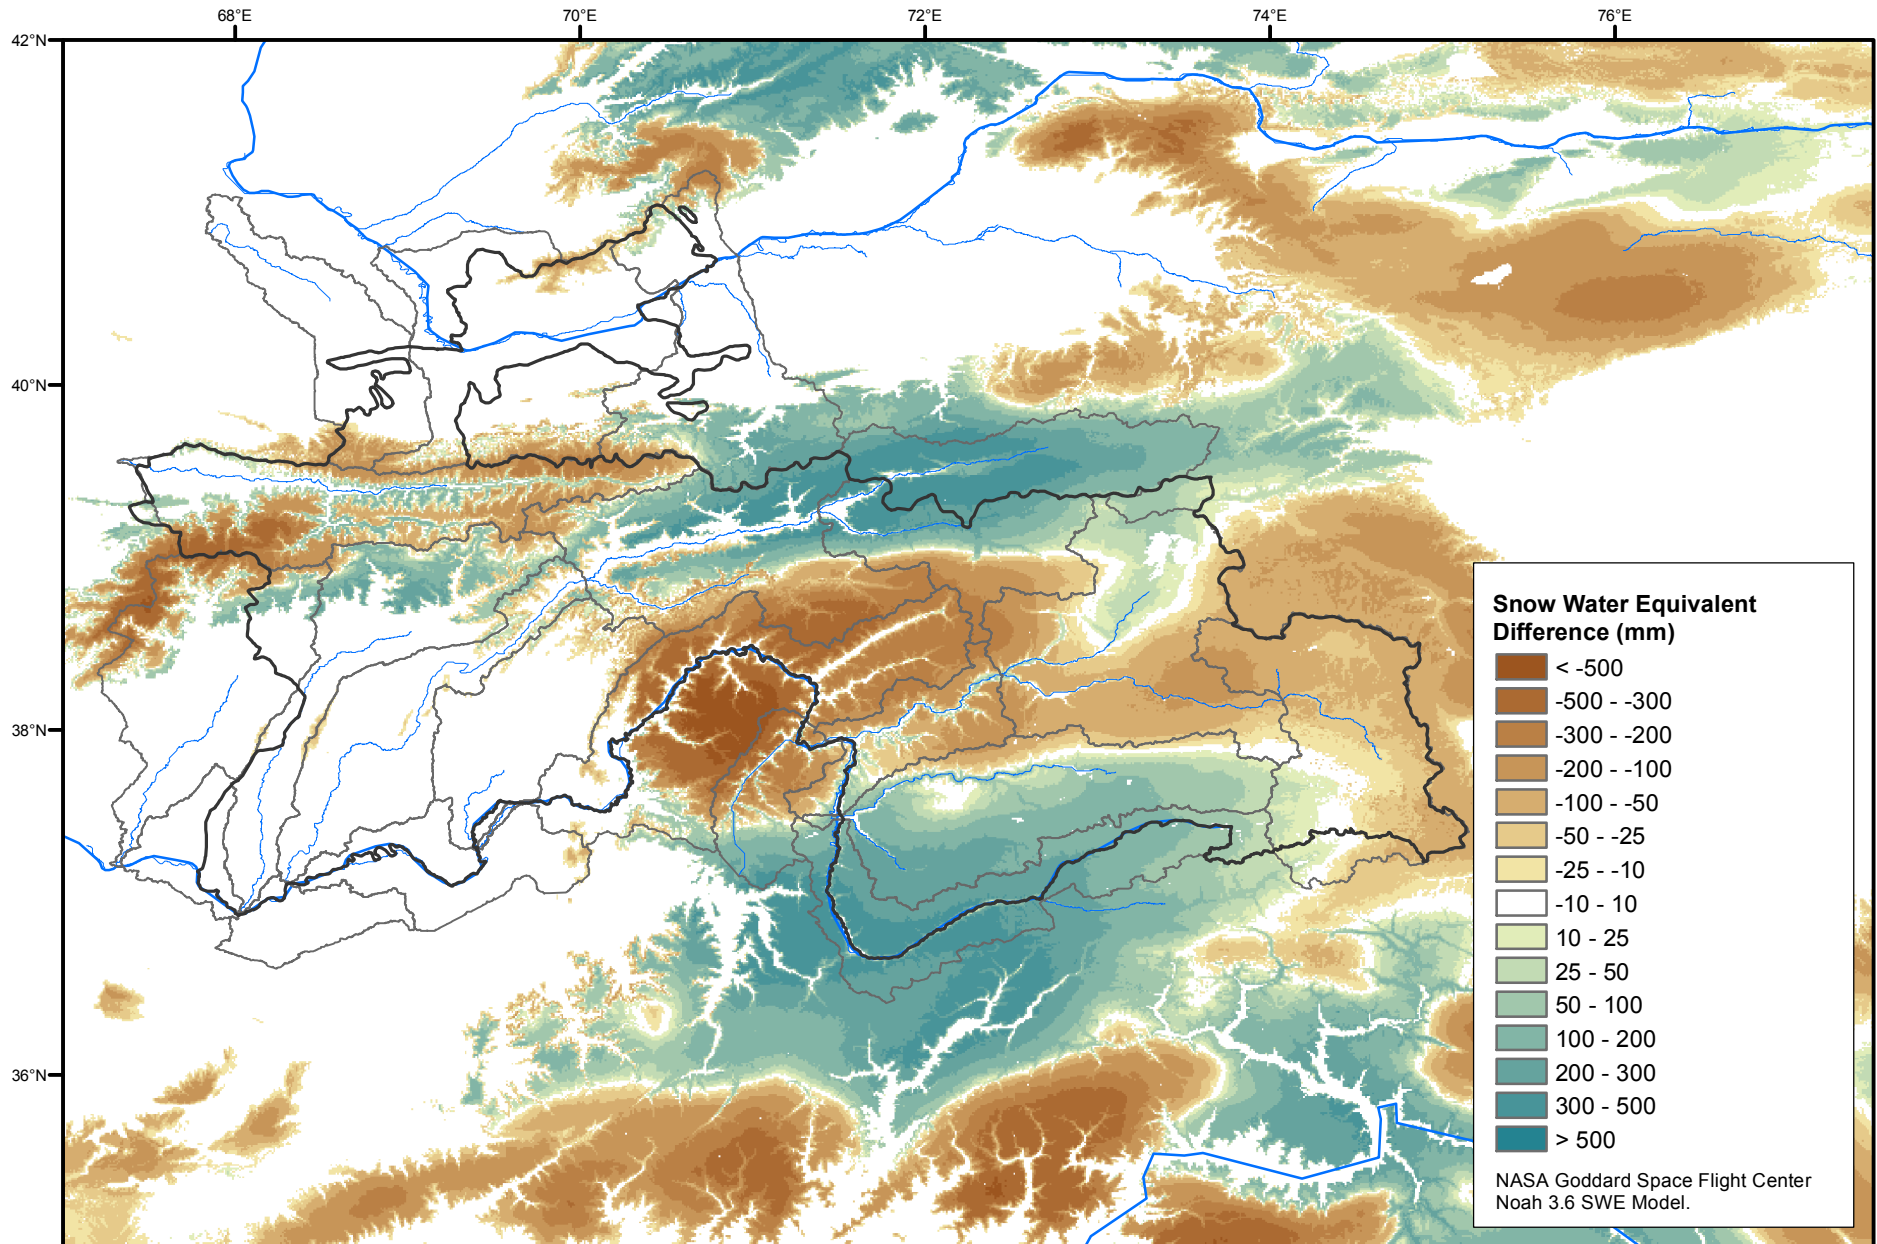

Daily Snow Water Equivalent Difference Anomaly

April 01, 2002 minus Average (2002-2016)

Map created by USGS/EROS