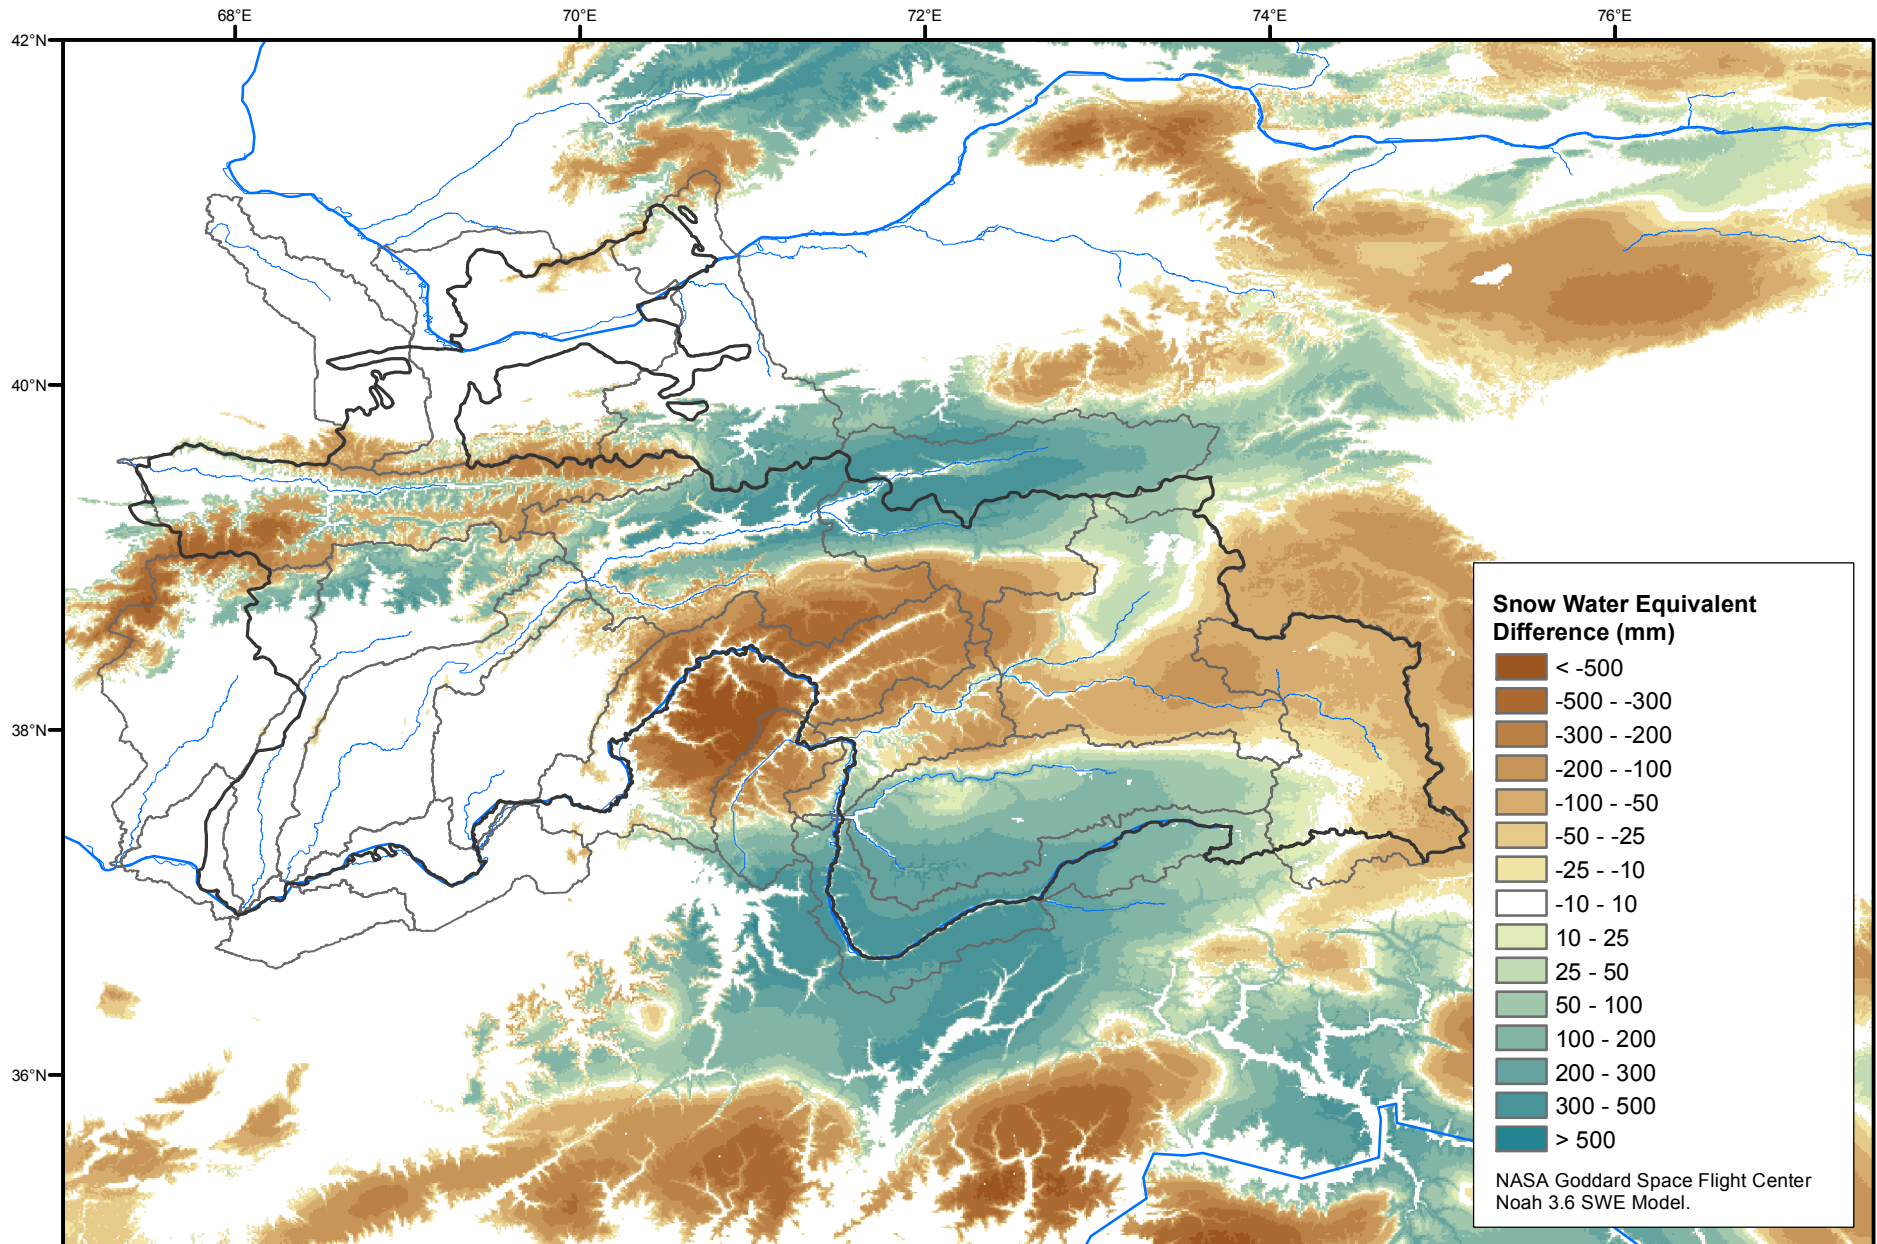

Daily Snow Water Equivalent Difference Anomaly

April 07, 2002 minus Average (2002-2016)

Map created by USGS/EROS