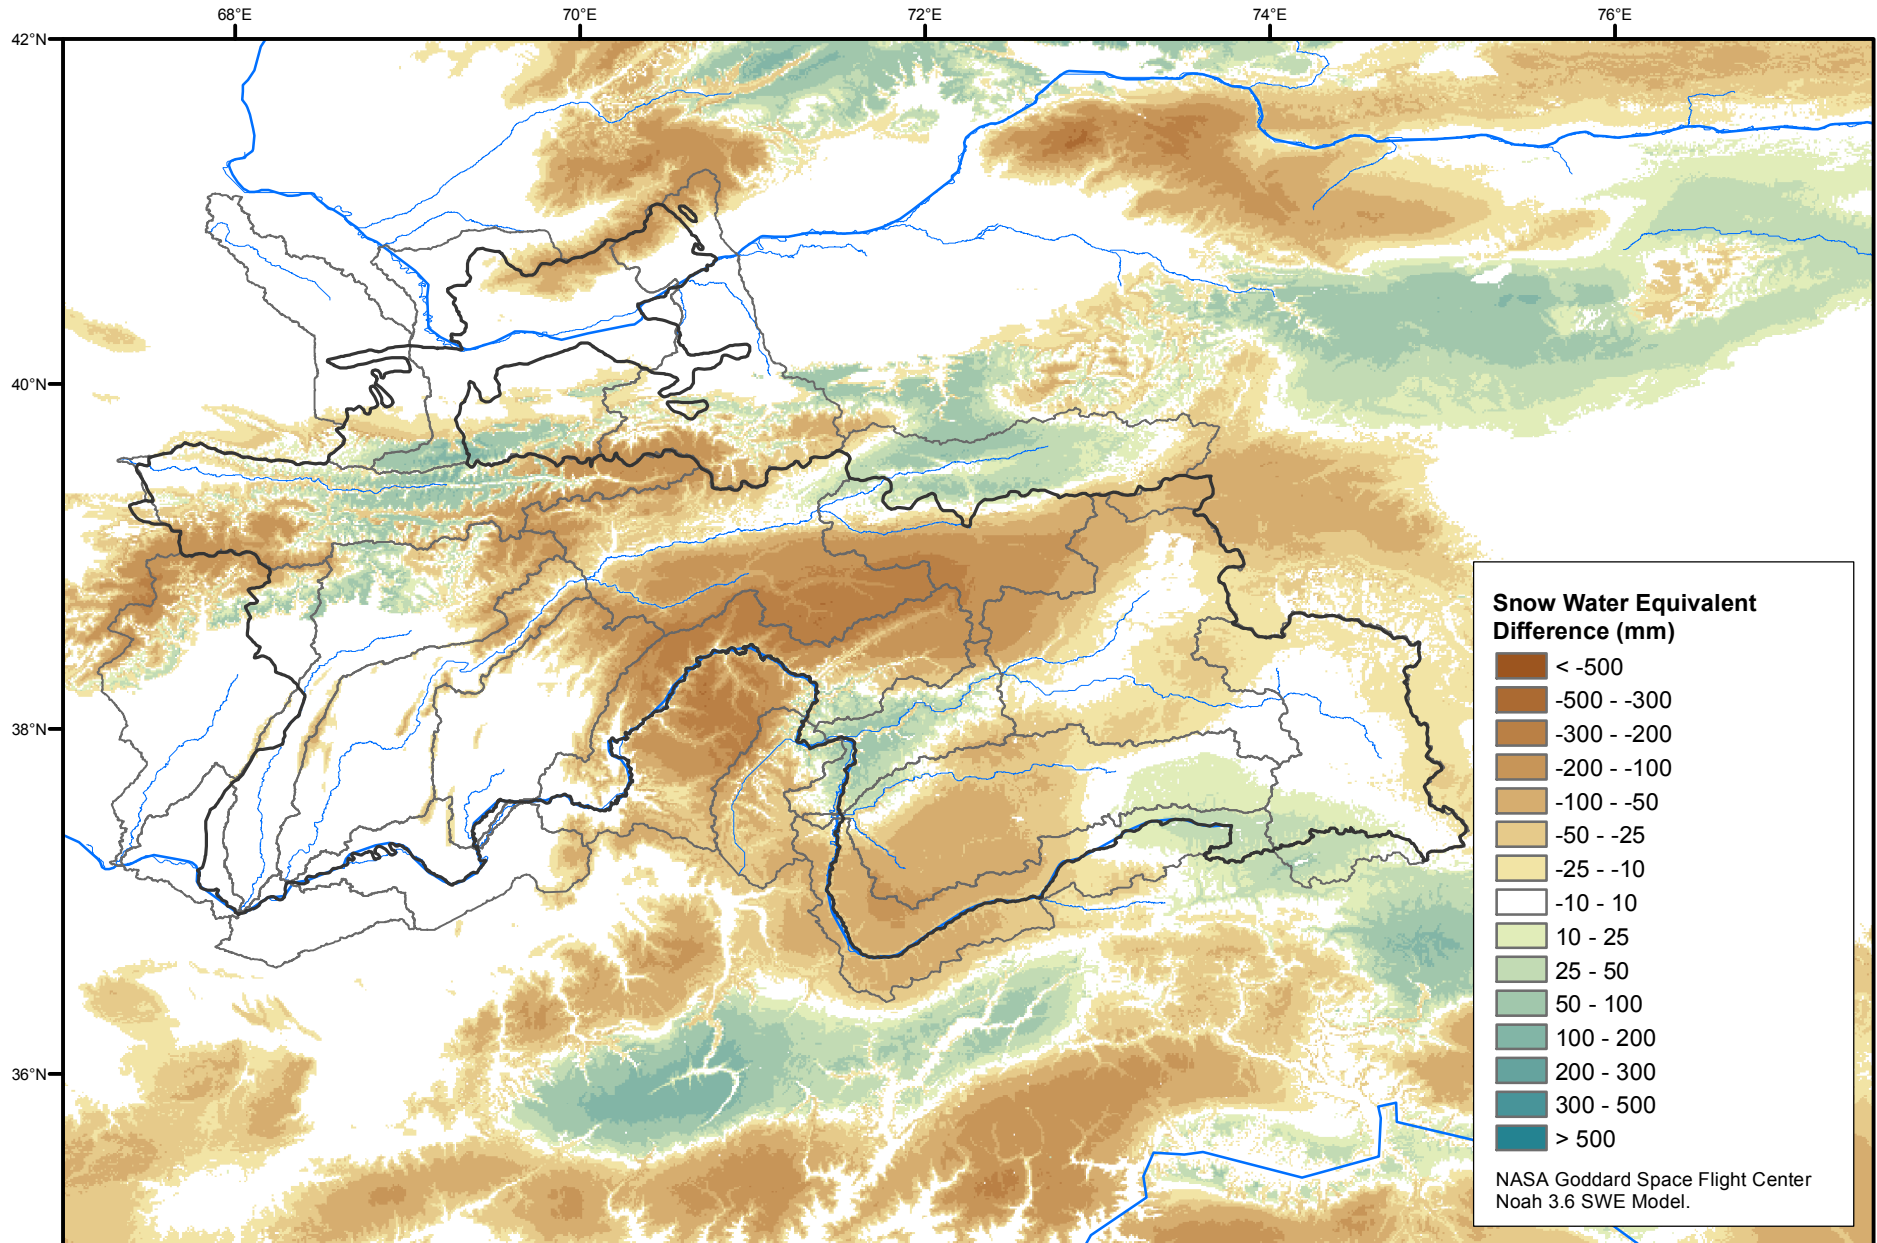

# Daily Snow Water Equivalent Difference Anomaly

January 25, 2003 minus Average (2002-2016)

Map created by USGS/EROS