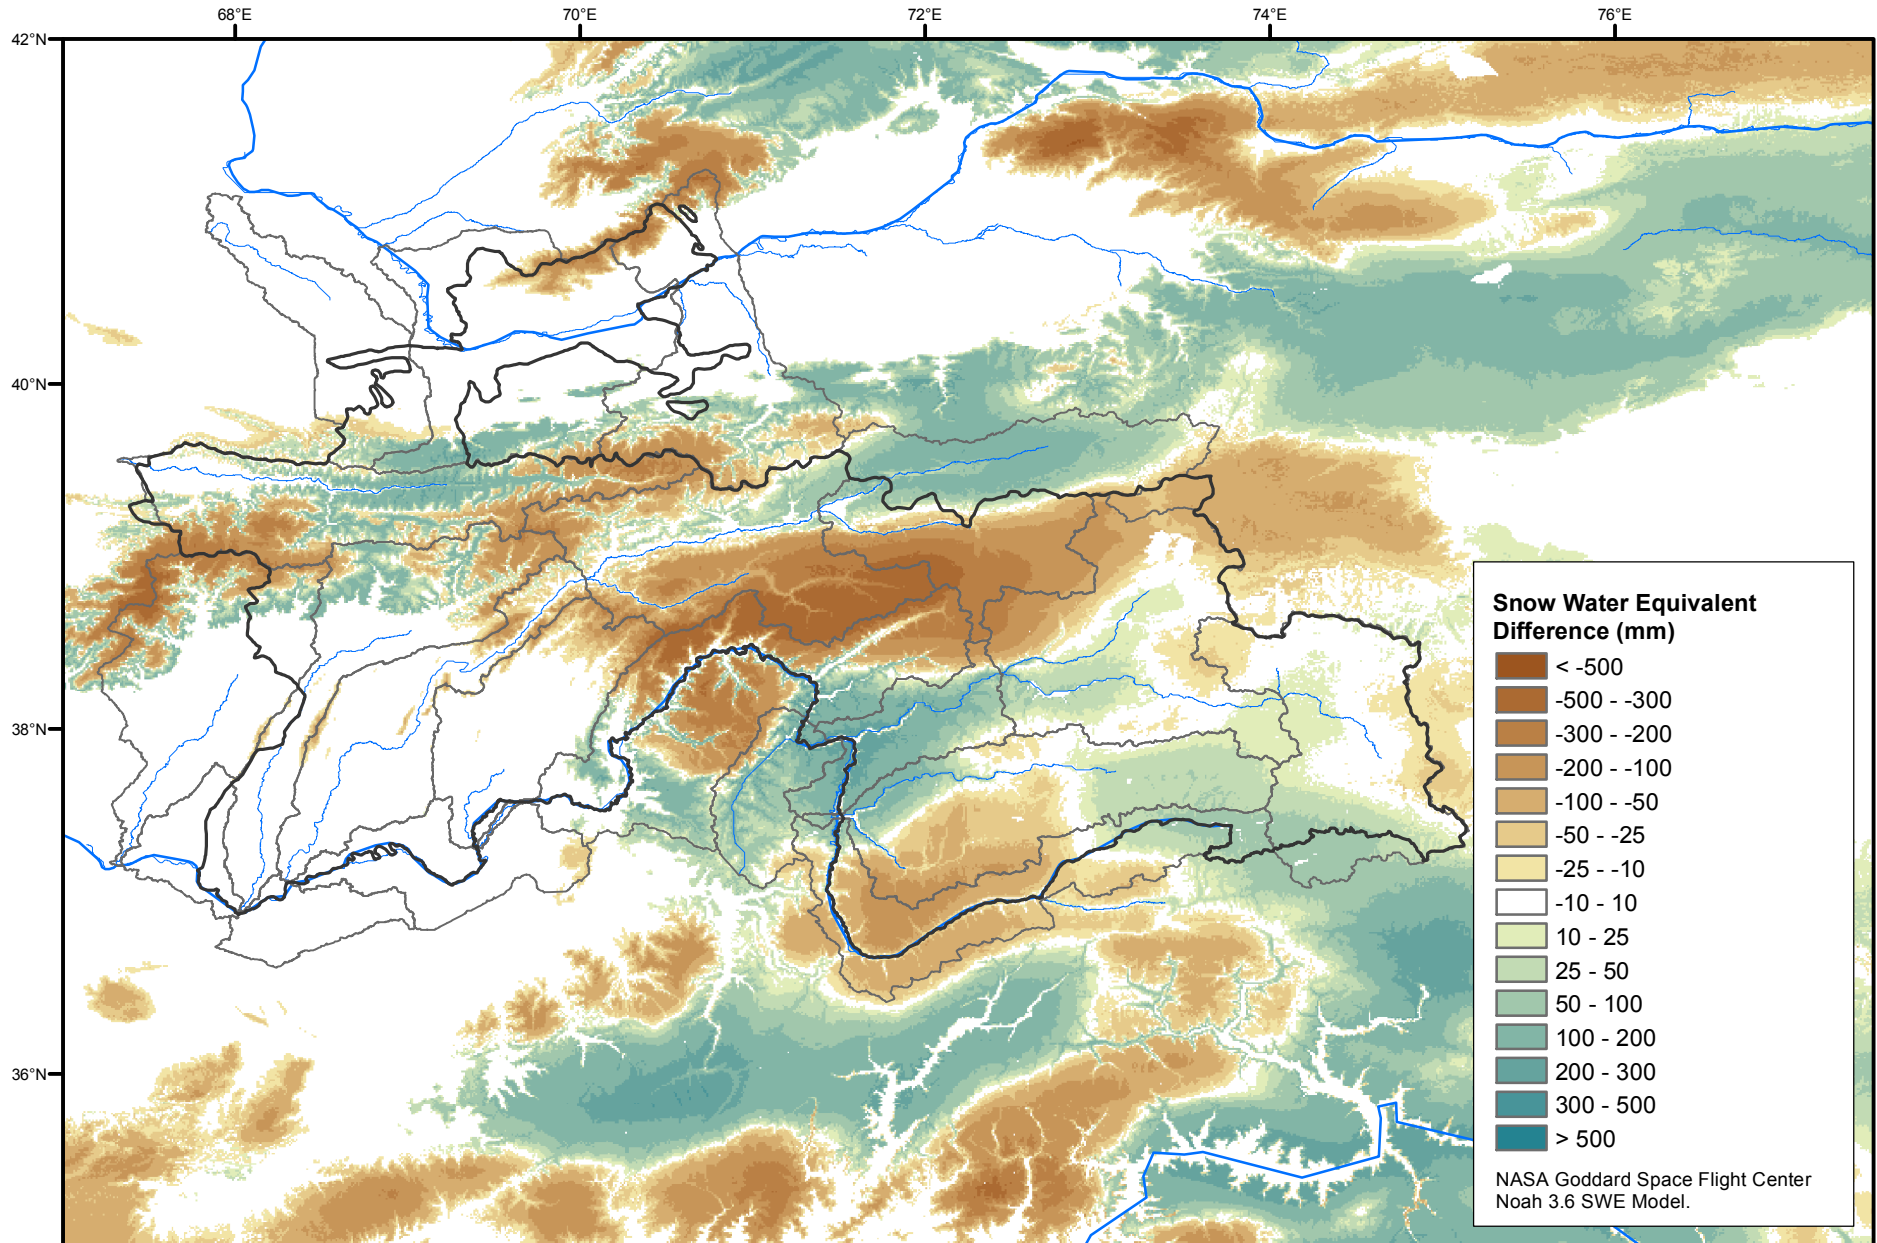

Daily Snow Water Equivalent Difference Anomaly

March 12, 2003 minus Average (2002-2016)

Map created by USGS/EROS