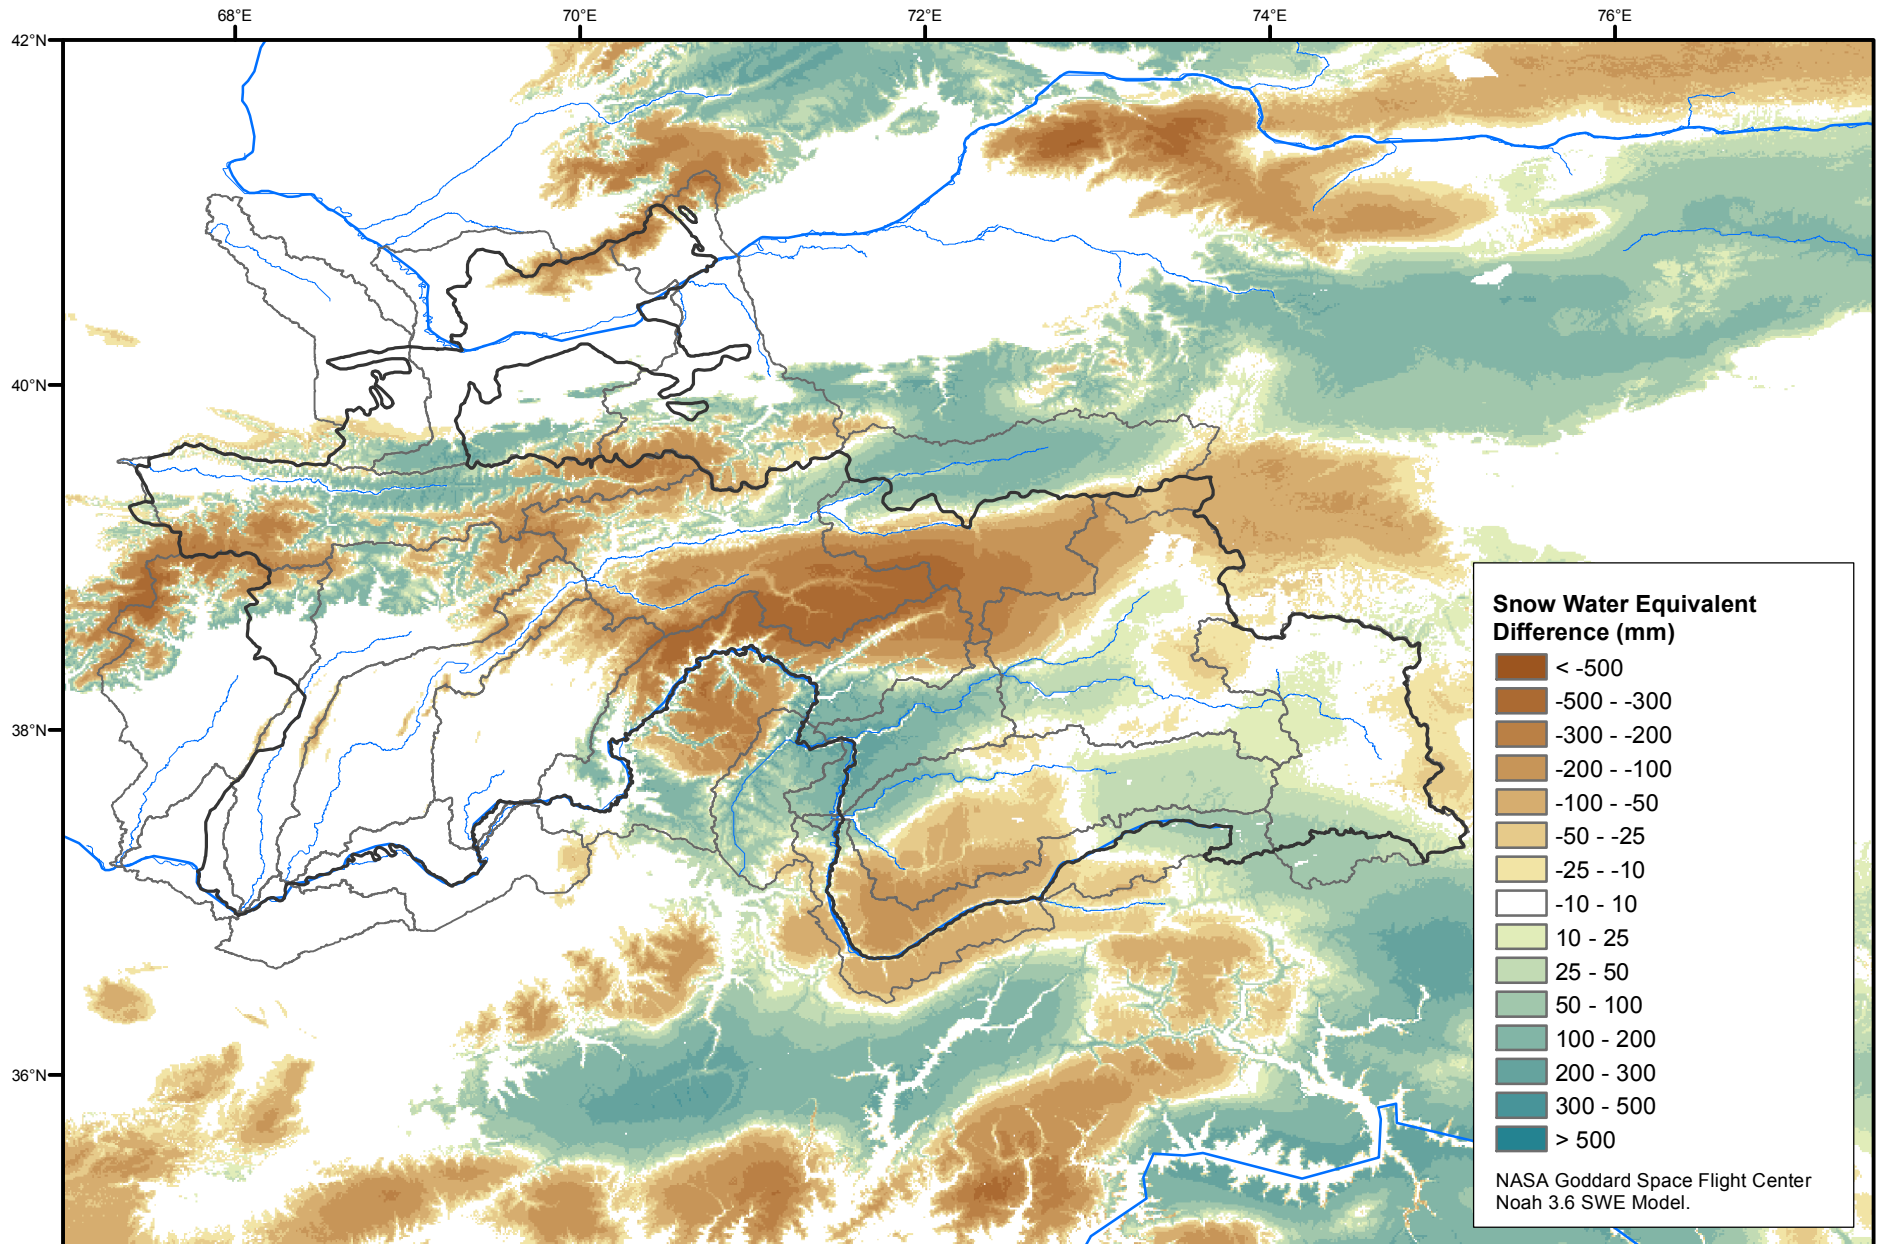

Daily Snow Water Equivalent Difference Anomaly

March 13, 2003 minus Average (2002-2016)

Map created by USGS/EROS