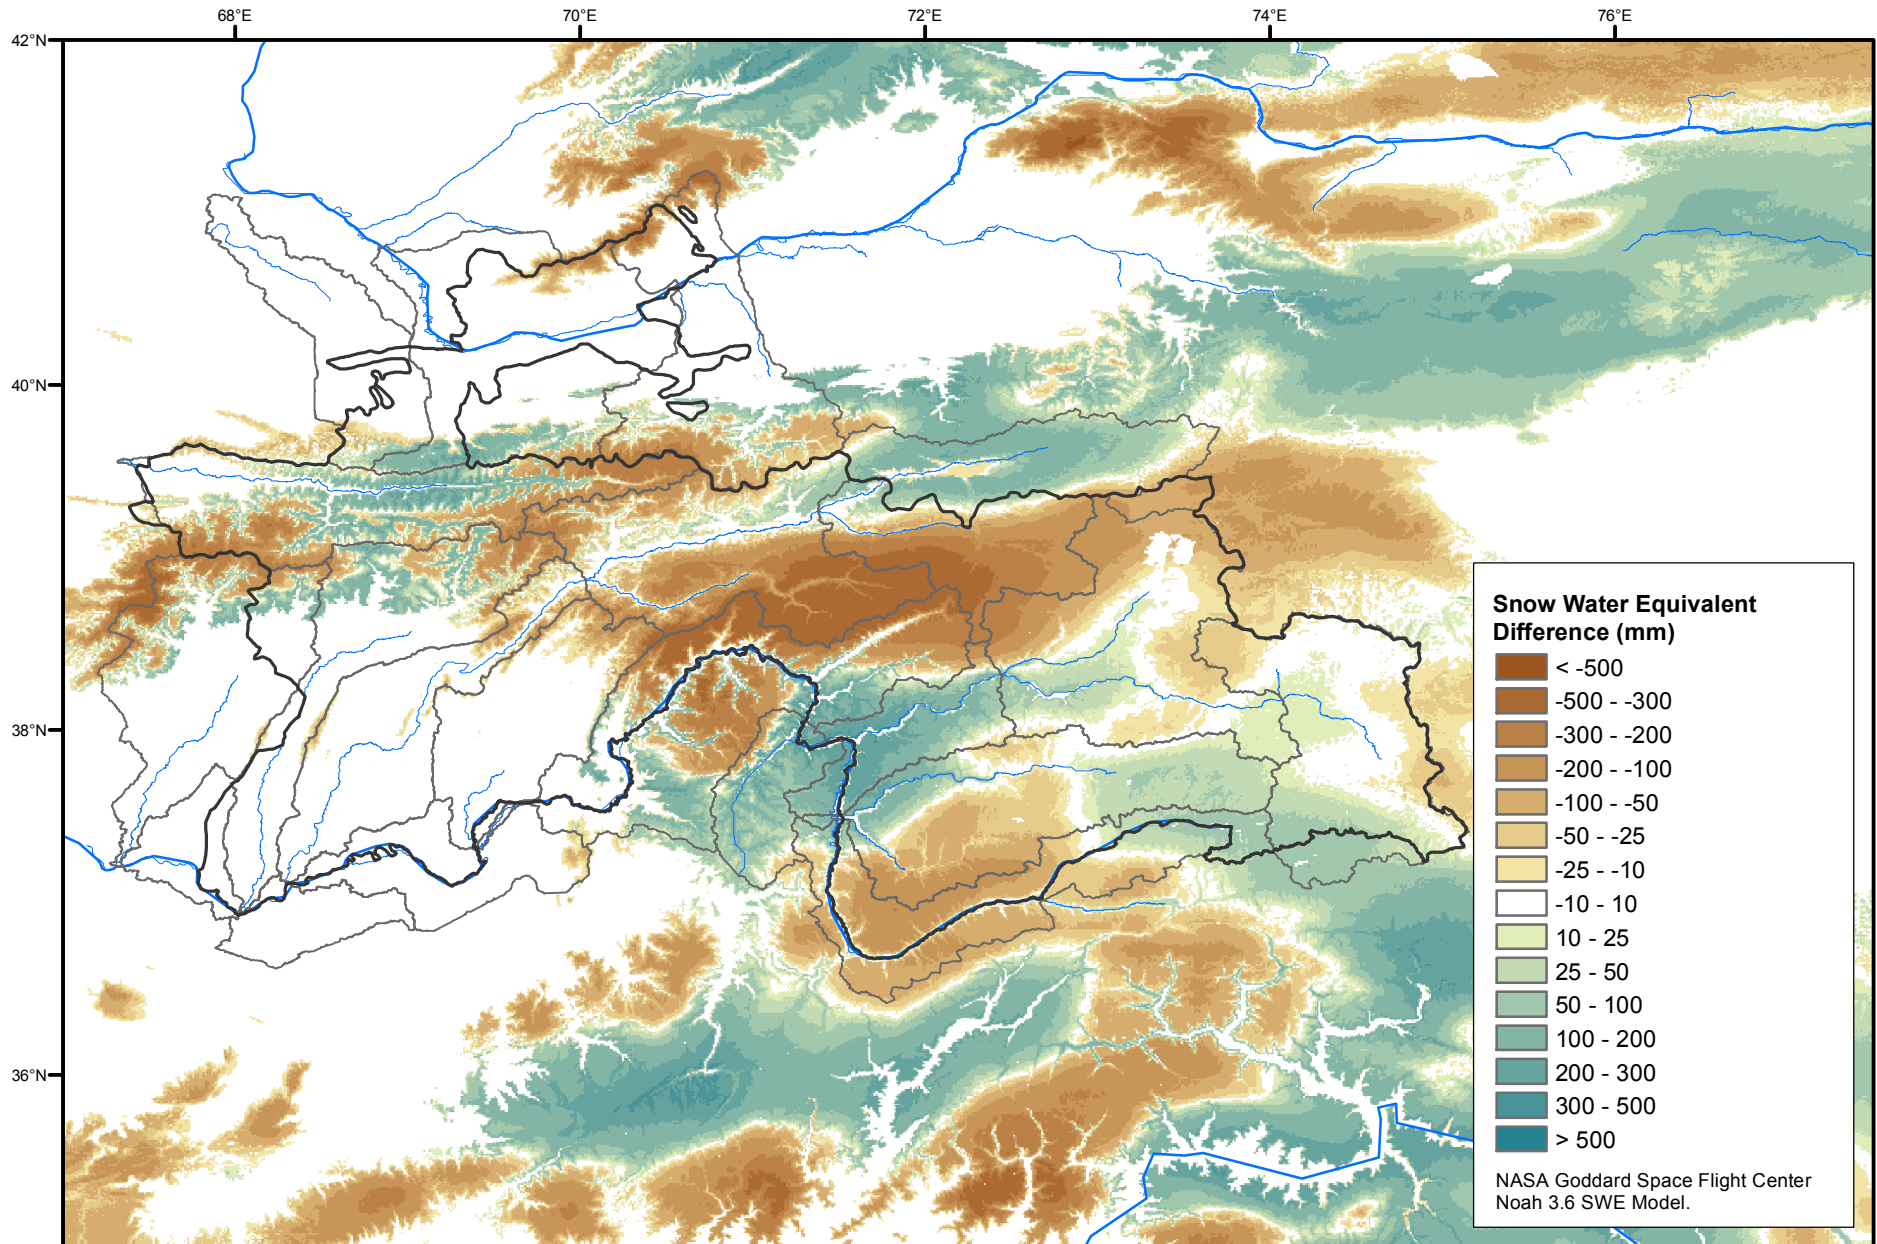

# Daily Snow Water Equivalent Difference Anomaly

March 27, 2003 minus Average (2002-2016)

Map created by USGS/EROS