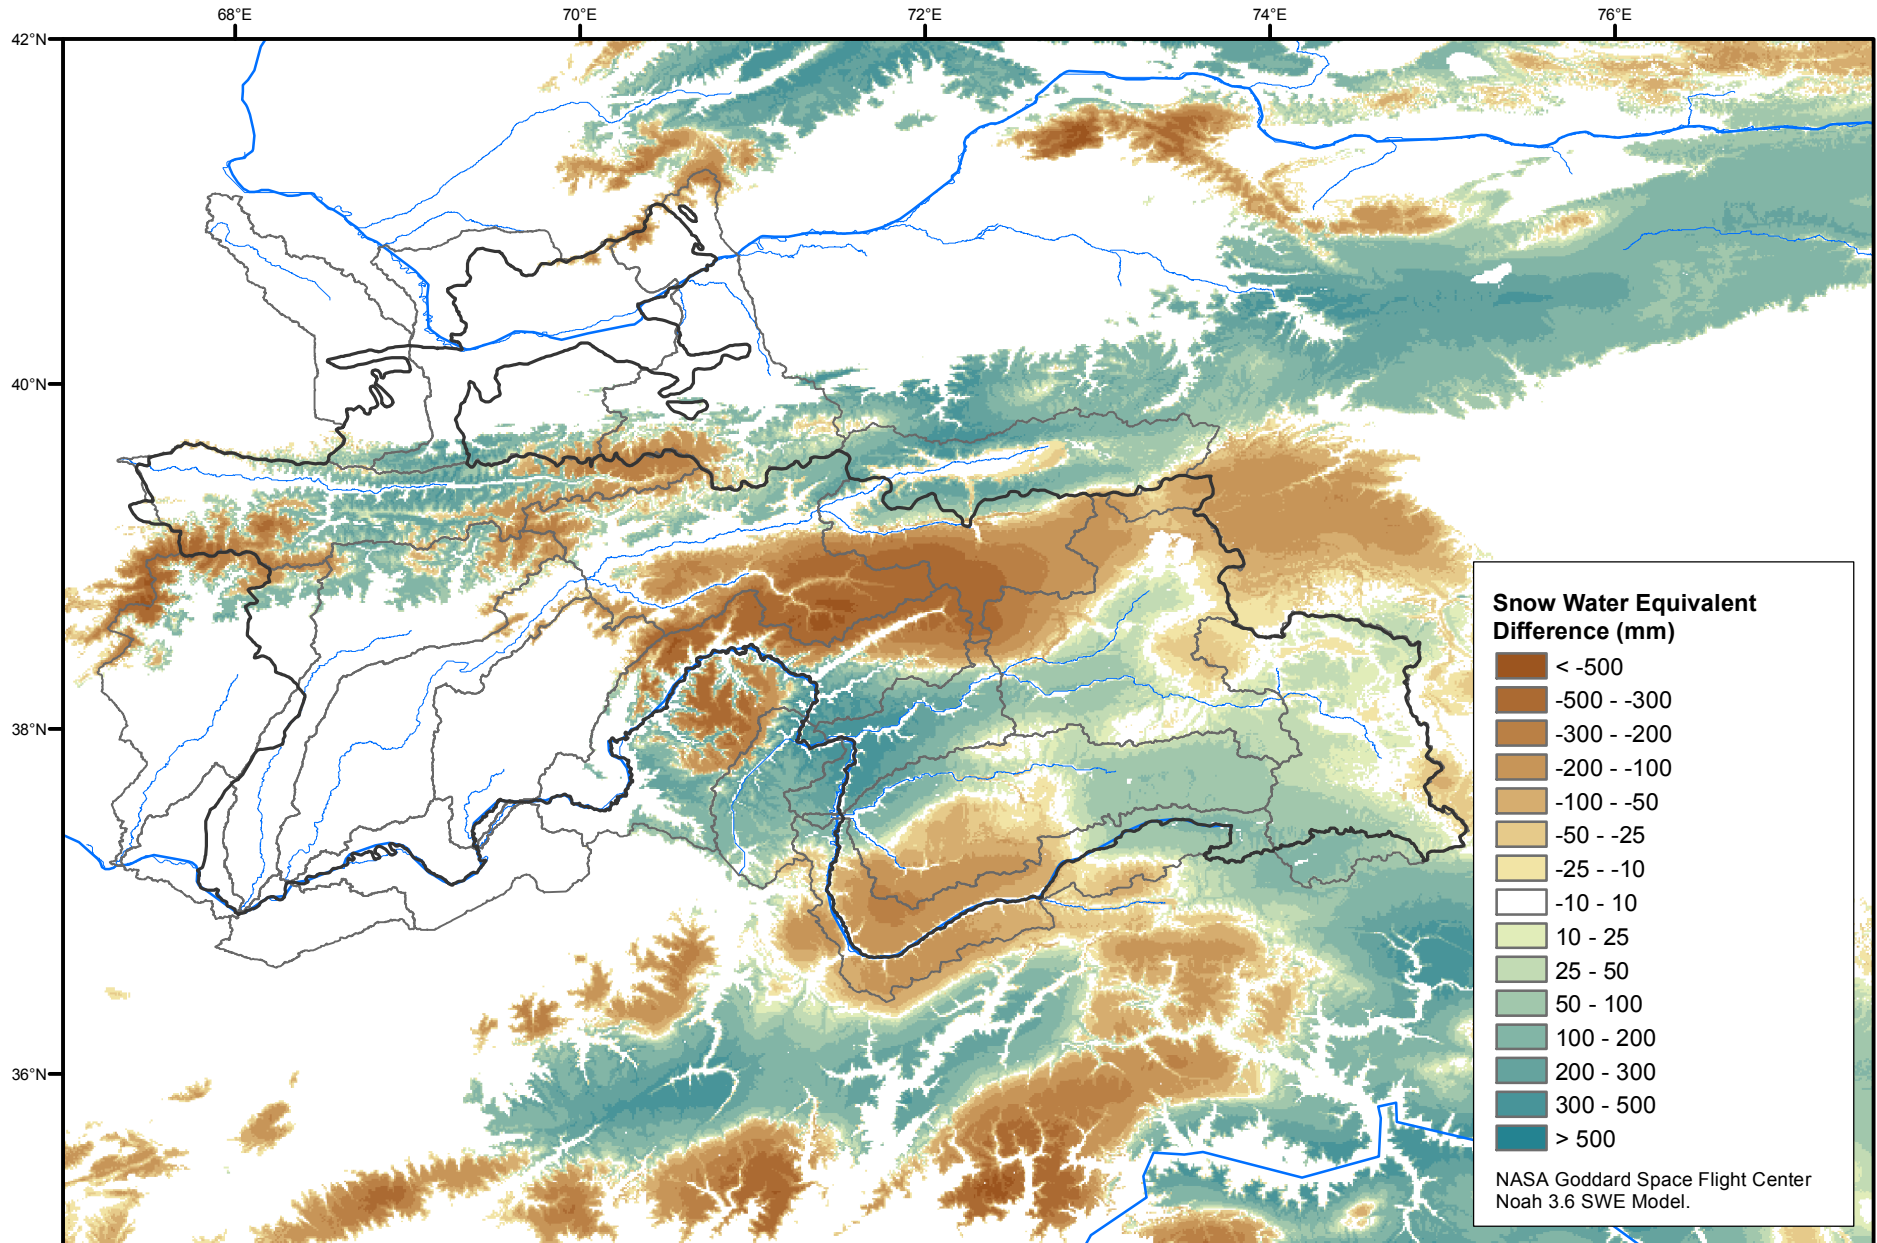

Daily Snow Water Equivalent Difference Anomaly

April 27, 2003 minus Average (2002-2016)

Map created by USGS/EROS