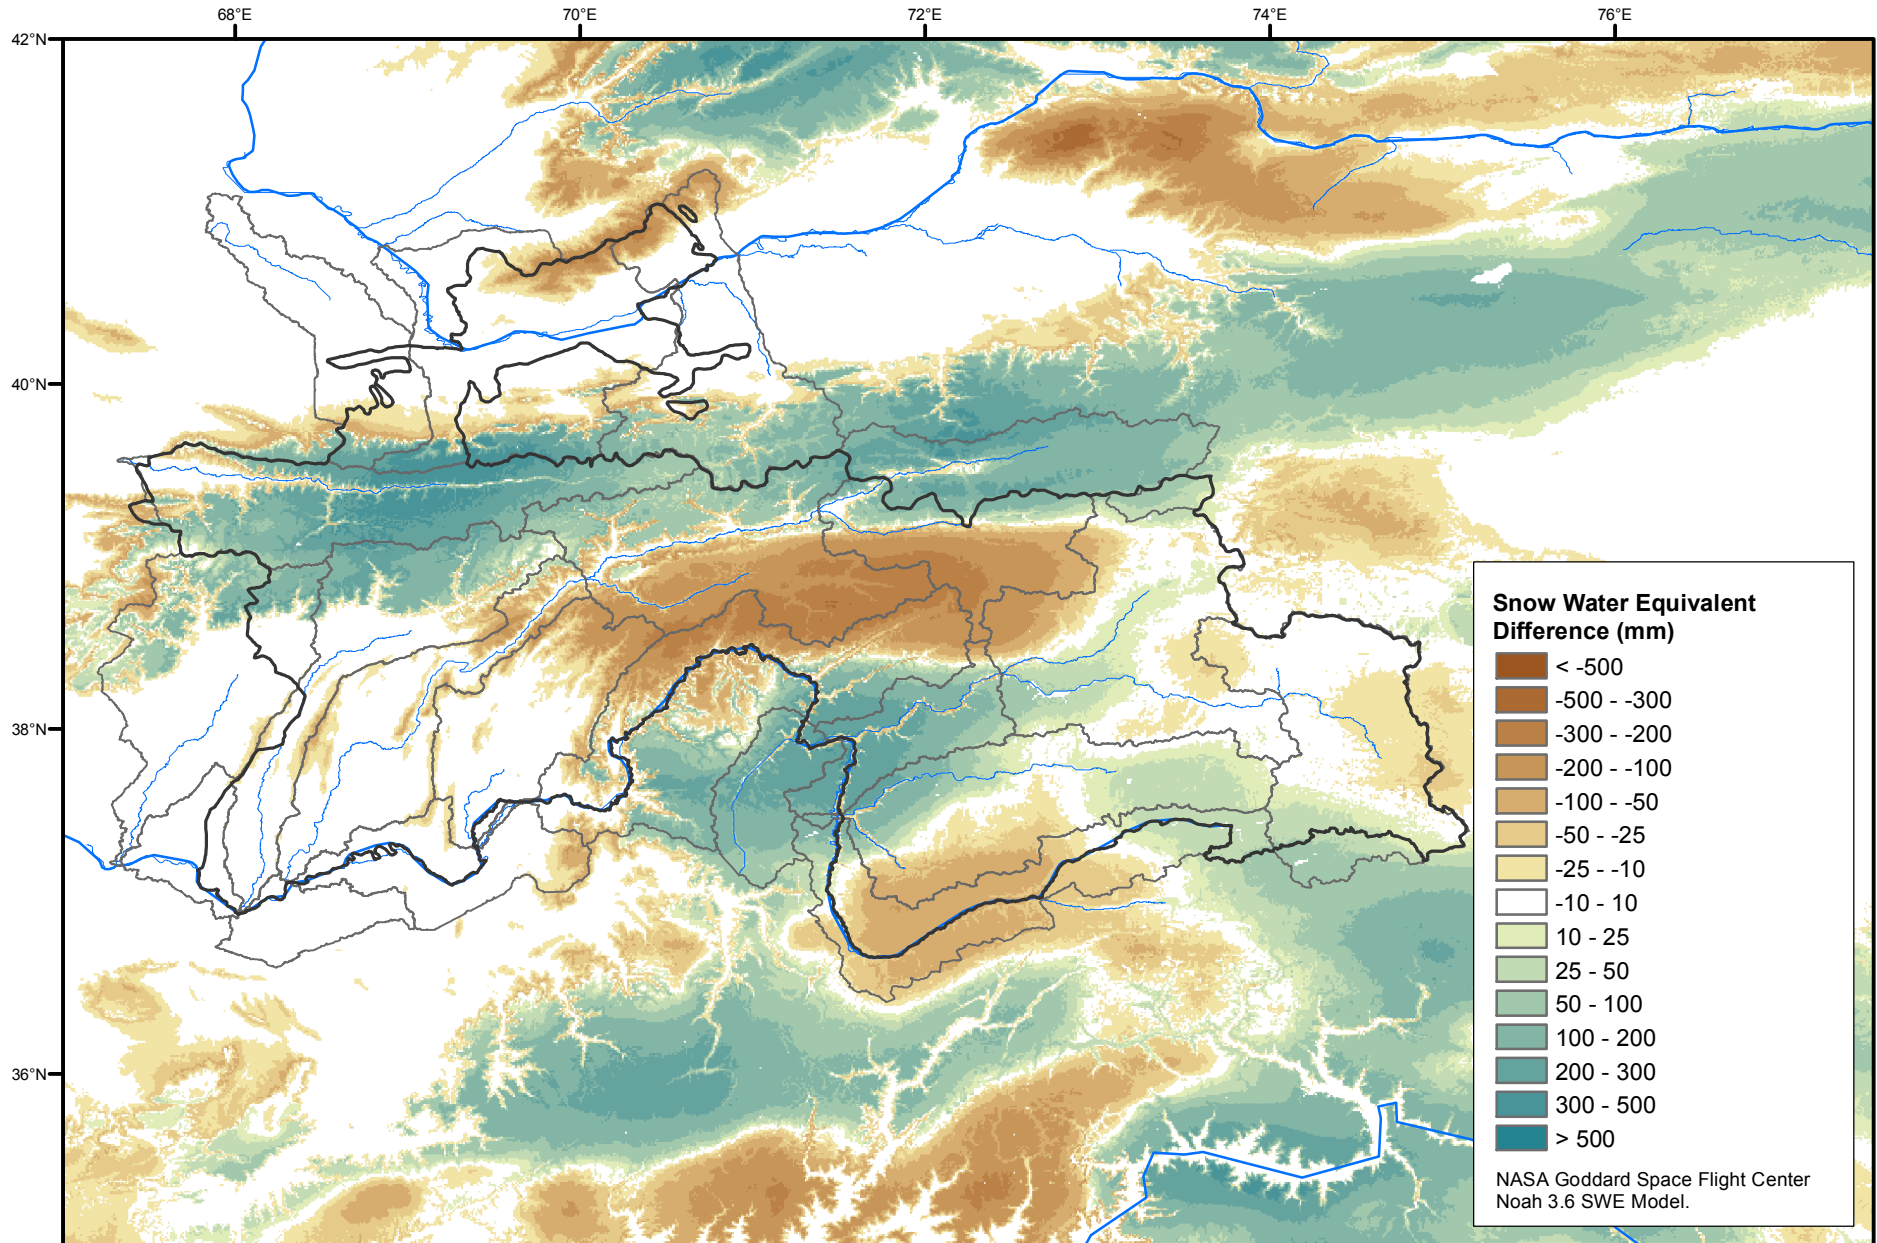

Daily Snow Water Equivalent Difference Anomaly

February 17, 2004 minus Average (2002-2016)

Map created by USGS/EROS