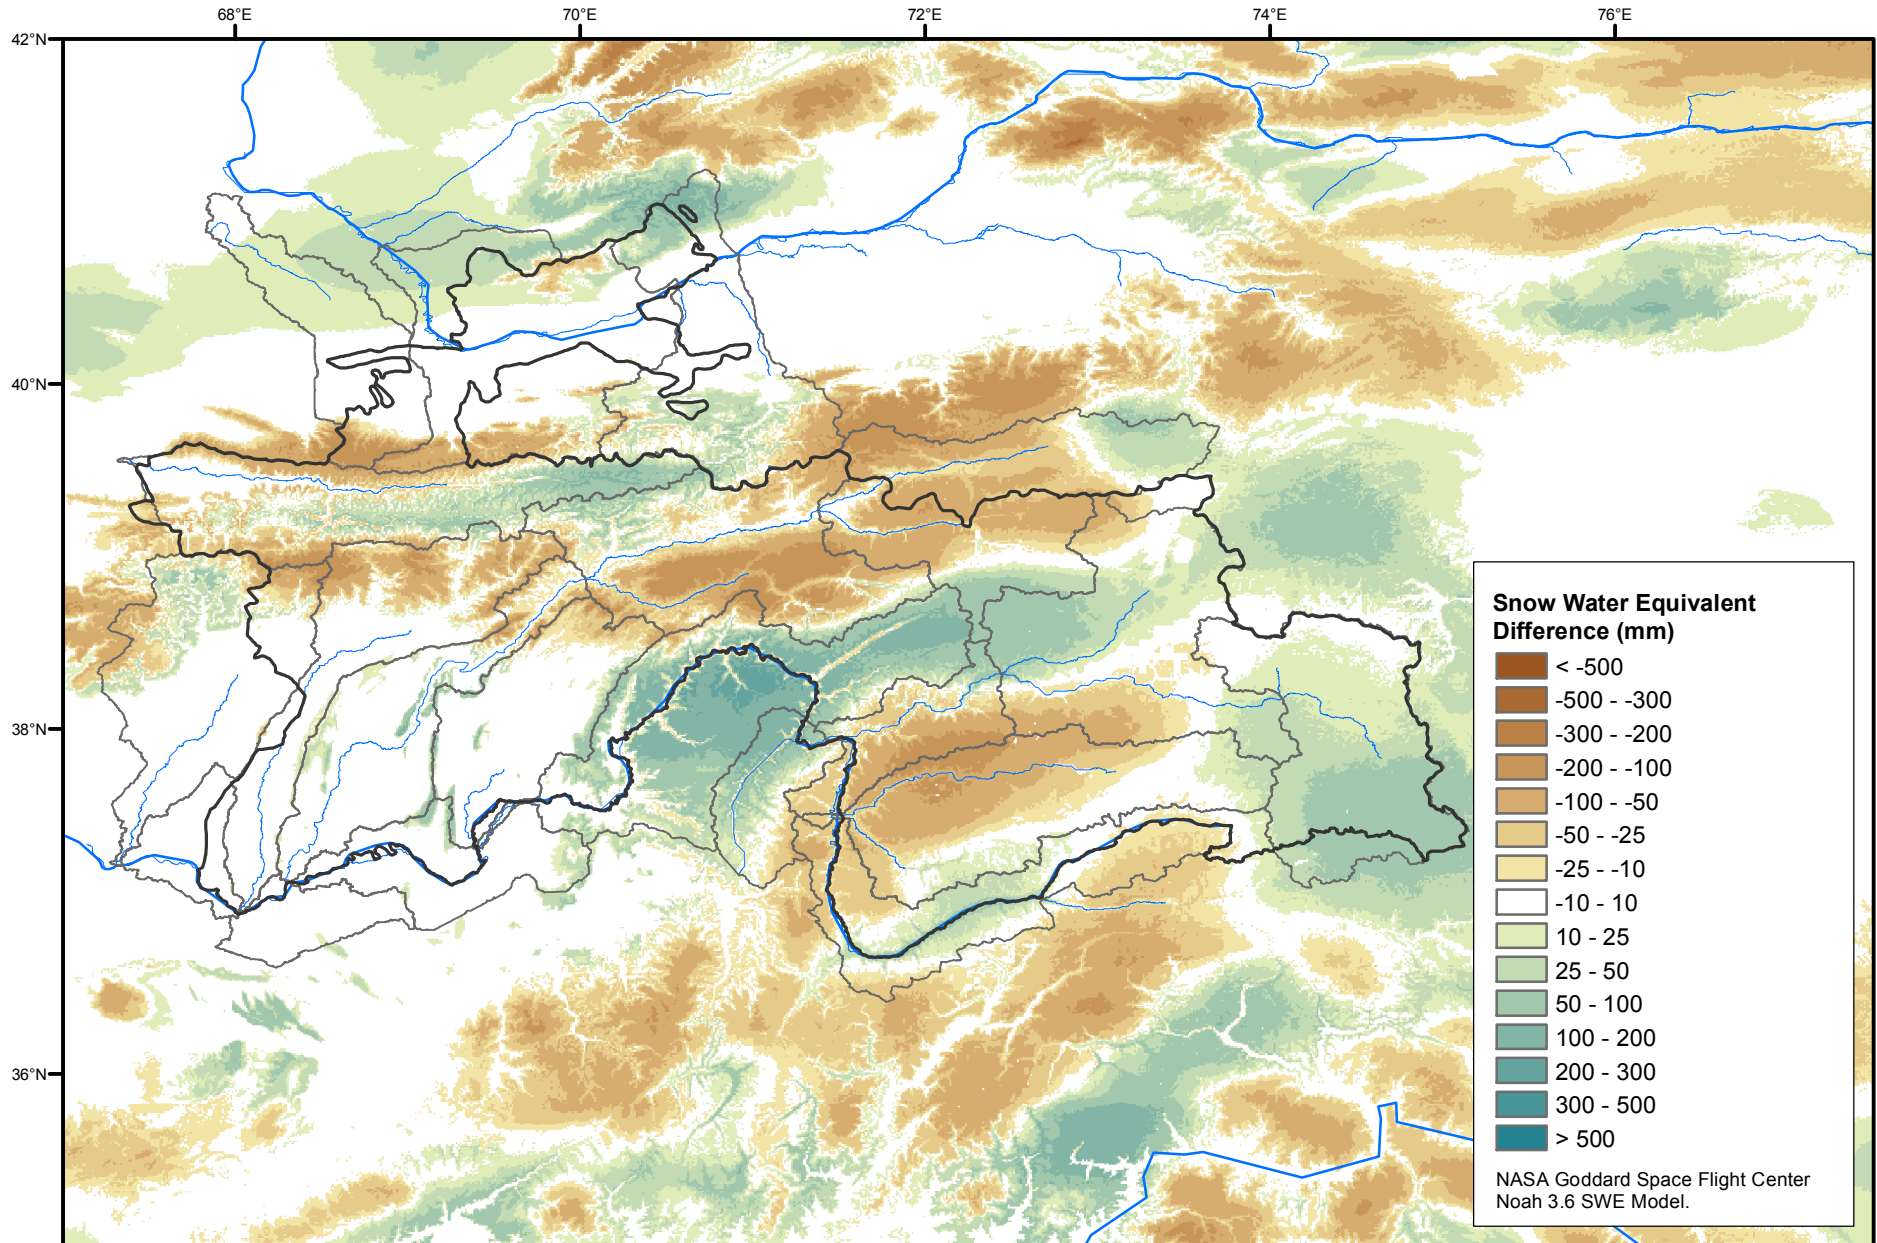

Daily Snow Water Equivalent Difference Anomaly

February 02, 2006 minus Average (2002-2016)

Map created by USGS/EROS