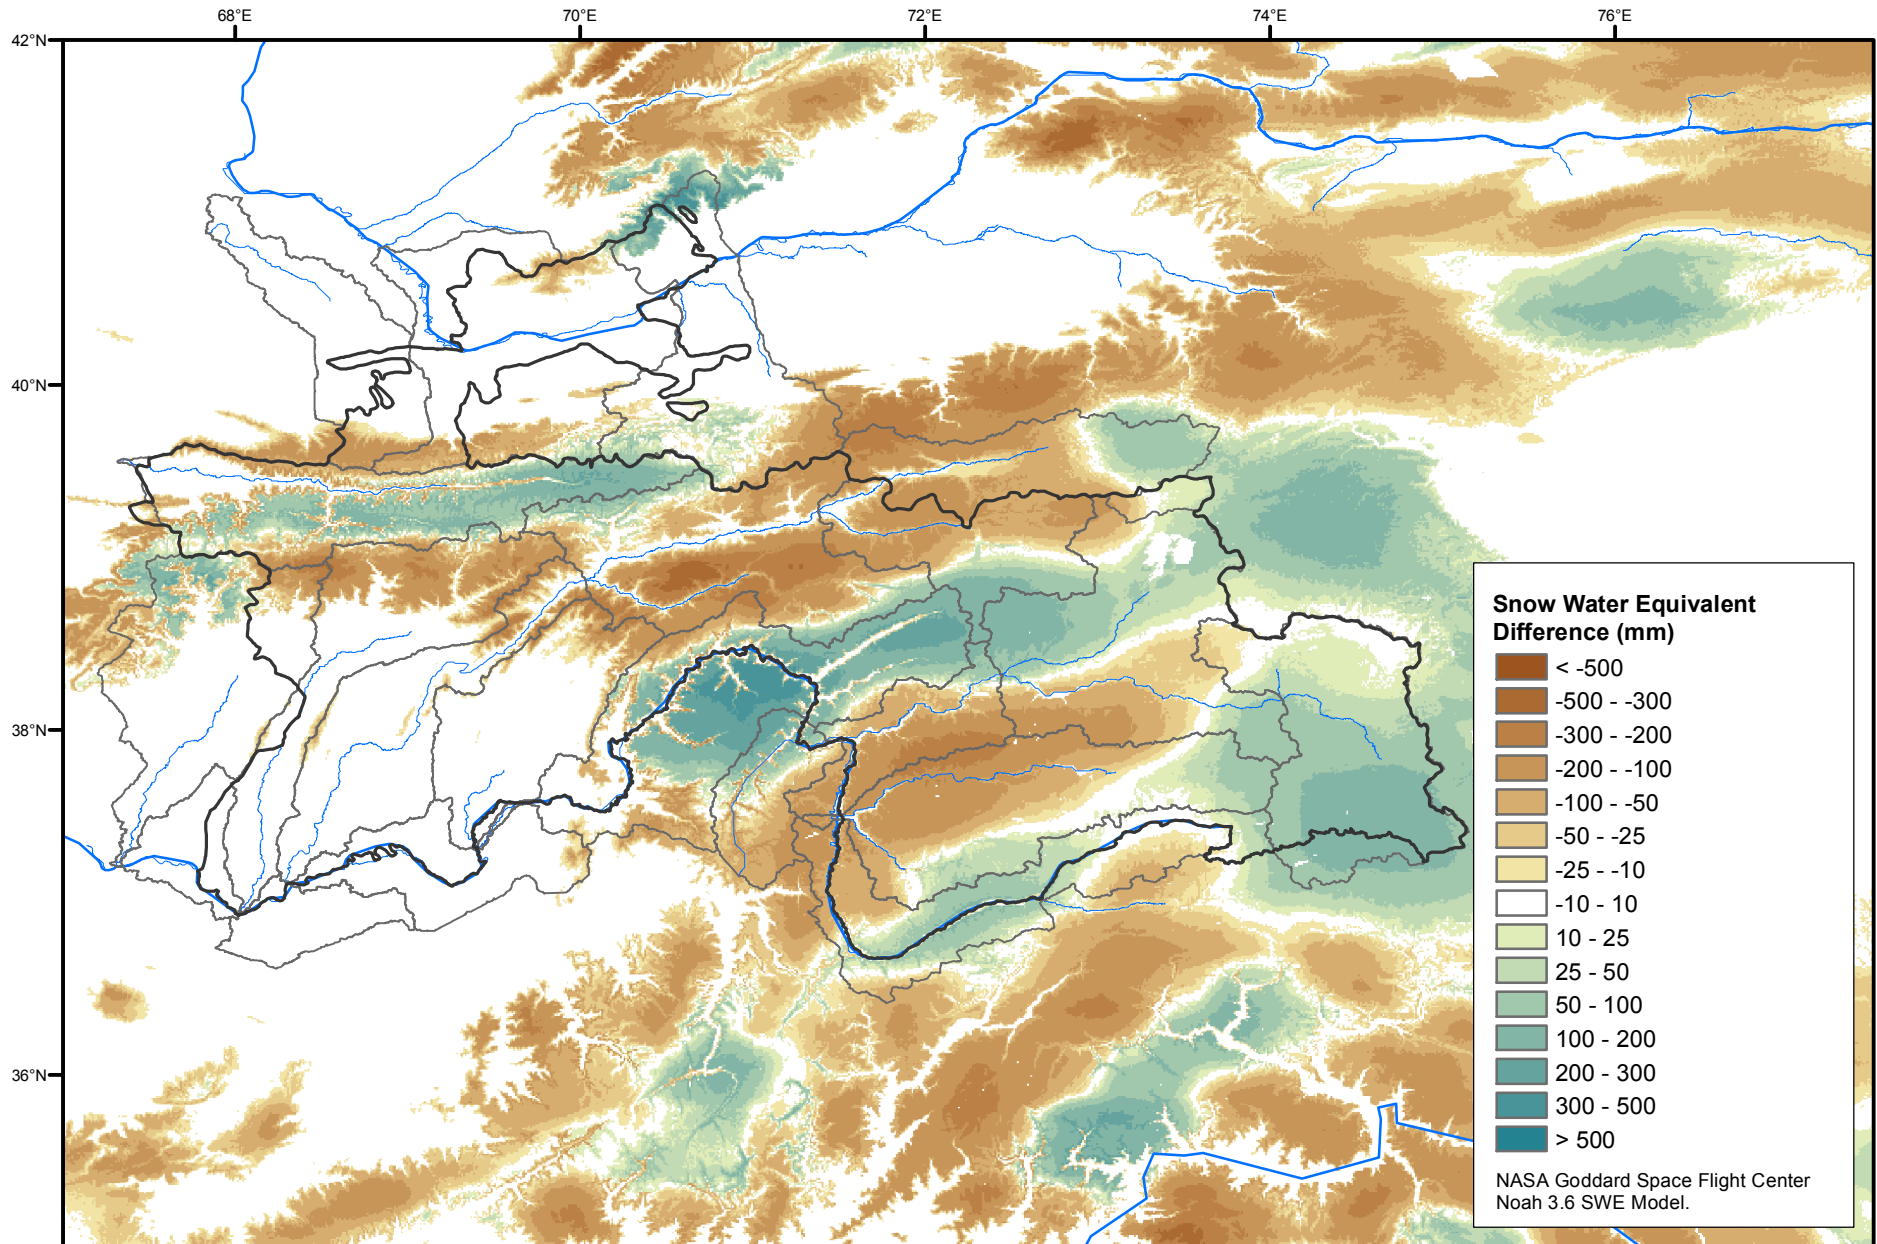

Daily Snow Water Equivalent Difference Anomaly

March 26, 2006 minus Average (2002-2016)

Map created by USGS/EROS