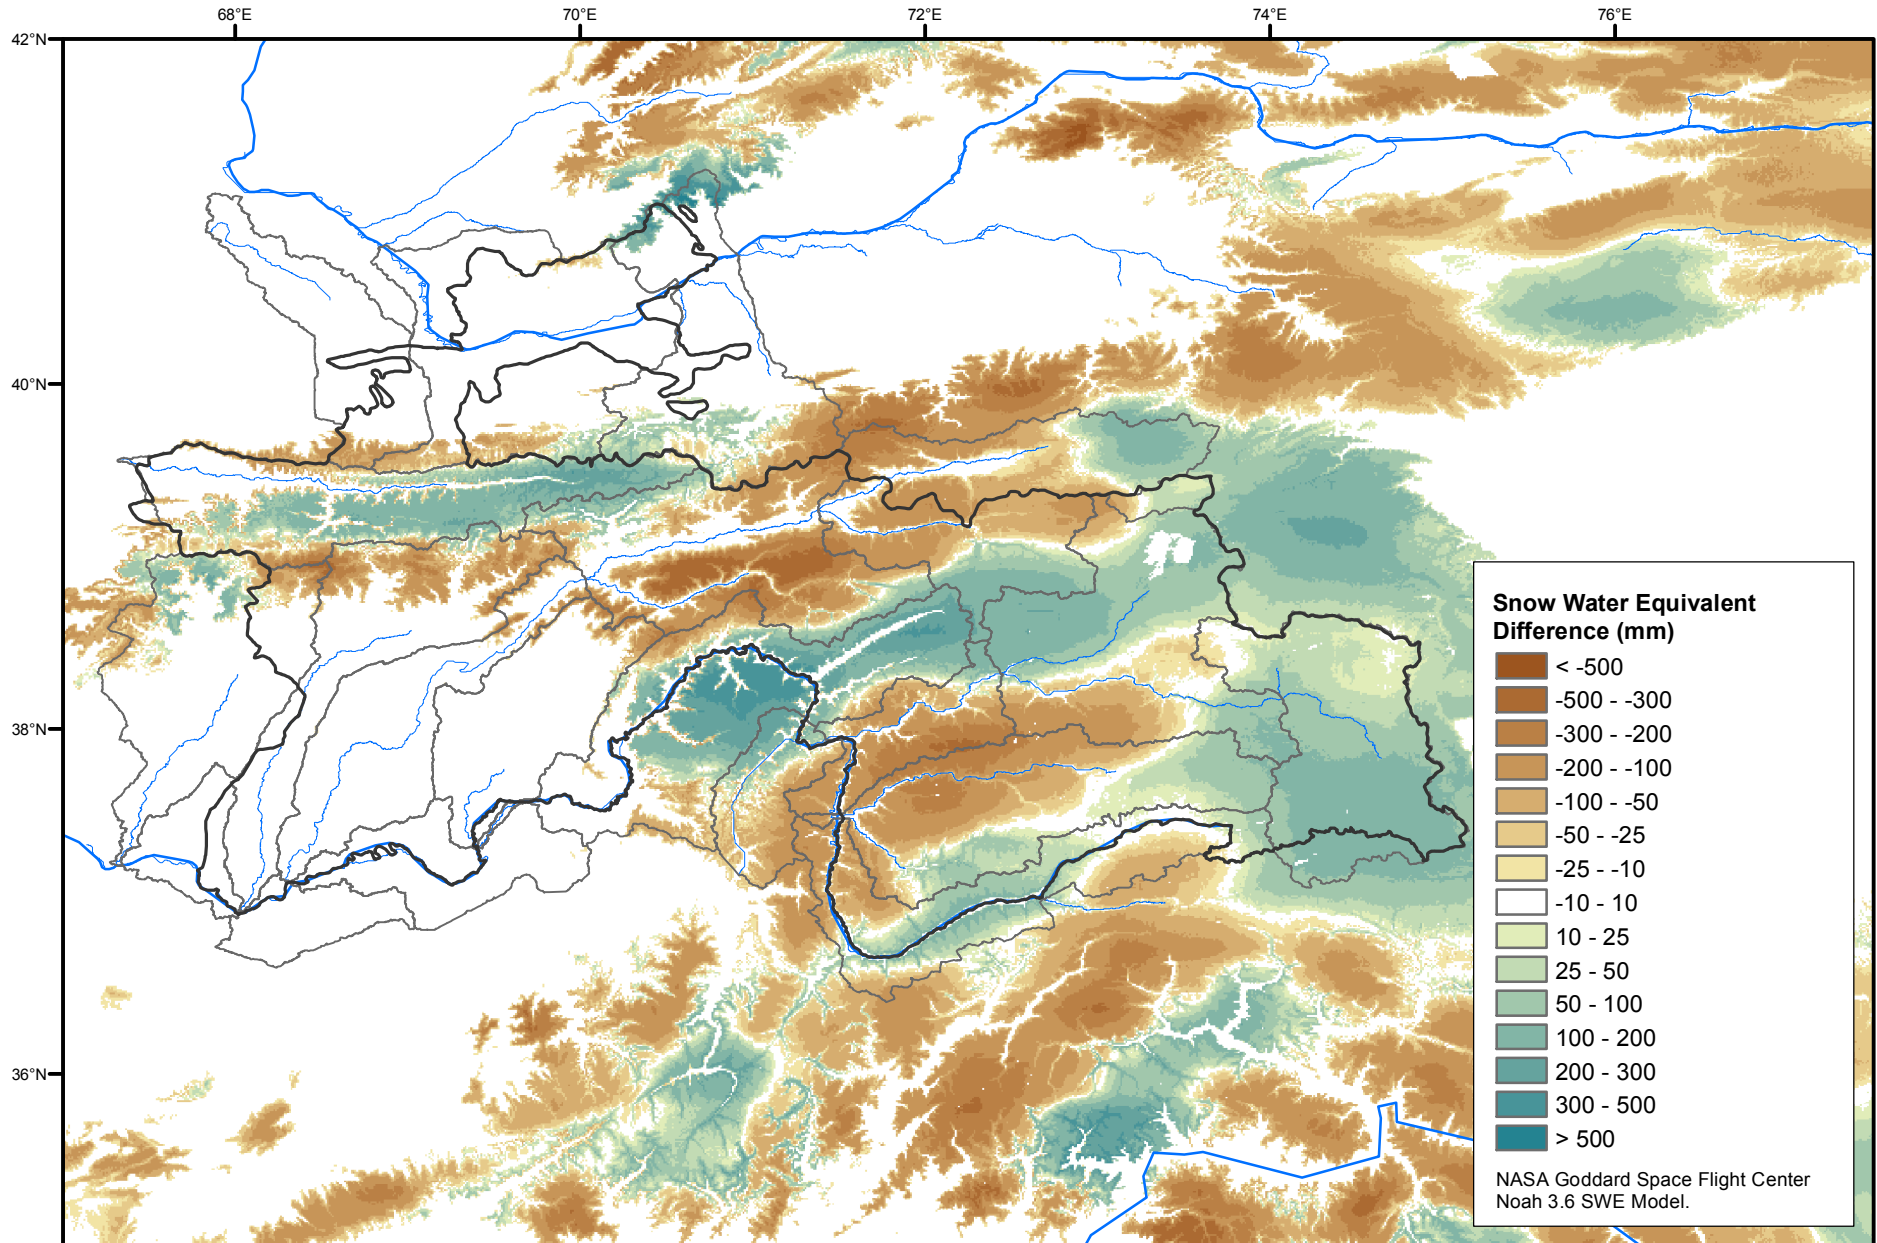

Daily Snow Water Equivalent Difference Anomaly

April 21, 2006 minus Average (2002-2016)

Map created by USGS/EROS