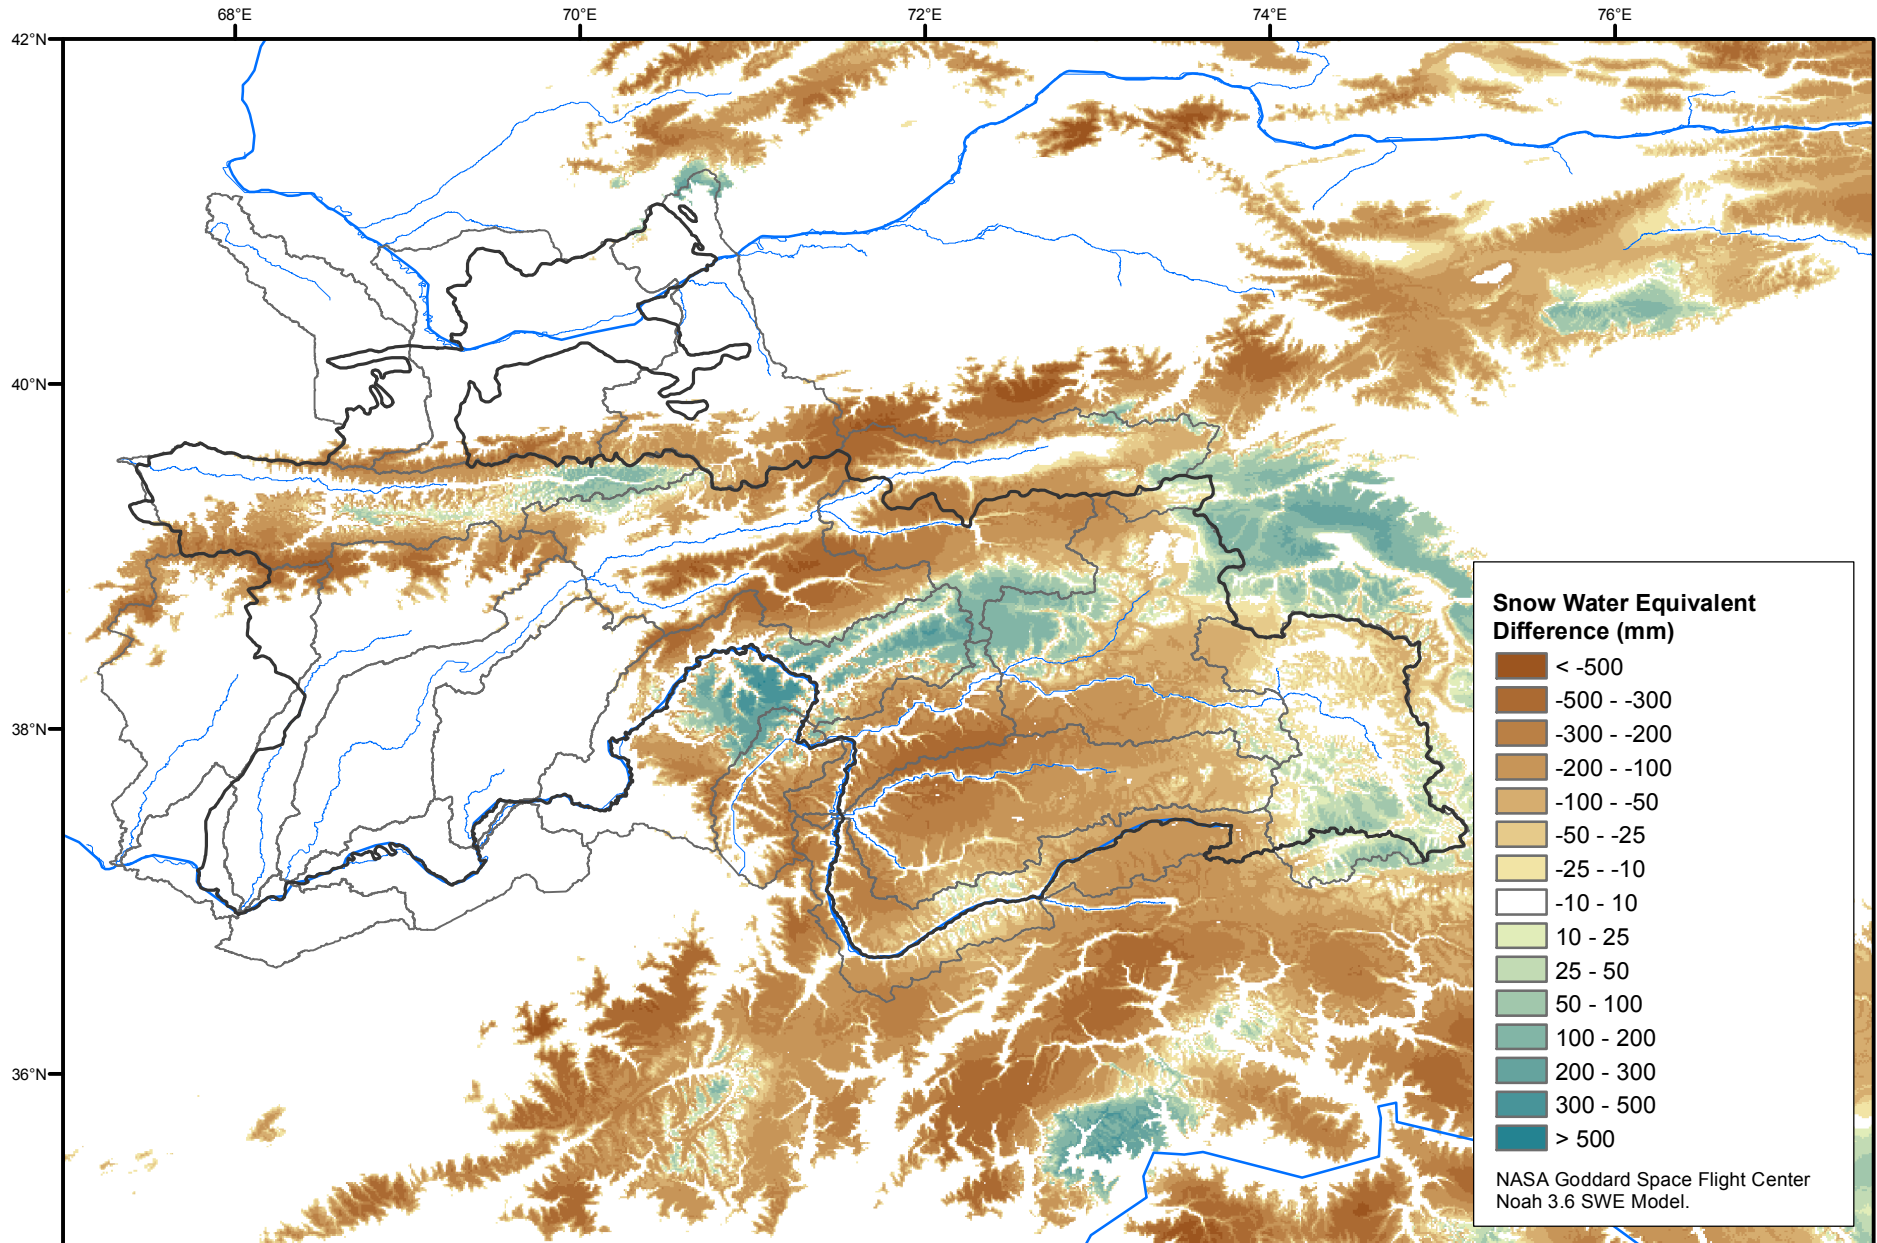

Daily Snow Water Equivalent Difference Anomaly

May 27, 2006 minus Average (2002-2016)

Map created by USGS/EROS