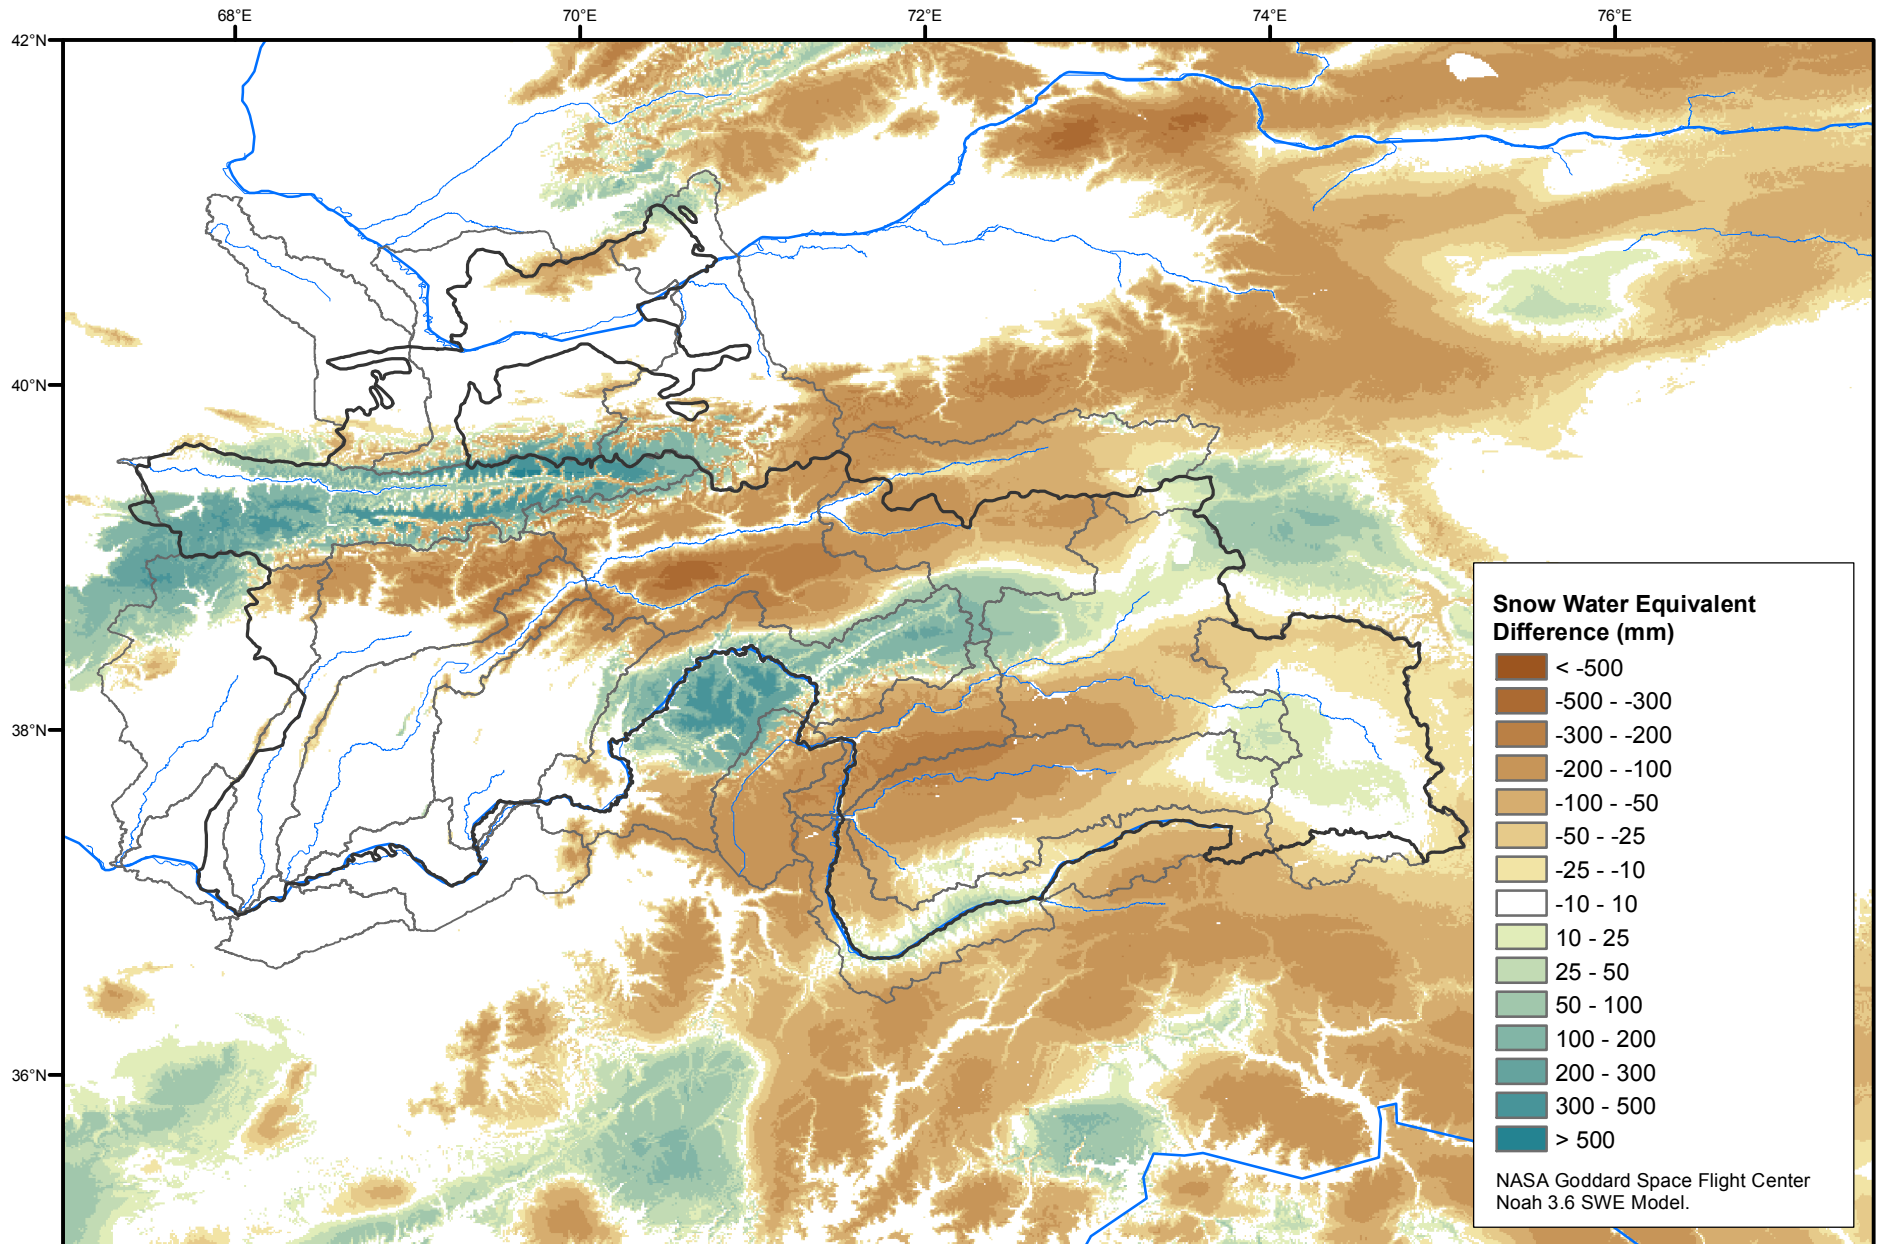

# Daily Snow Water Equivalent Difference Anomaly

March 04, 2007 minus Average (2002-2016)

Map created by USGS/EROS