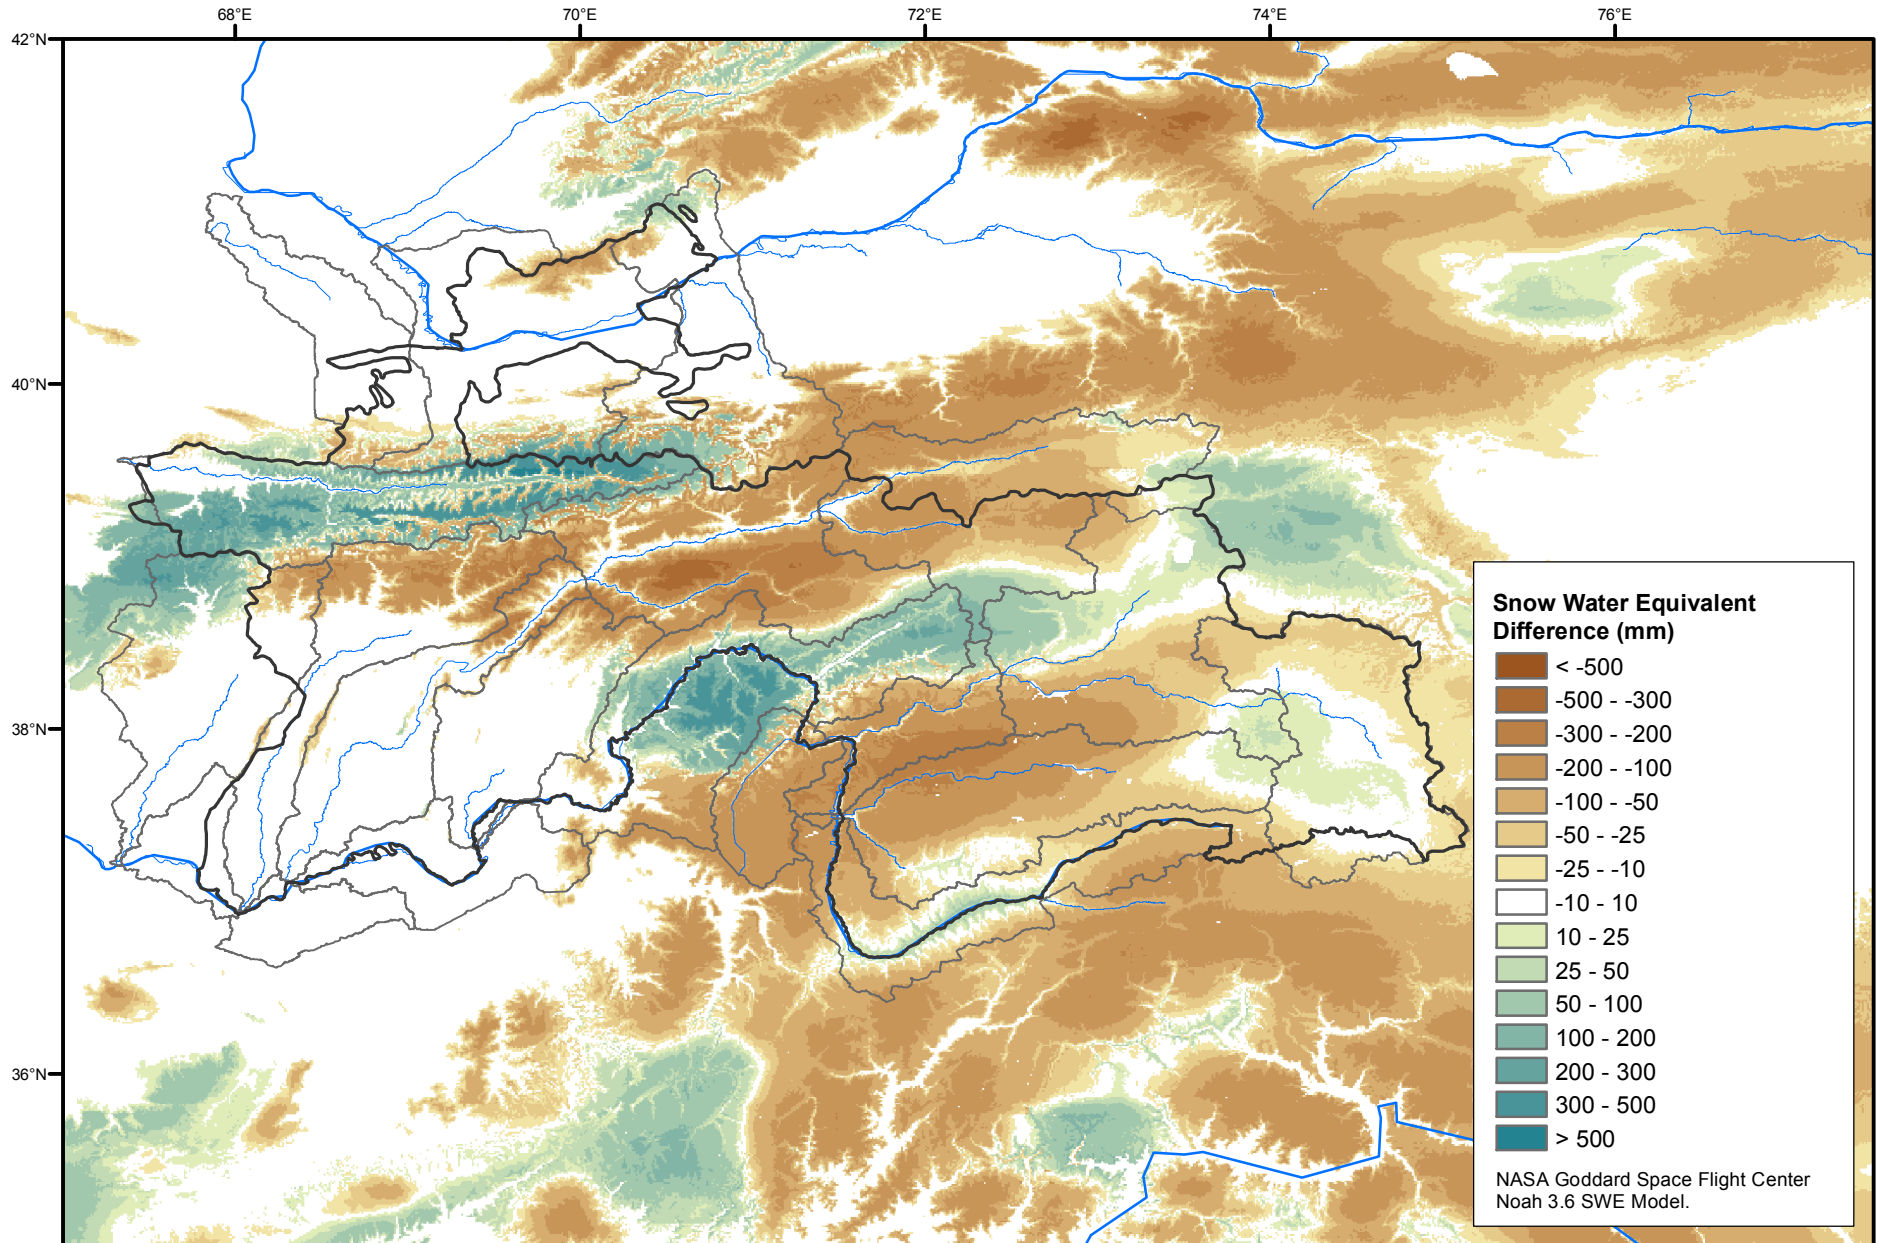

Daily Snow Water Equivalent Difference Anomaly

March 07, 2007 minus Average (2002-2016)

Map created by USGS/EROS