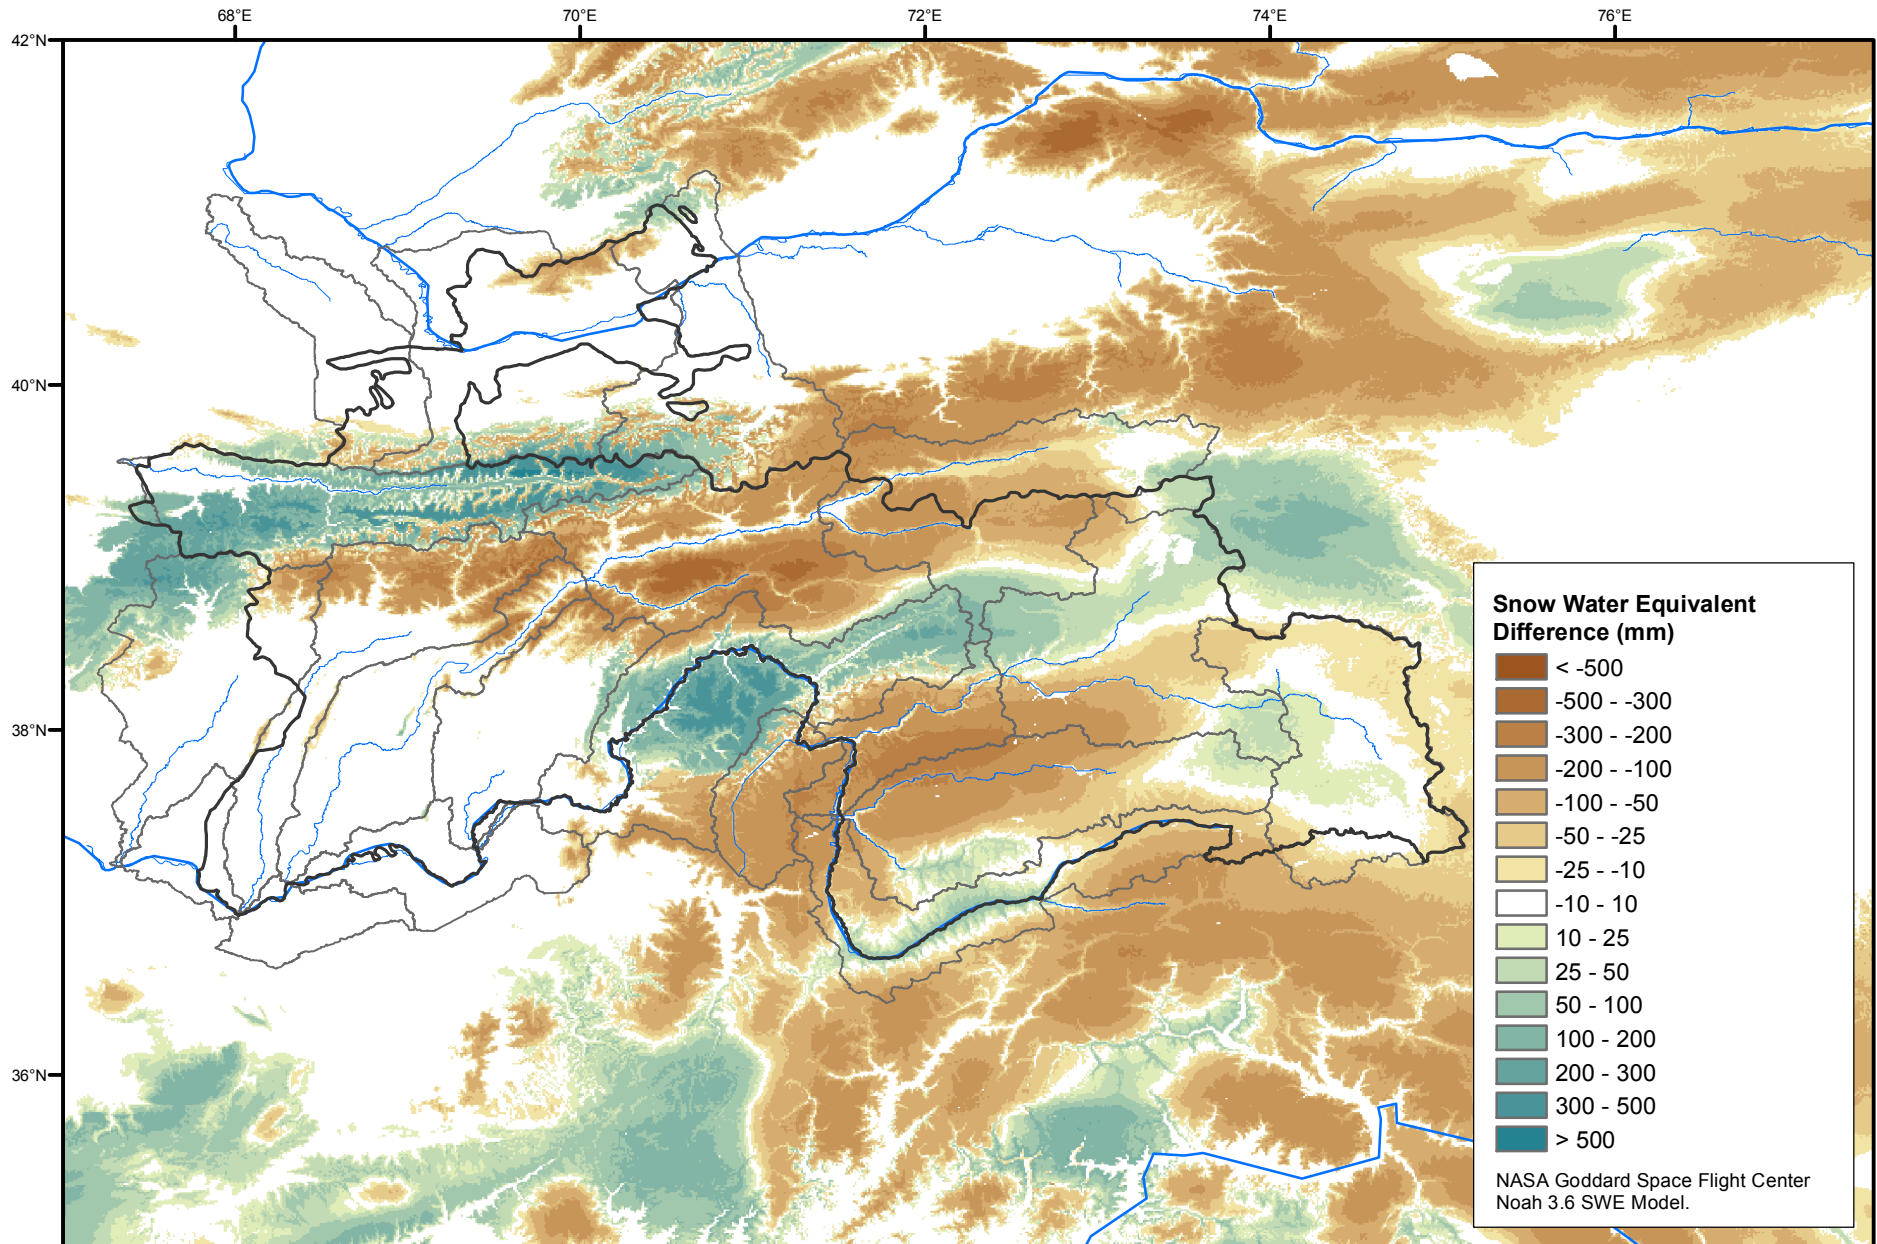

Daily Snow Water Equivalent Difference Anomaly

March 14, 2007 minus Average (2002-2016)

Map created by USGS/EROS