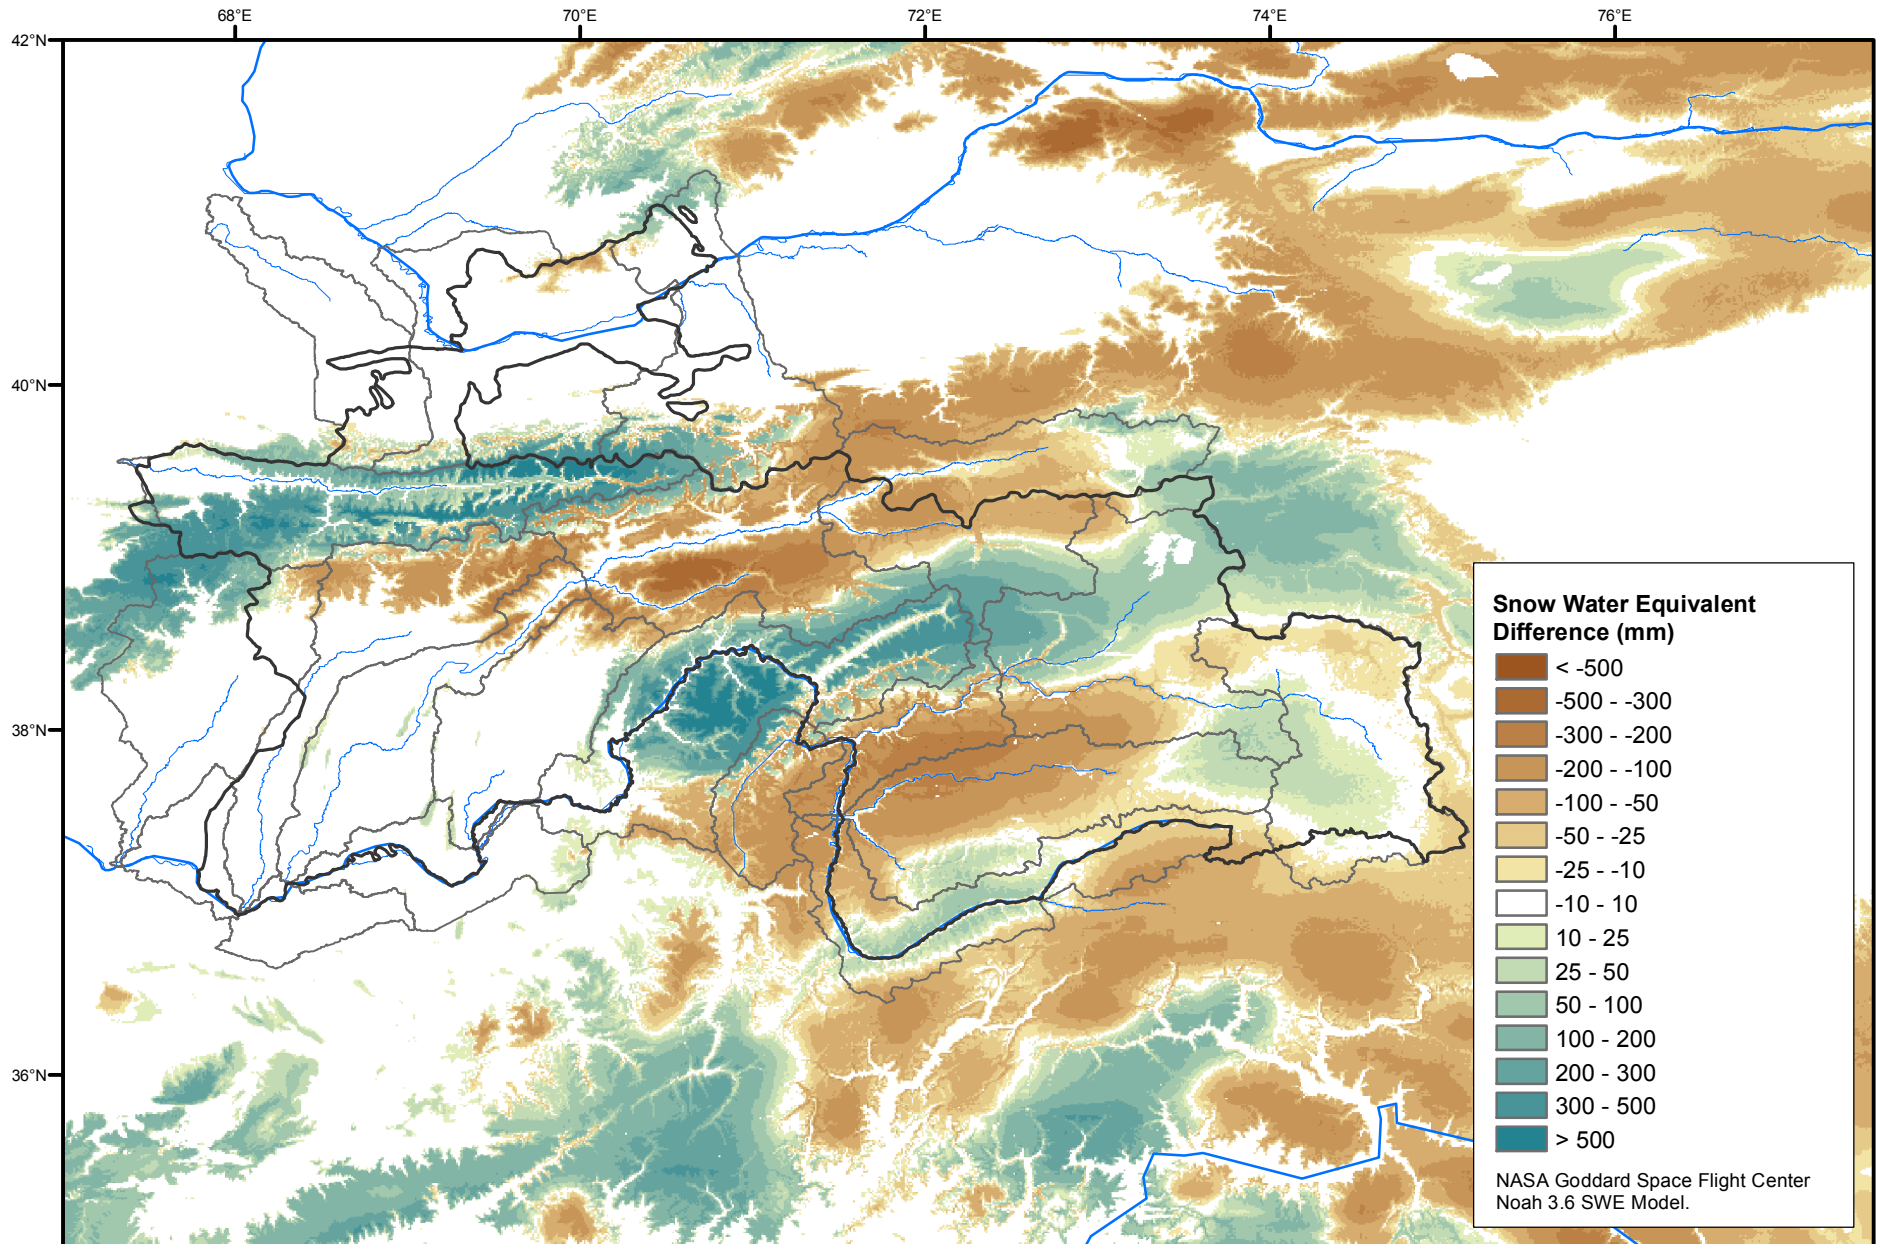

Daily Snow Water Equivalent Difference Anomaly

April 02, 2007 minus Average (2002-2016)

Map created by USGS/EROS