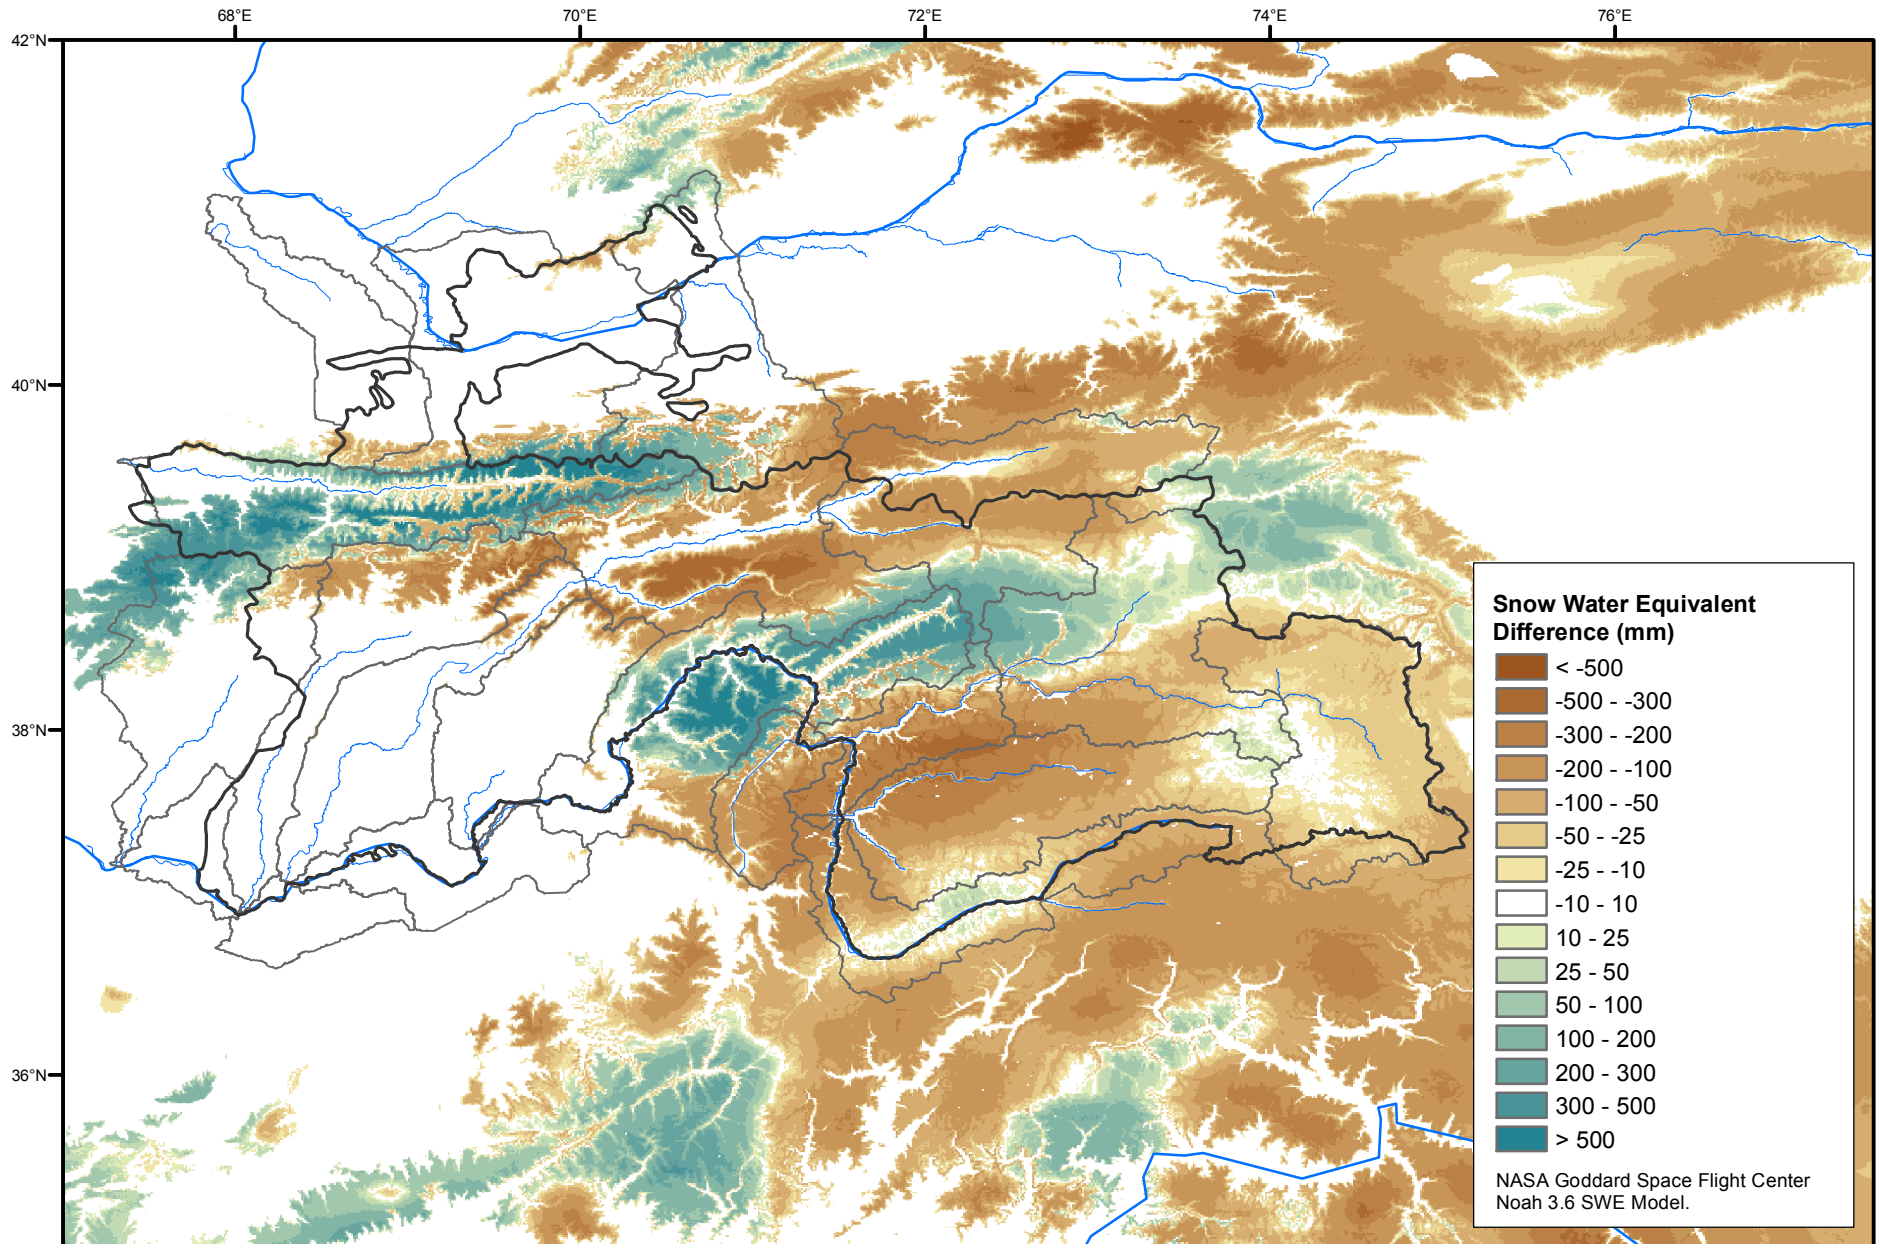

# Daily Snow Water Equivalent Difference Anomaly

April 17, 2007 minus Average (2002-2016)

Map created by USGS/EROS