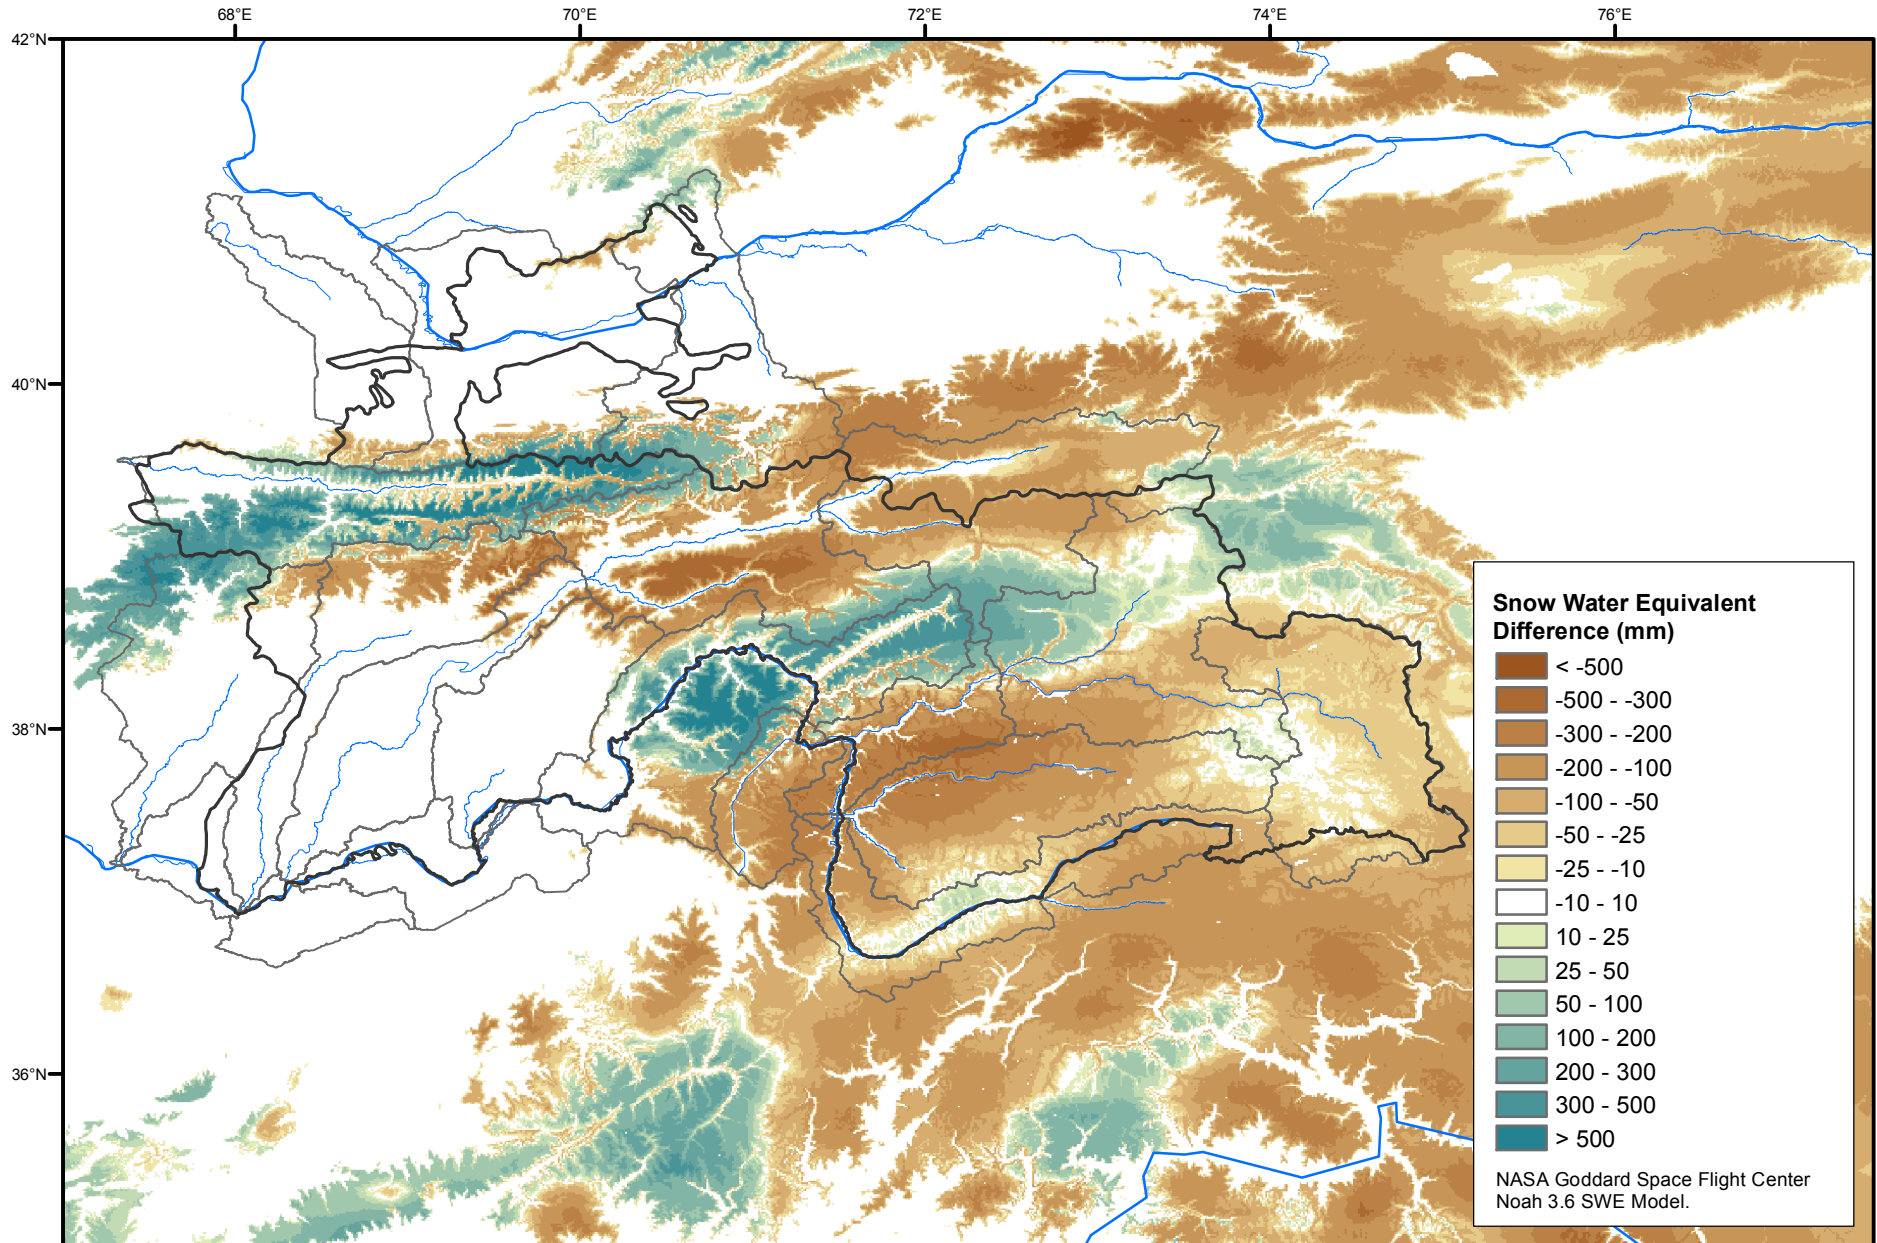

# Daily Snow Water Equivalent Difference Anomaly

April 18, 2007 minus Average (2002-2016)

Map created by USGS/EROS