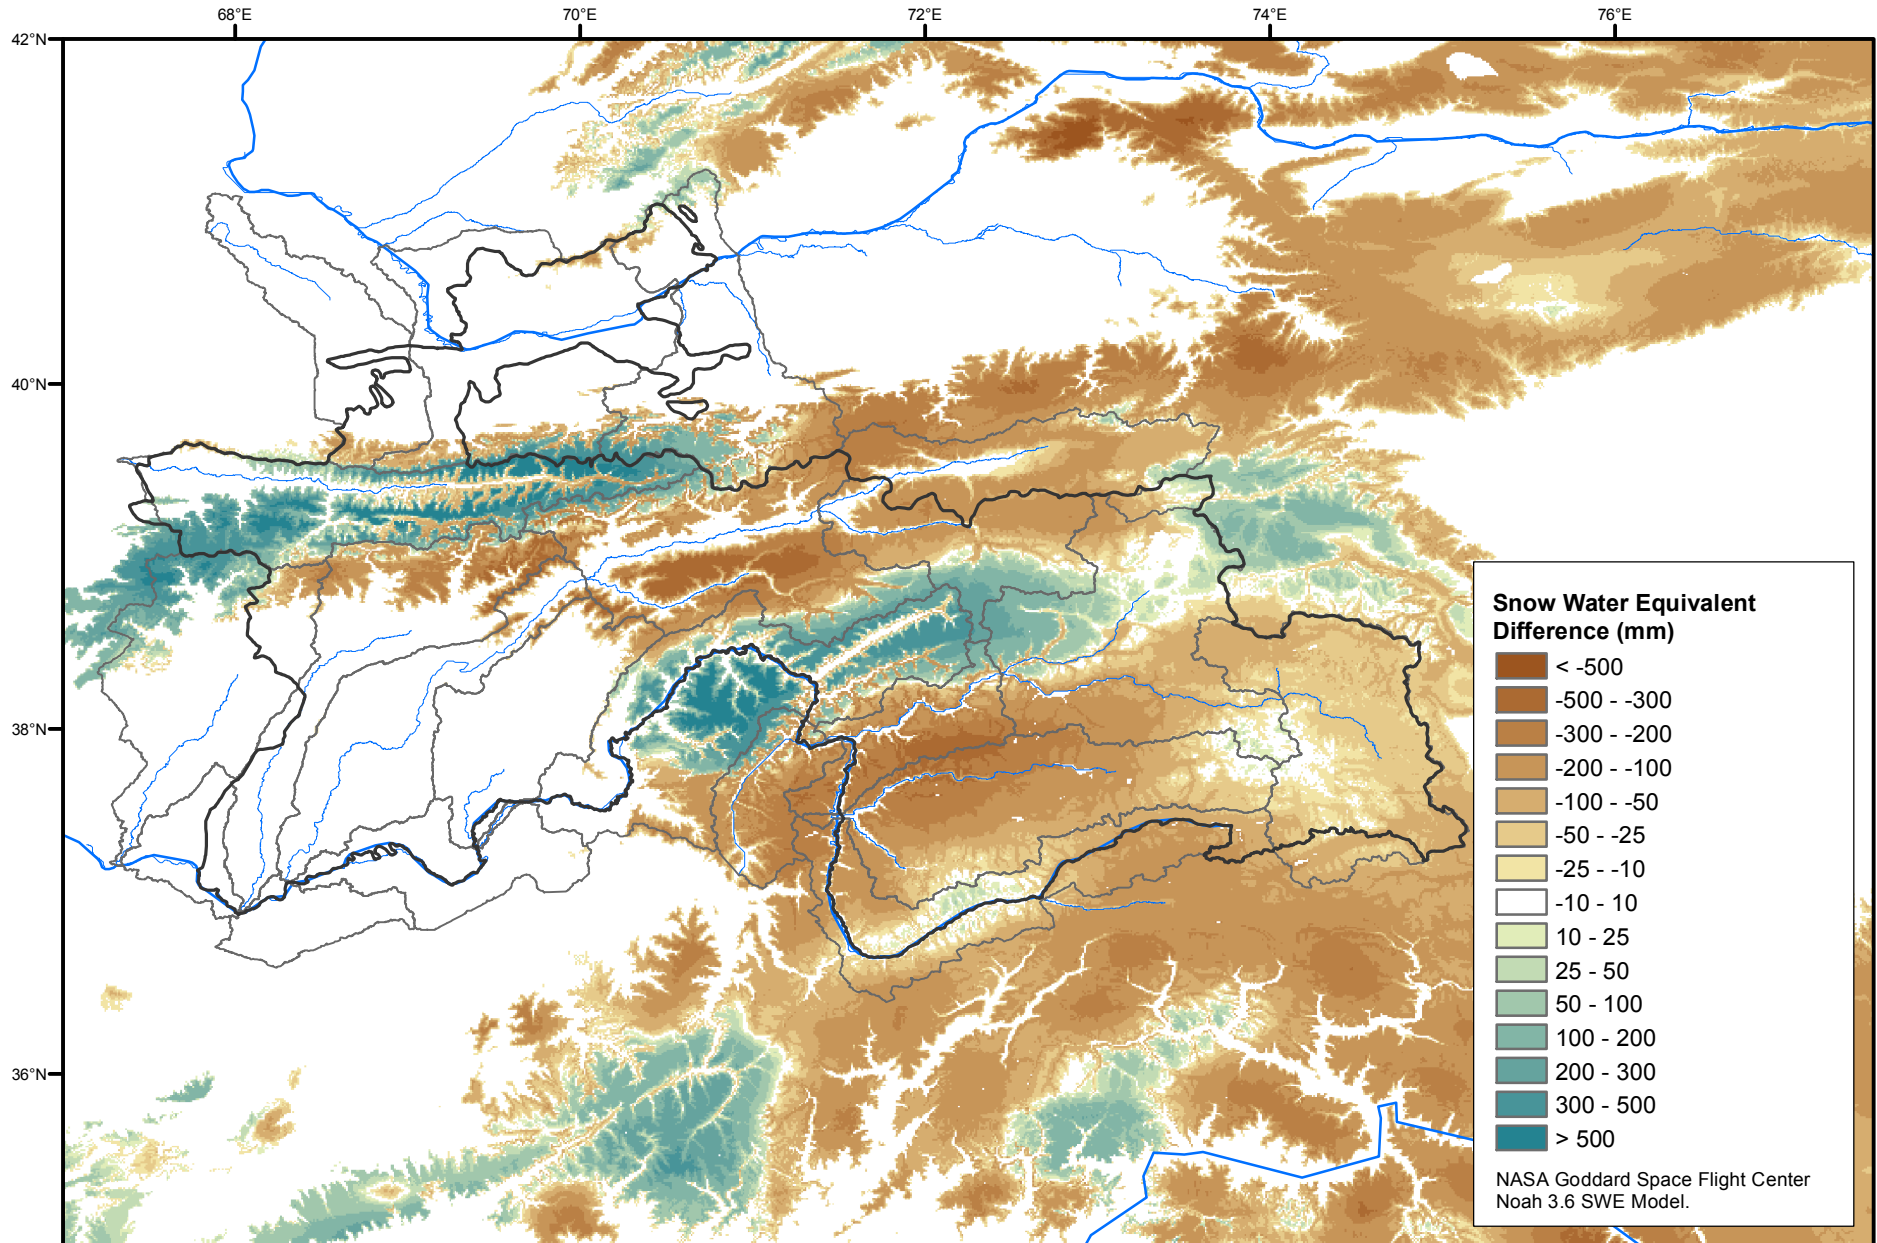

Daily Snow Water Equivalent Difference Anomaly

April 20, 2007 minus Average (2002-2016)

Map created by USGS/EROS