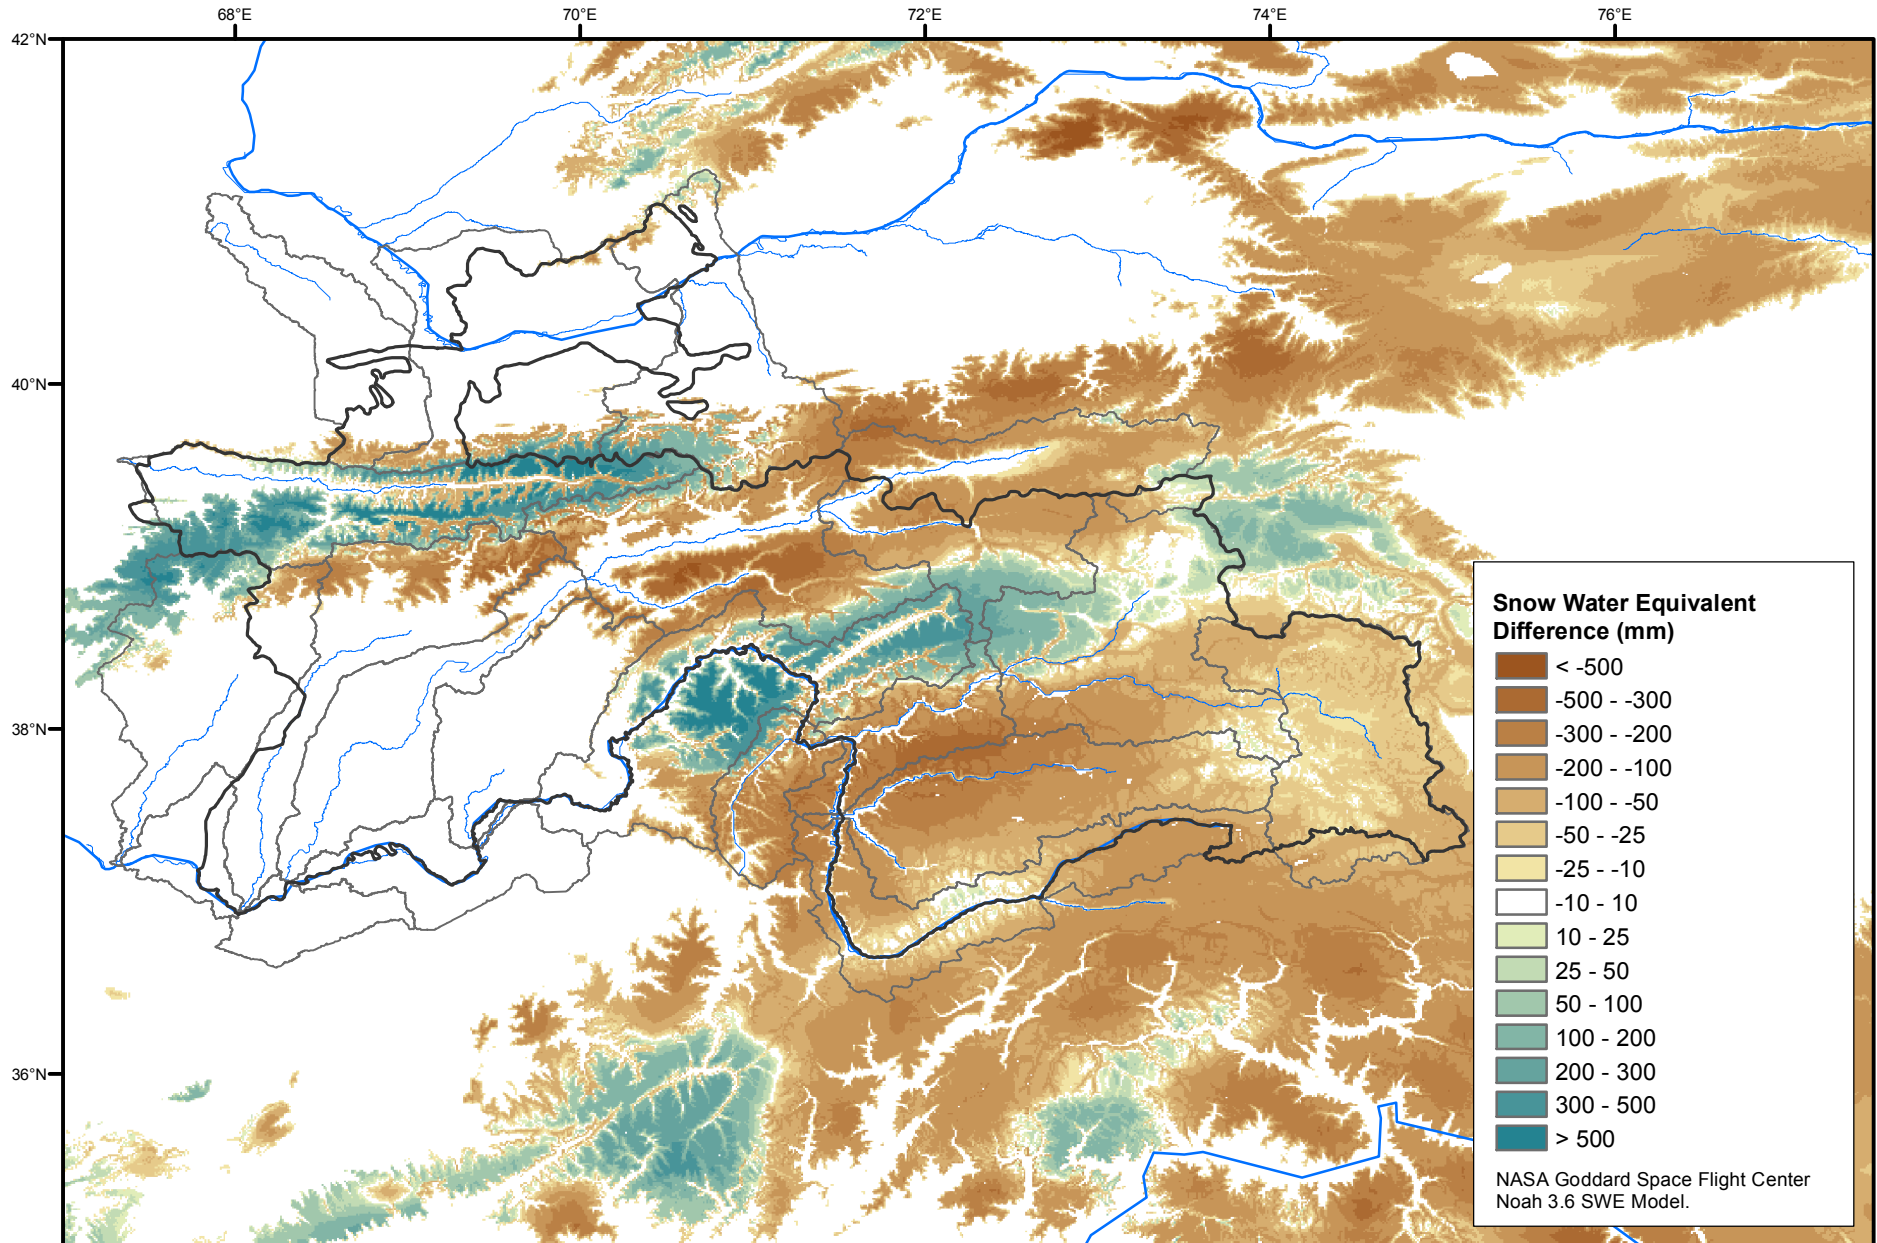

Daily Snow Water Equivalent Difference Anomaly

April 26, 2007 minus Average (2002-2016)

Map created by USGS/EROS