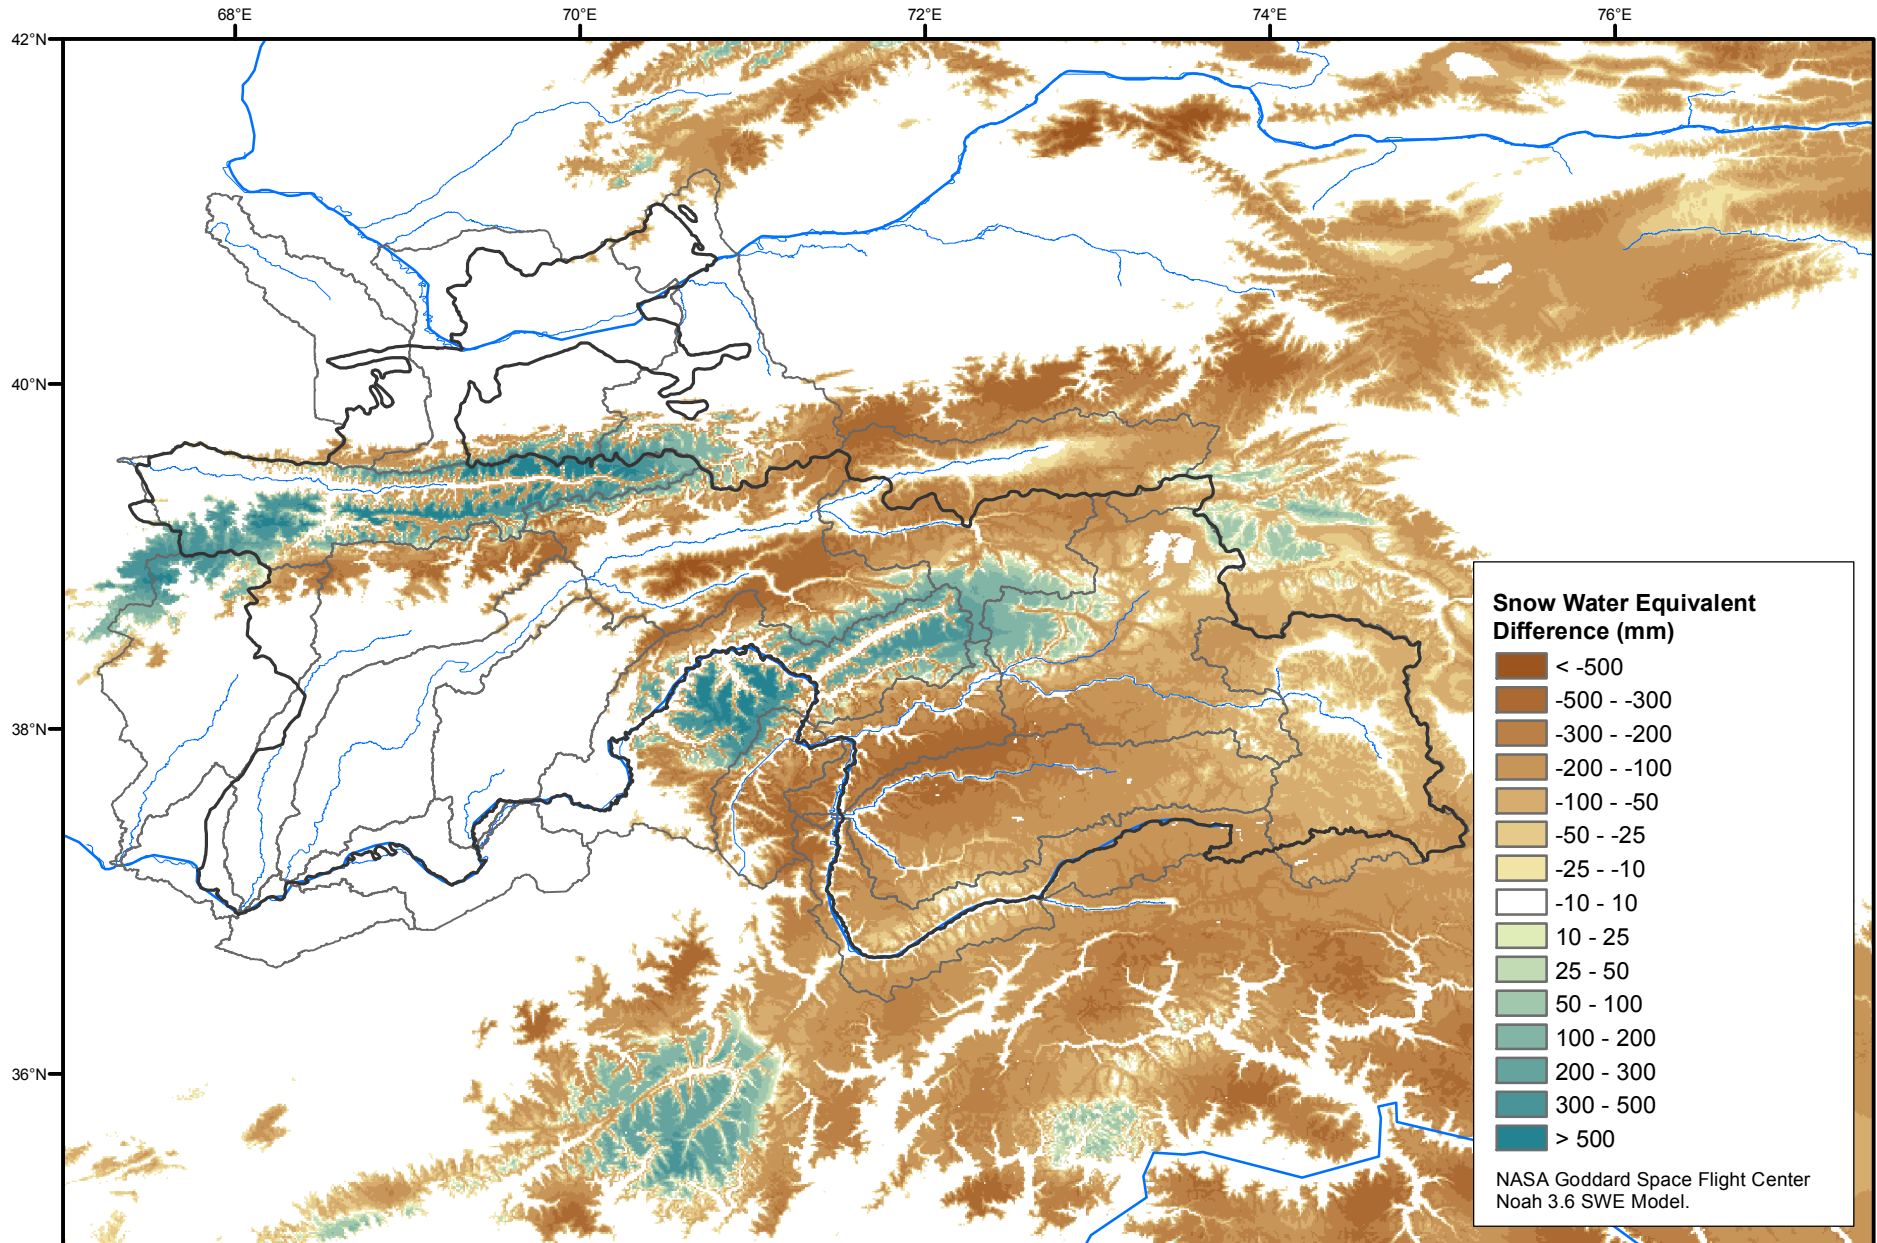

# Daily Snow Water Equivalent Difference Anomaly

May 12, 2007 minus Average (2002-2016)

Map created by USGS/EROS