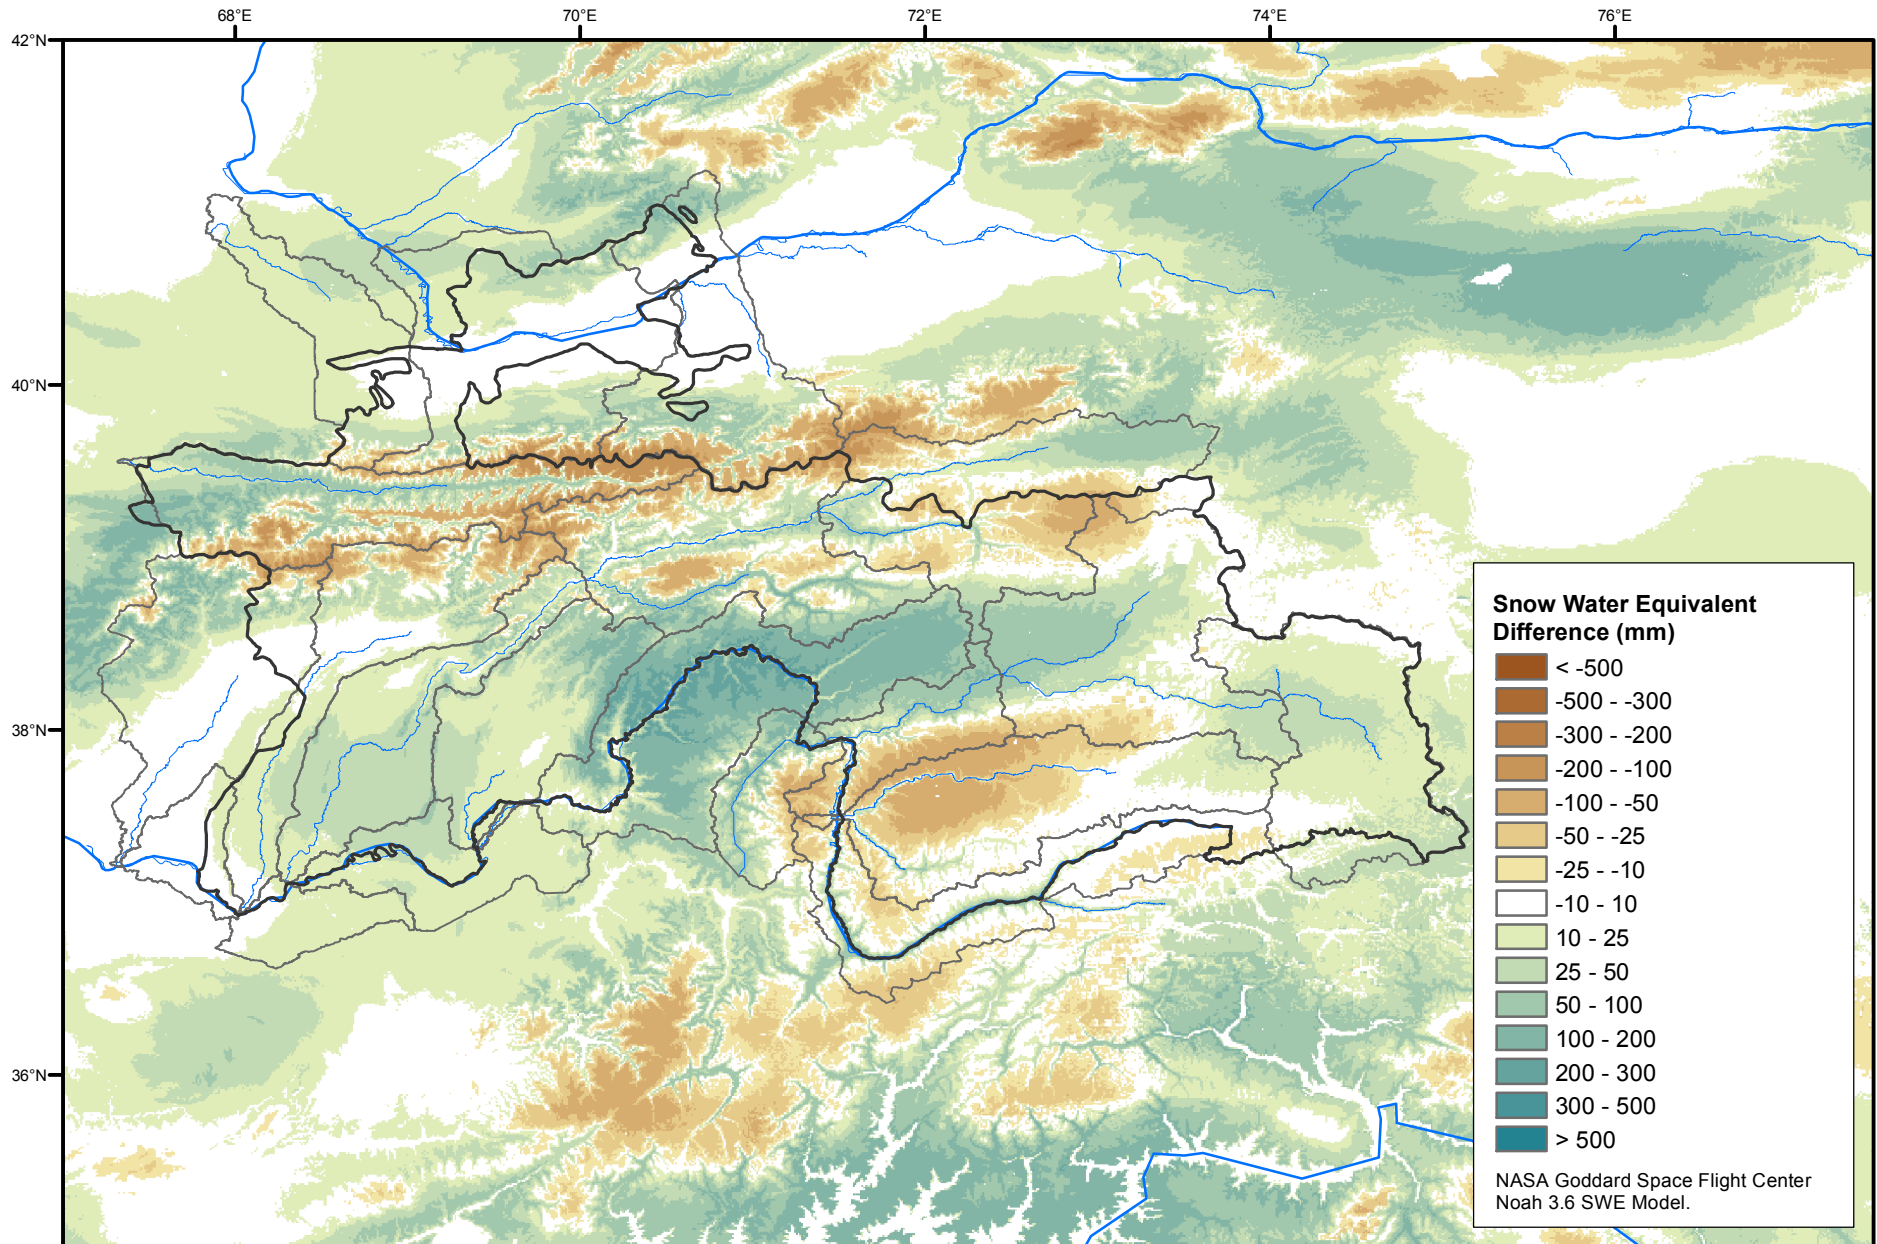

Daily Snow Water Equivalent Difference Anomaly

January 18, 2008 minus Average (2002-2016)

Map created by USGS/EROS