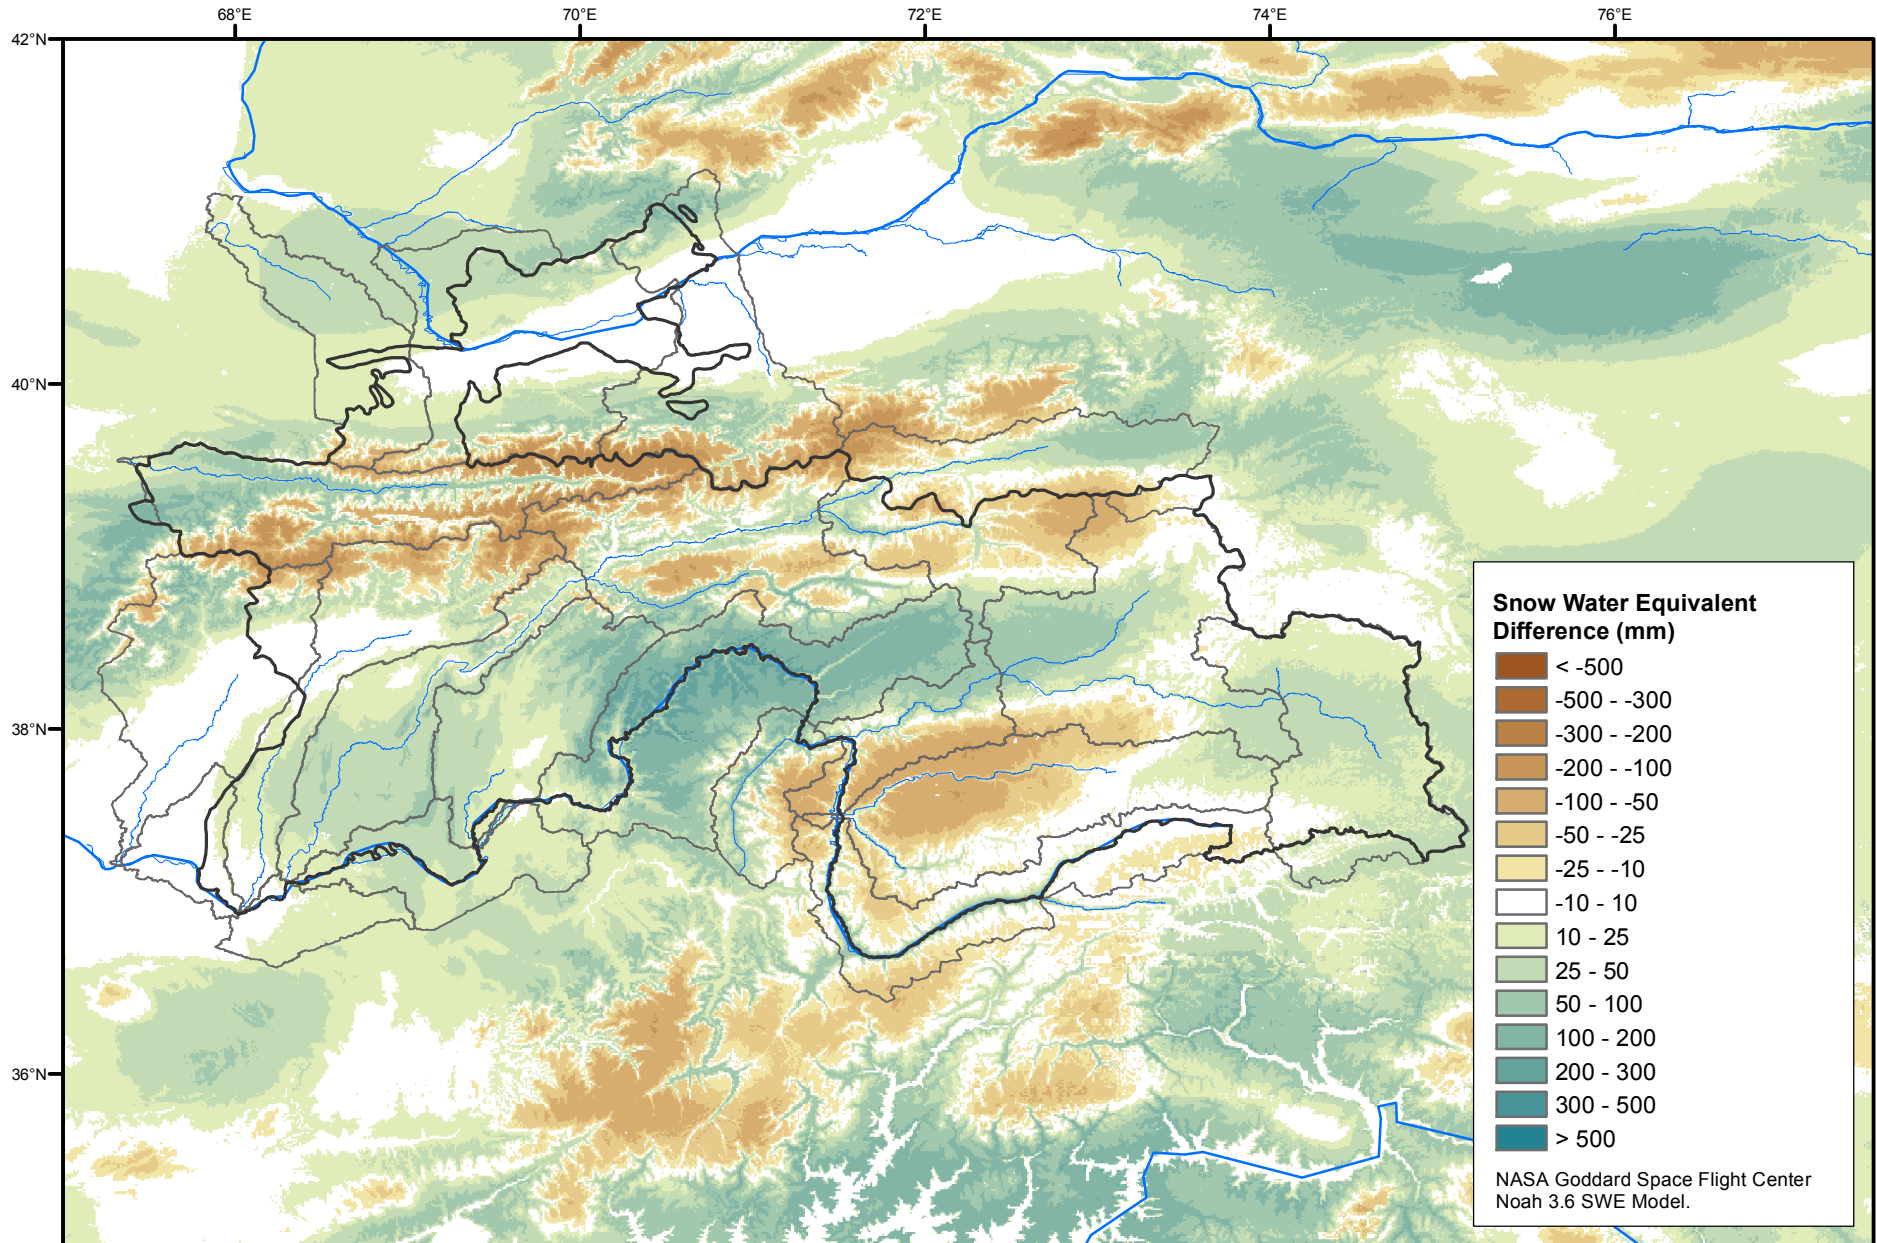

Daily Snow Water Equivalent Difference Anomaly

January 26, 2008 minus Average (2002-2016)

Map created by USGS/EROS