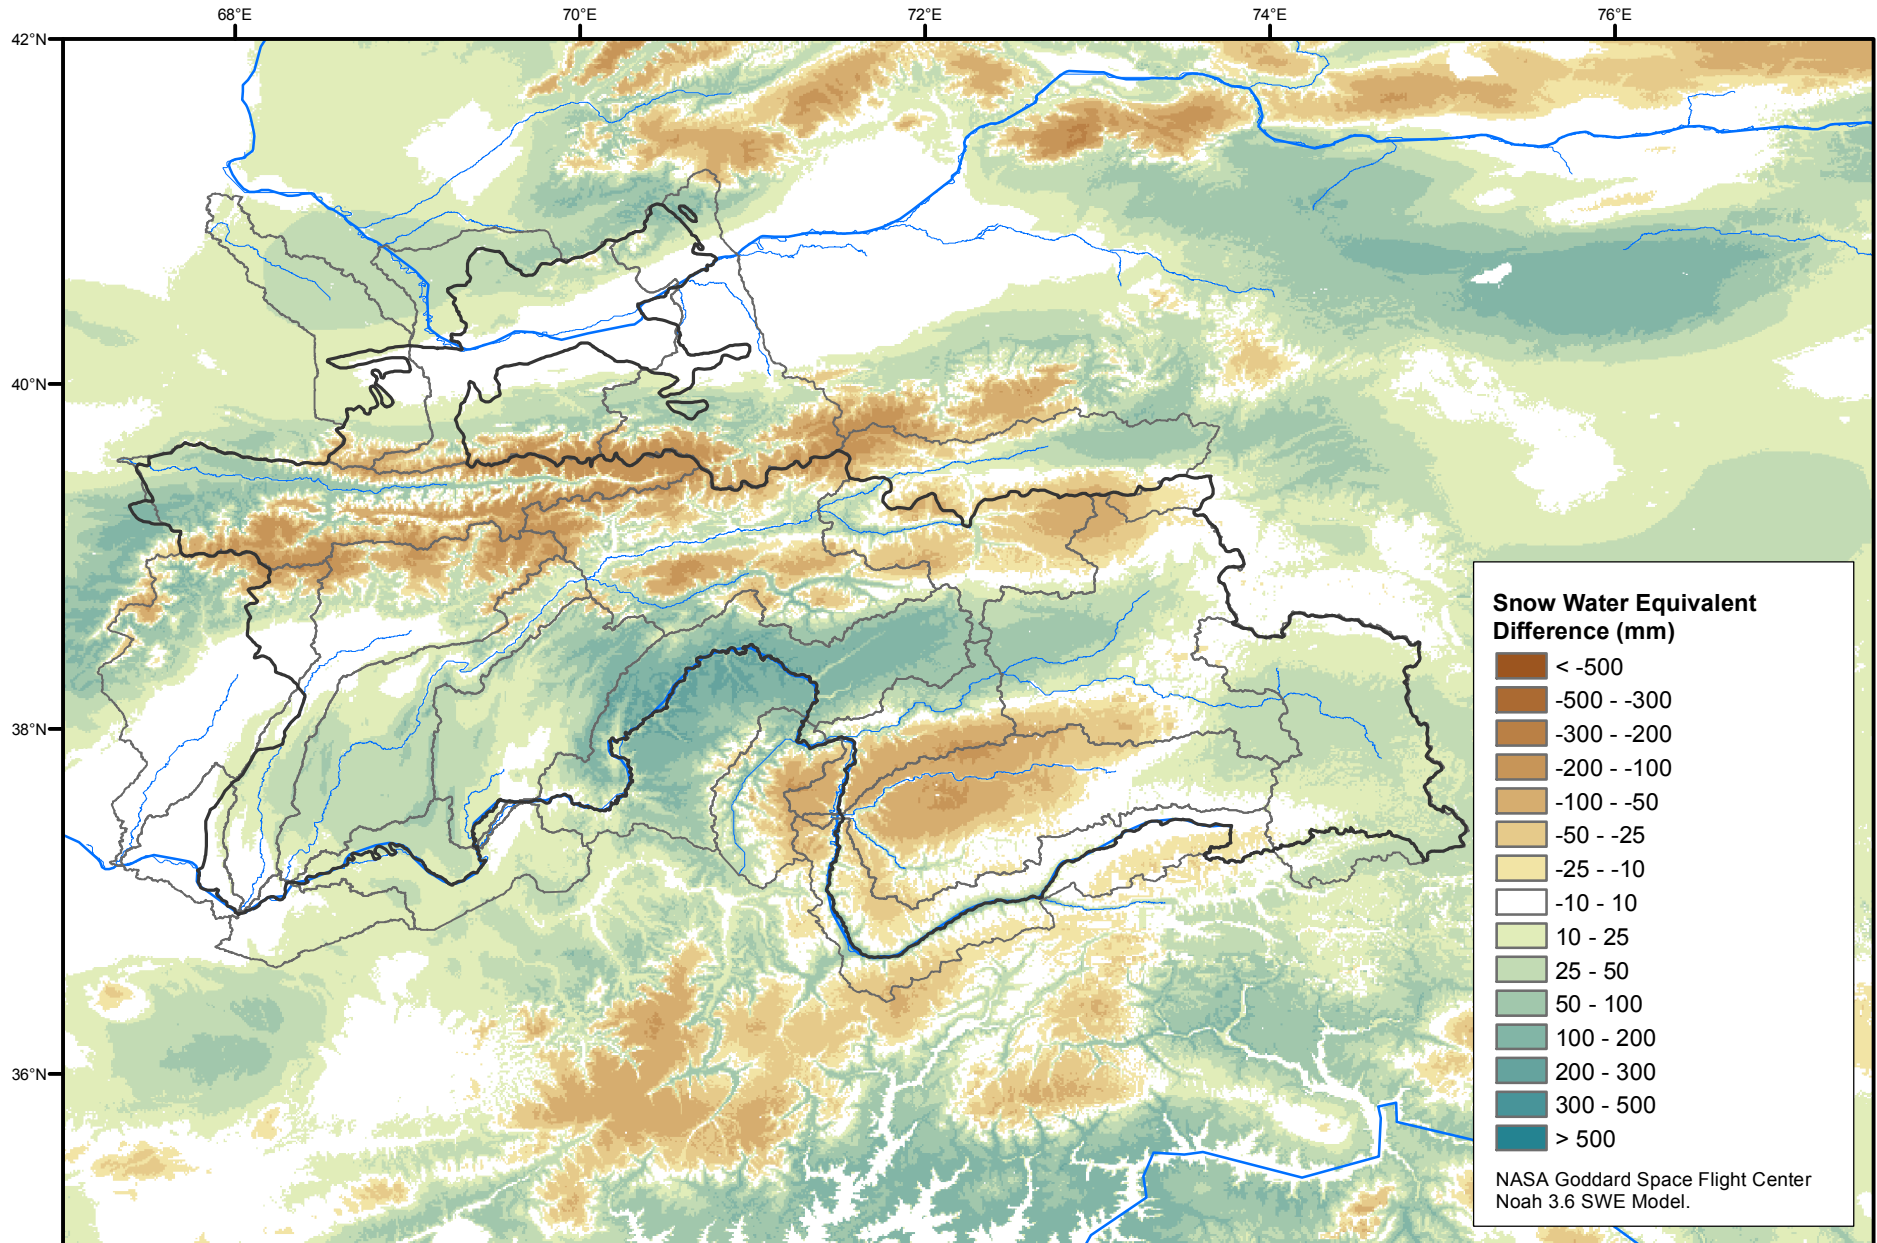

# Daily Snow Water Equivalent Difference Anomaly

January 29, 2008 minus Average (2002-2016)

Map created by USGS/EROS