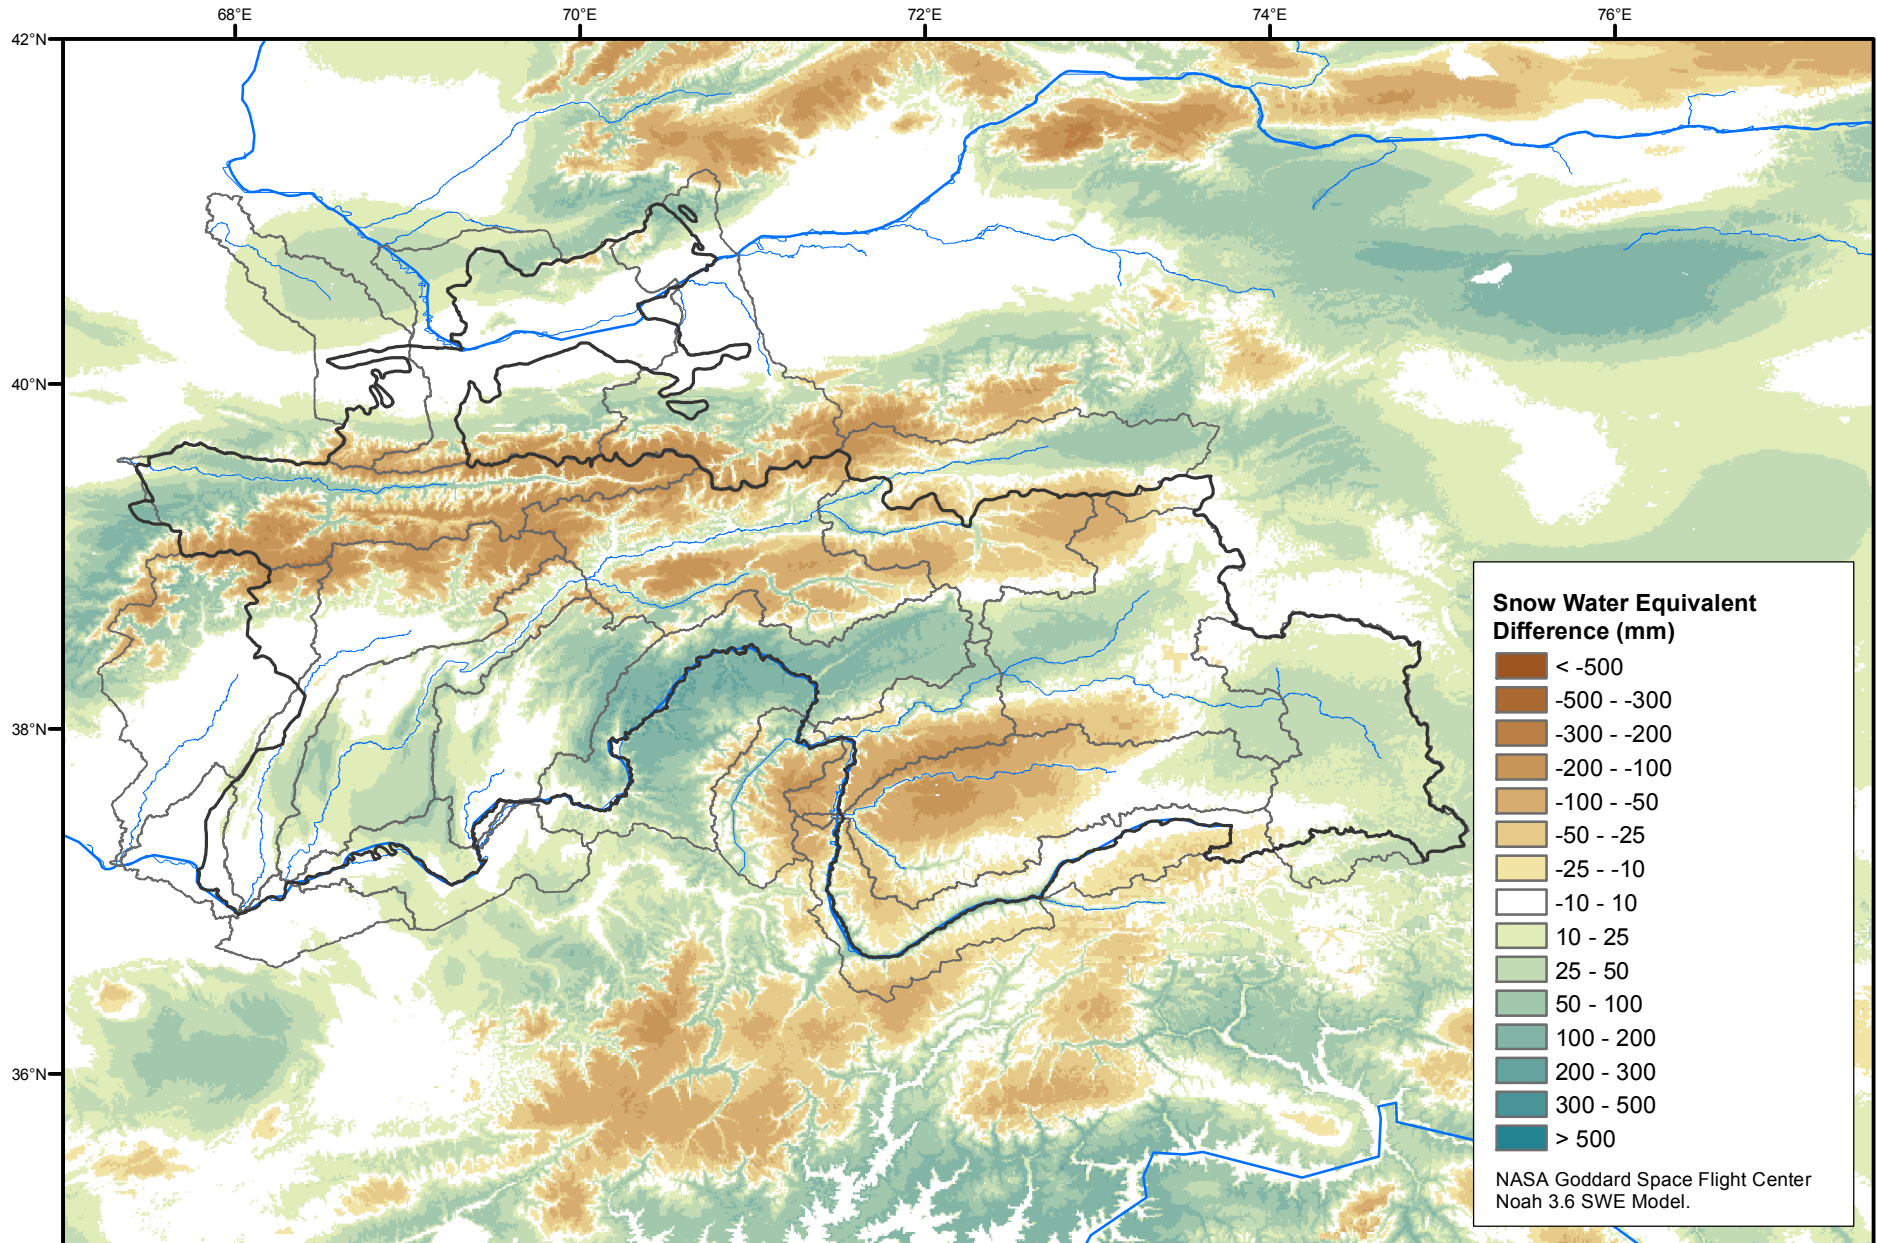

# Daily Snow Water Equivalent Difference Anomaly

February 04, 2008 minus Average (2002-2016)

Map created by USGS/EROS