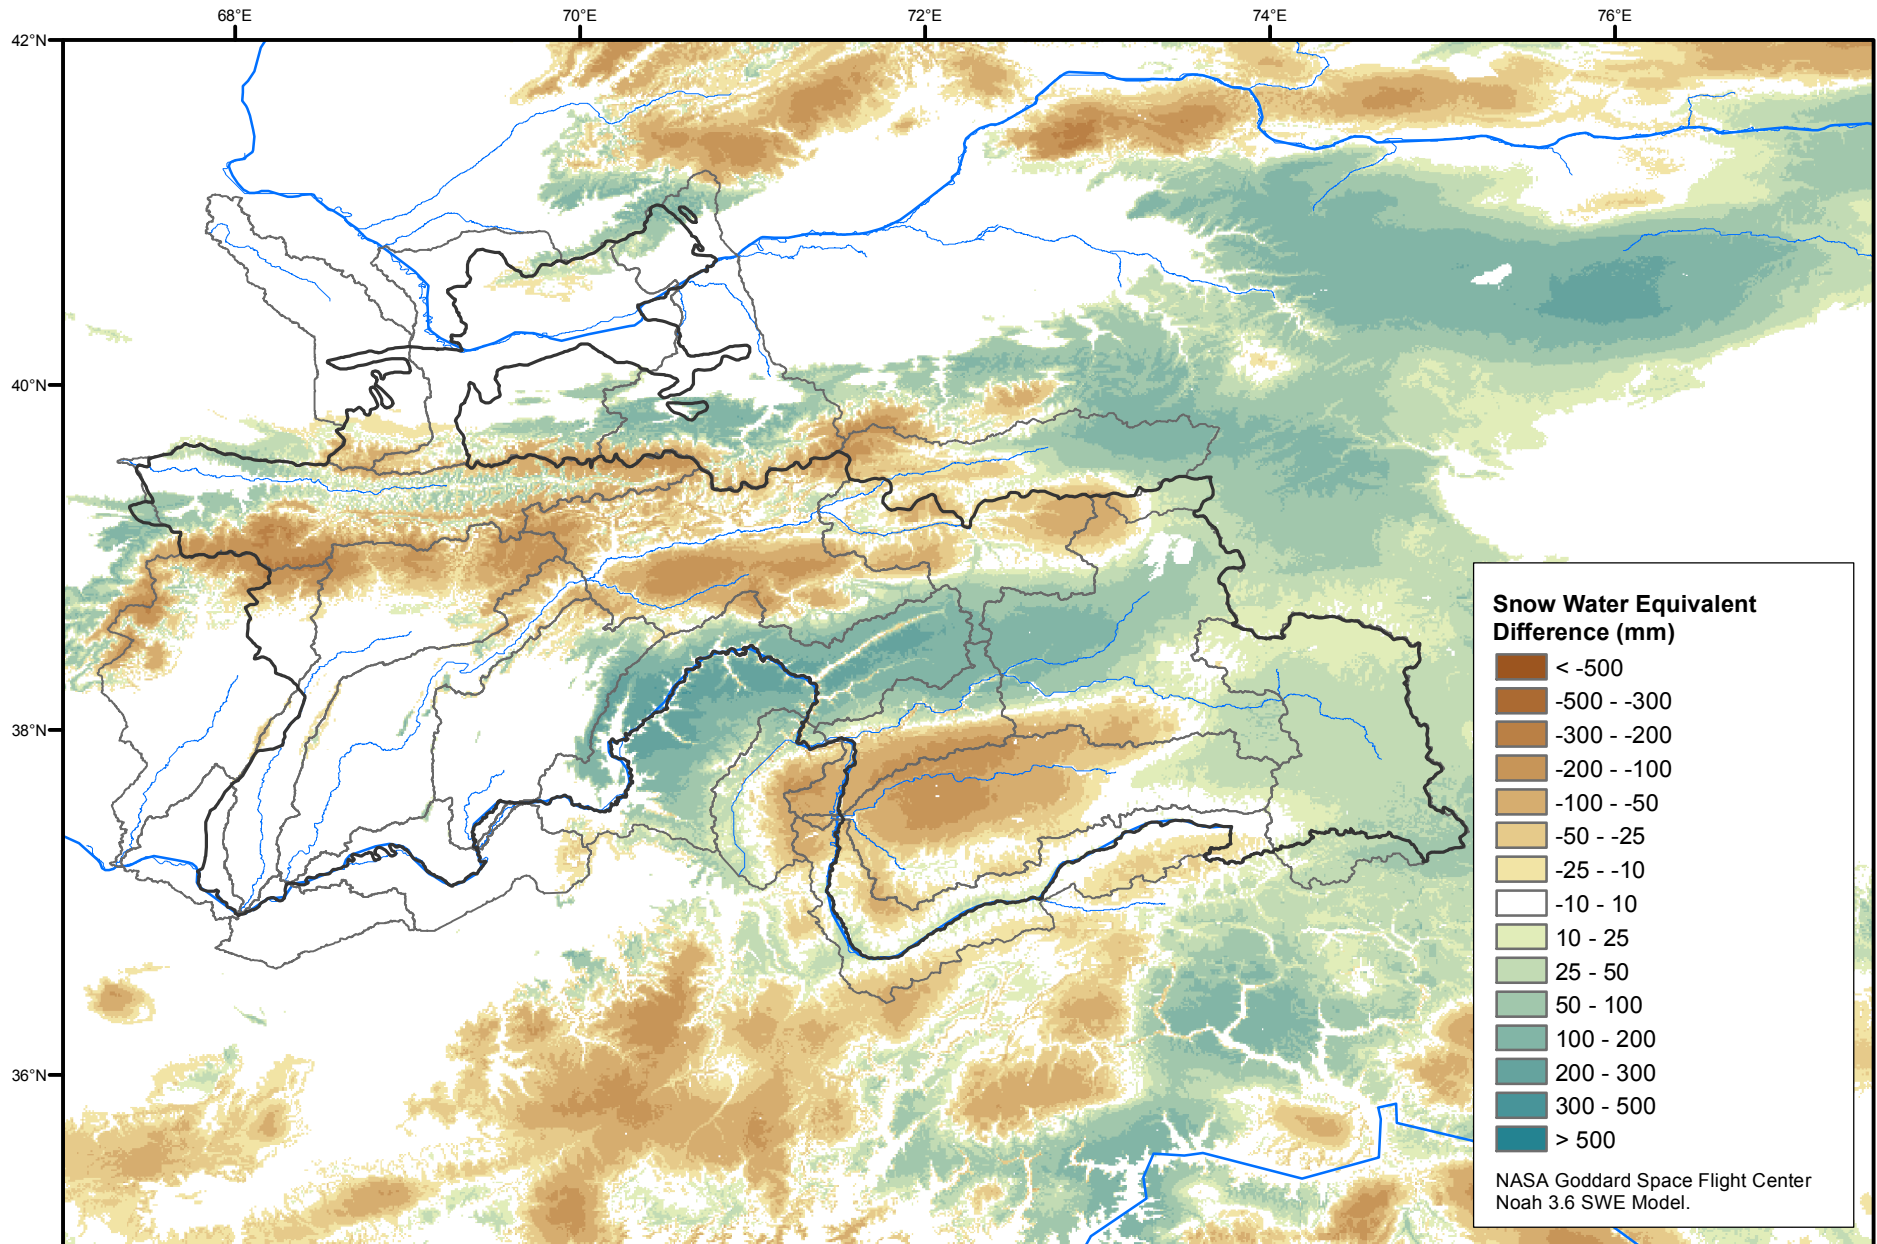

Daily Snow Water Equivalent Difference Anomaly

March 08, 2008 minus Average (2002-2016)

Map created by USGS/EROS