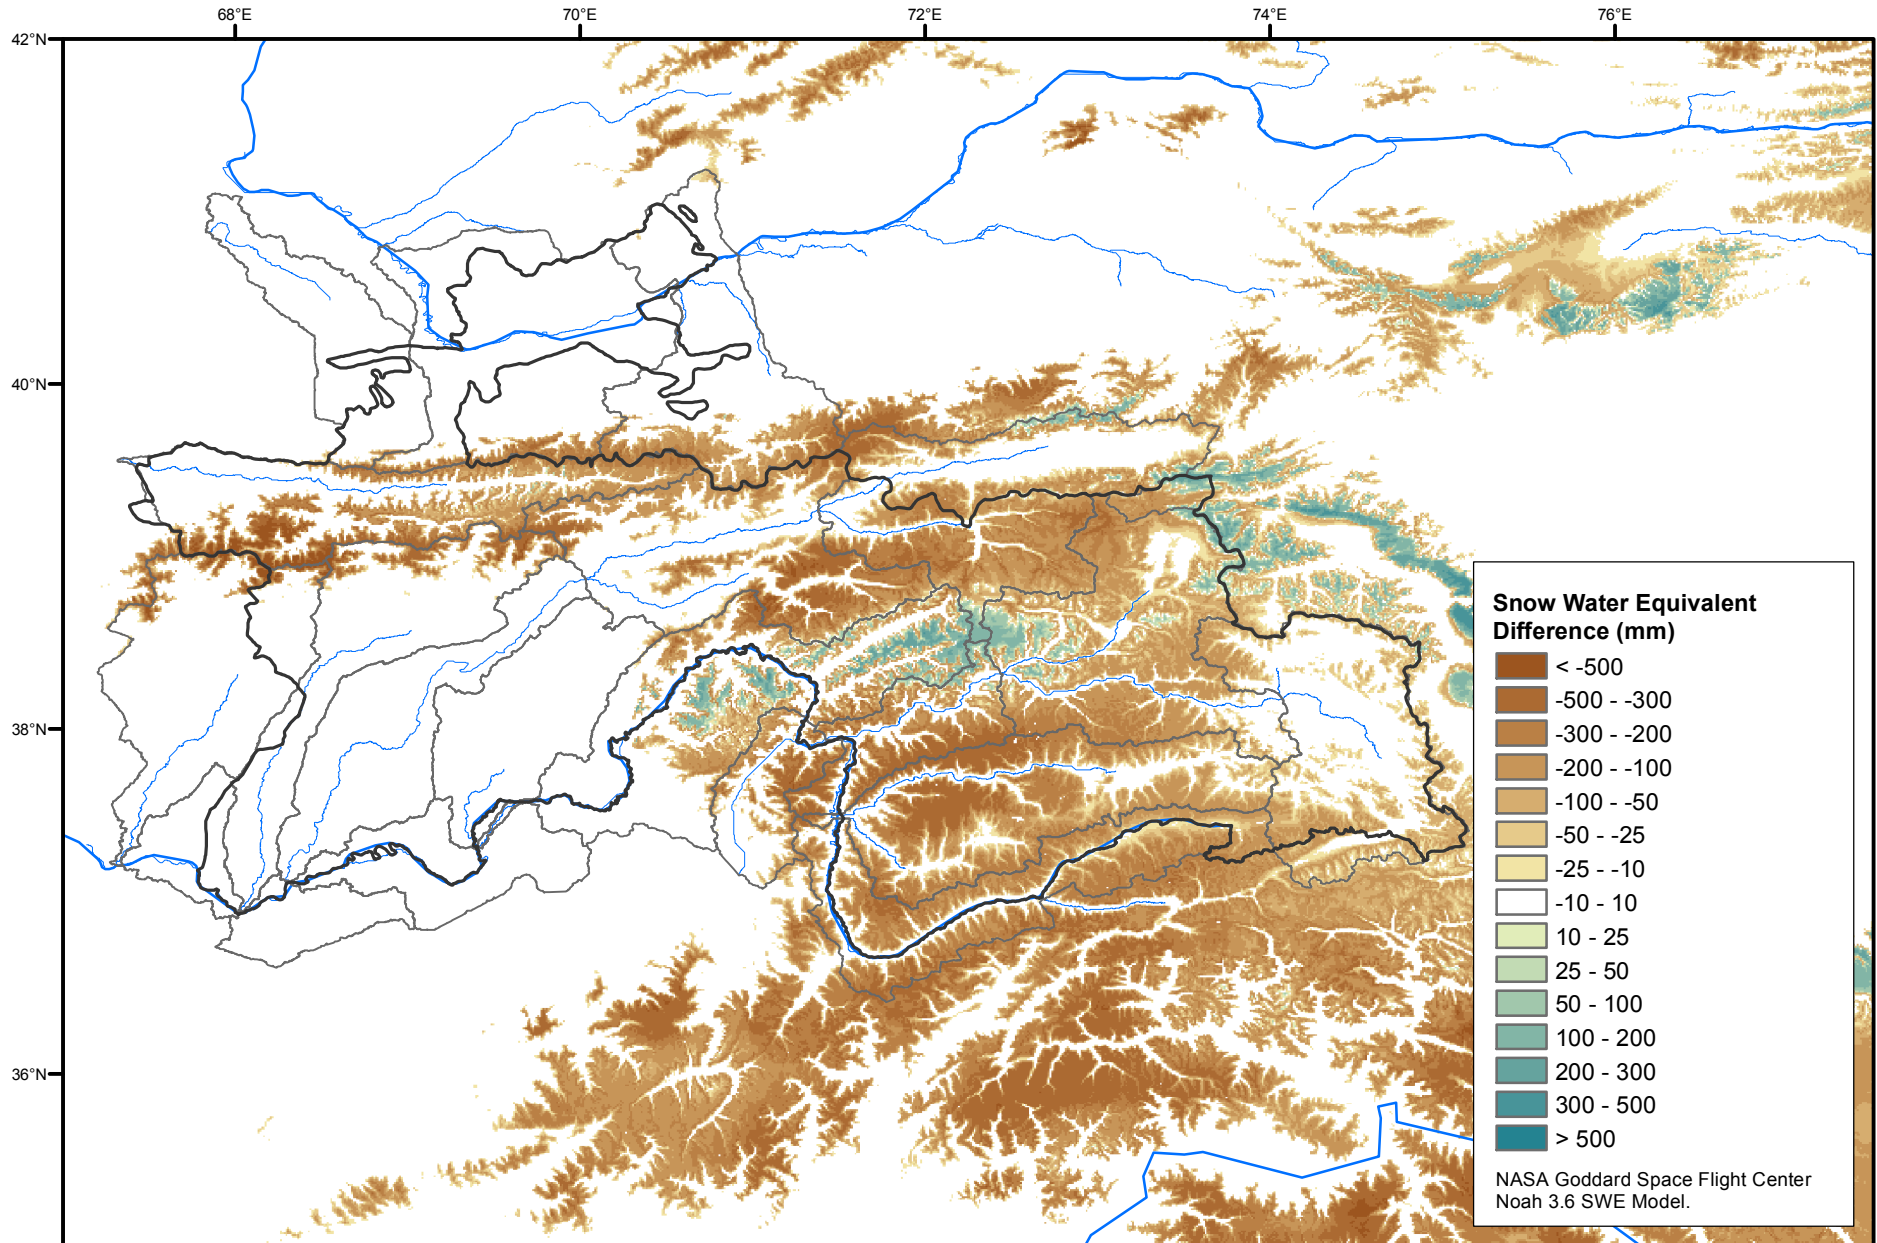

Daily Snow Water Equivalent Difference Anomaly

July 01, 2008 minus Average (2002-2016)

Map created by USGS/EROS