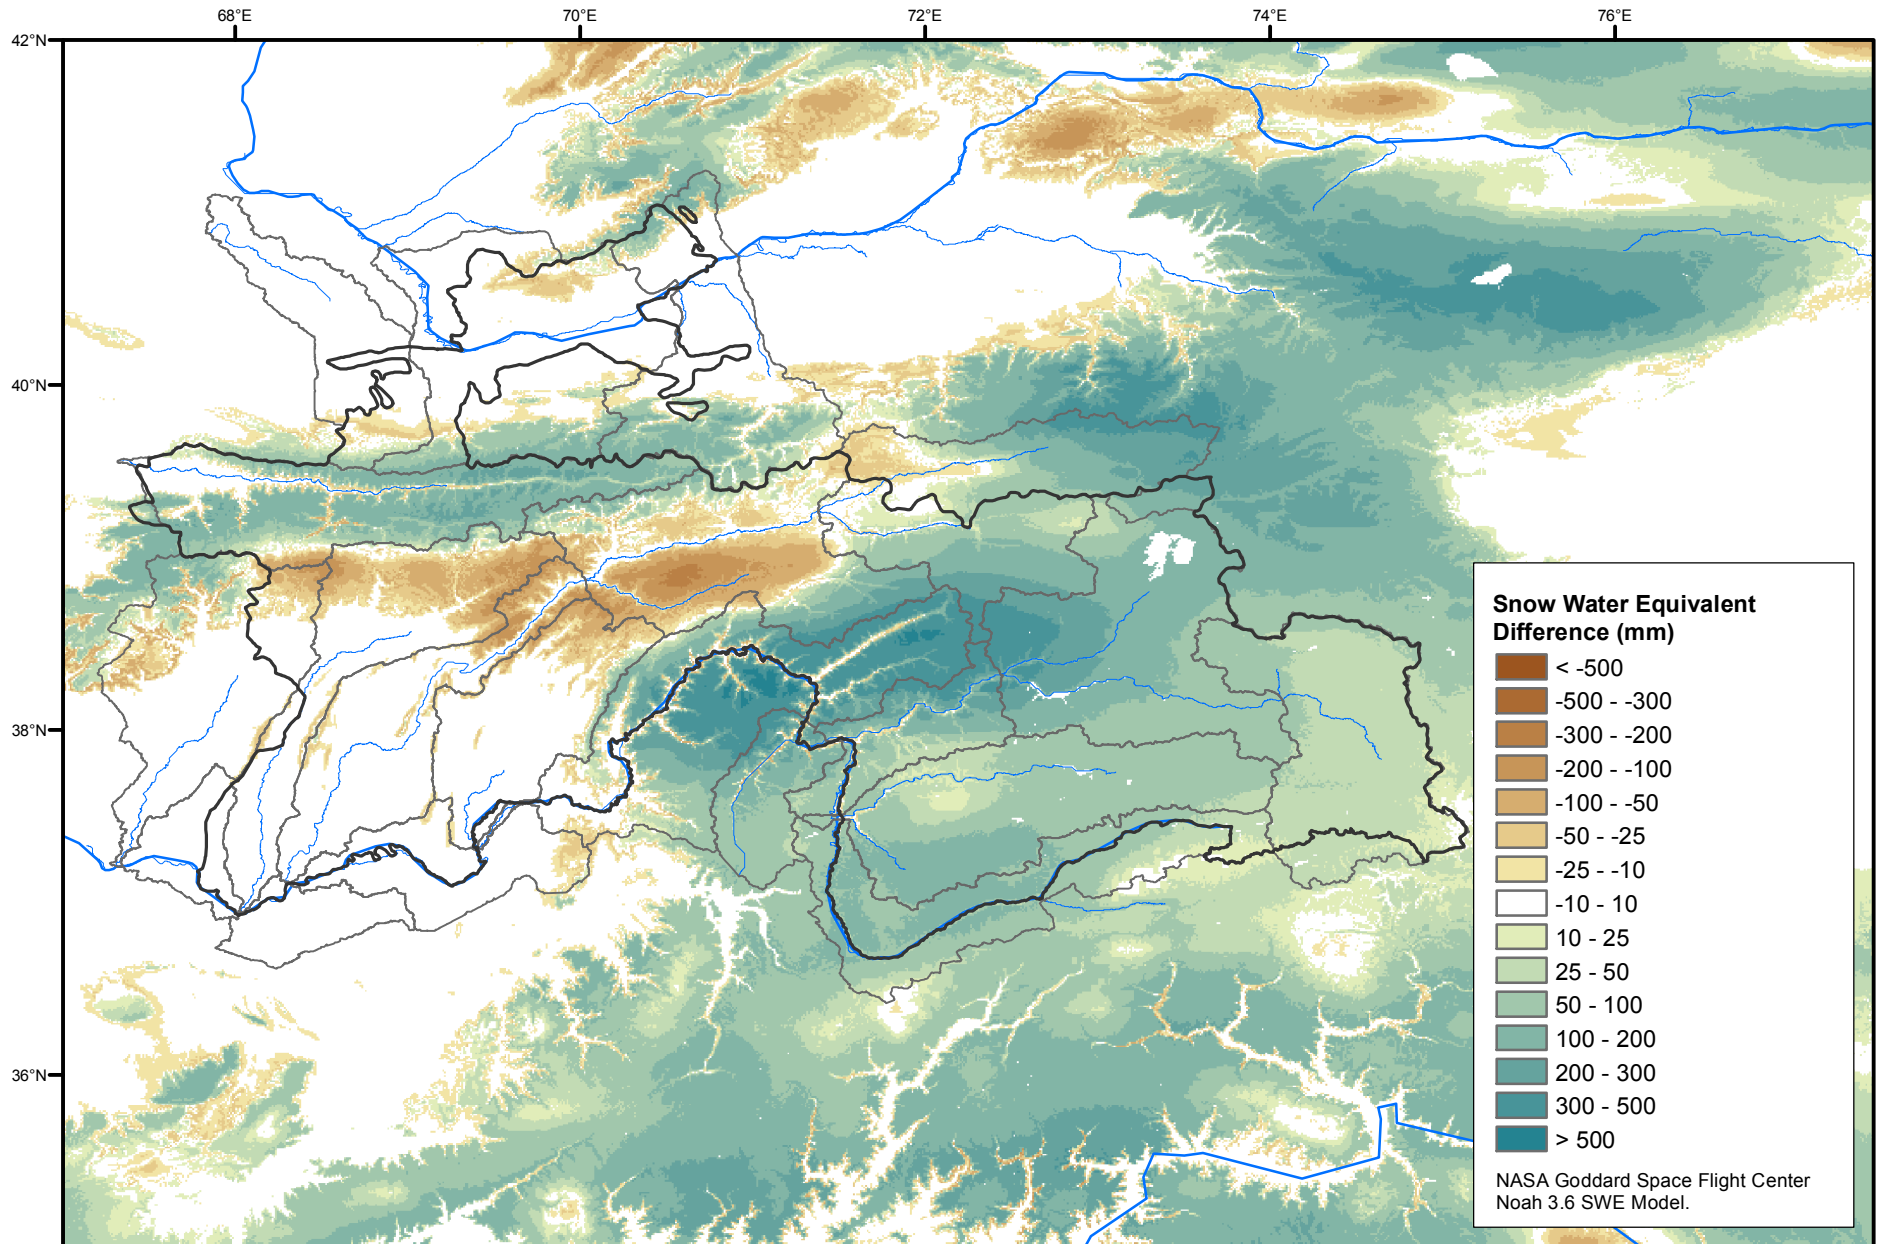

# Daily Snow Water Equivalent Difference Anomaly

March 01, 2009 minus Average (2002-2016)

Map created by USGS/EROS