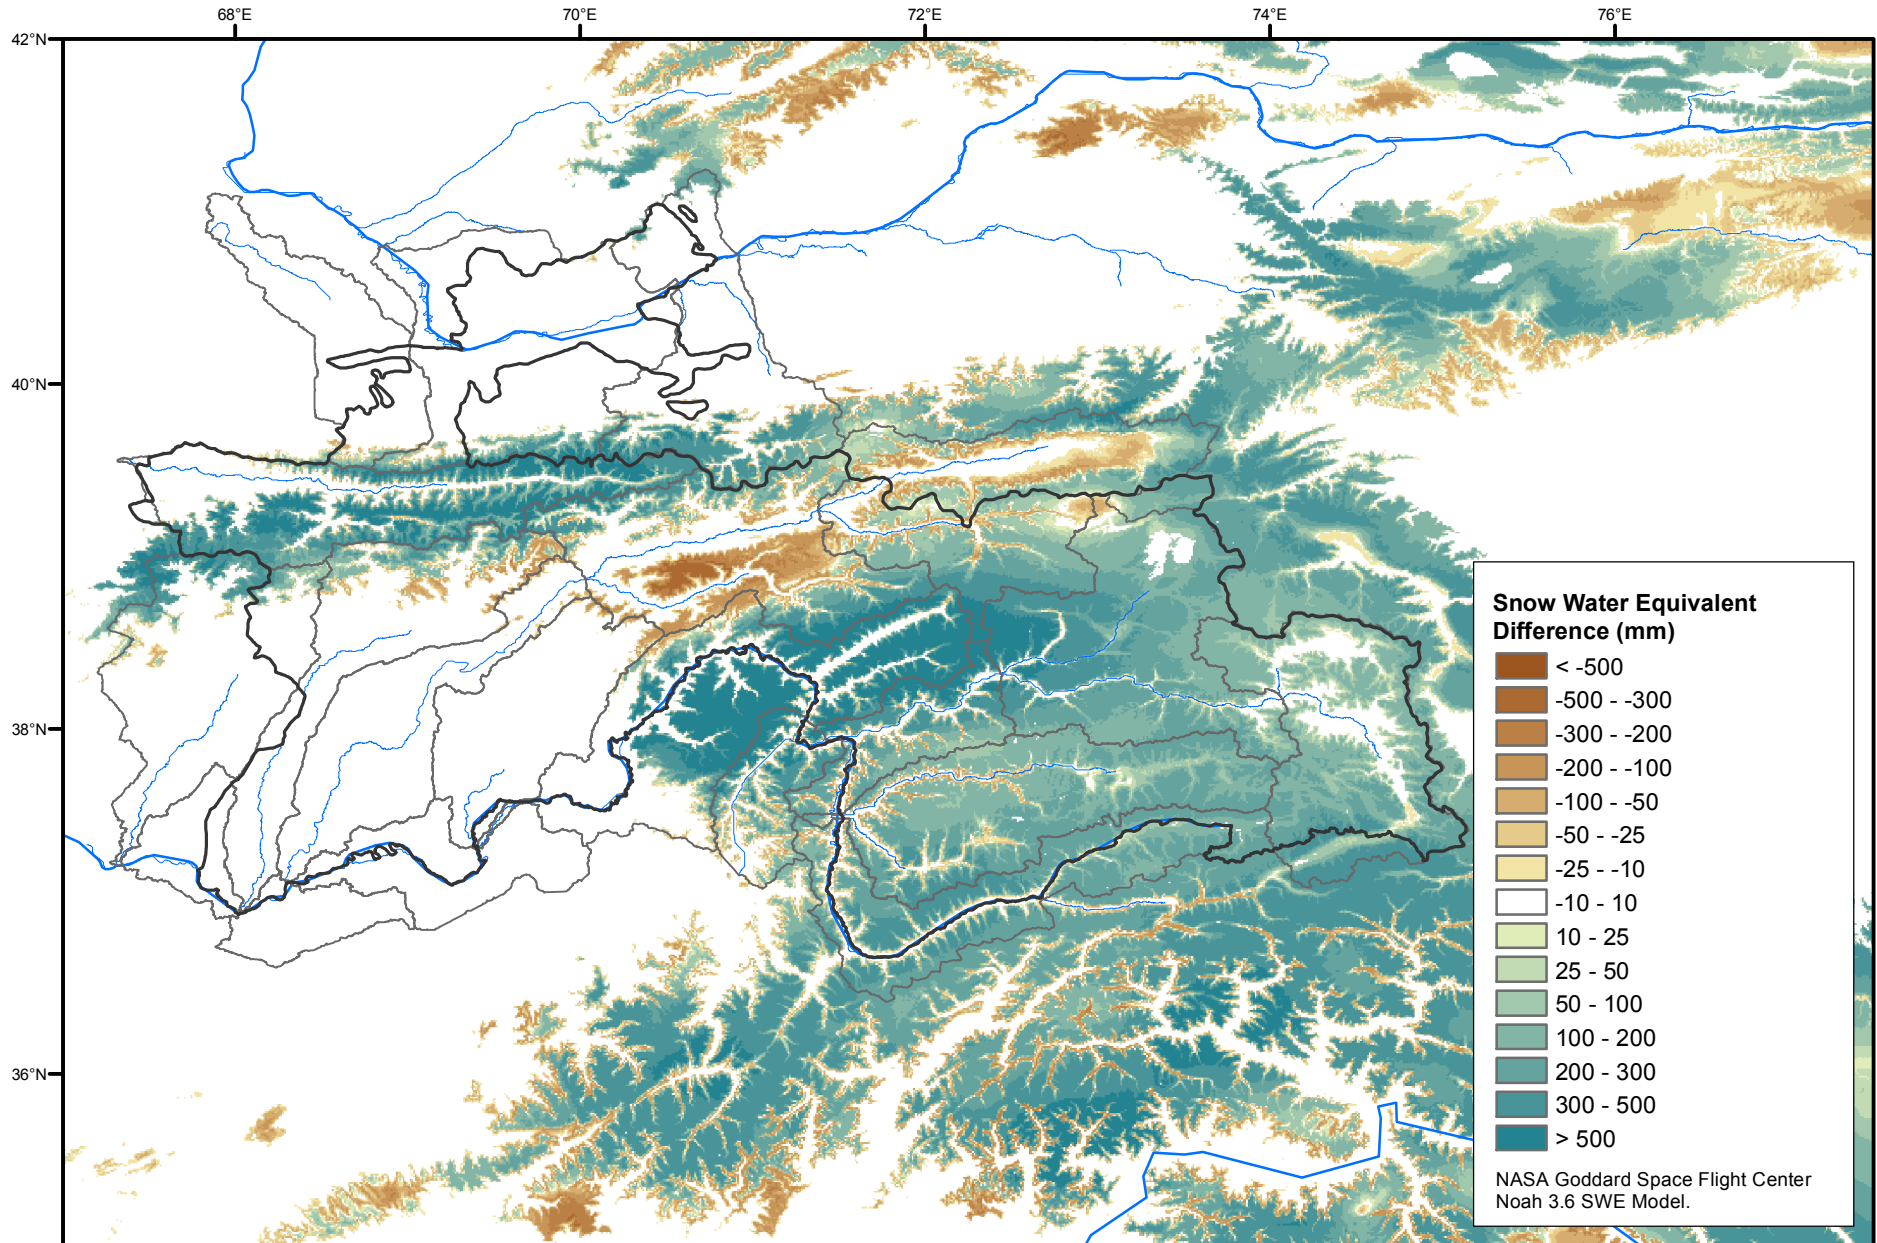

Daily Snow Water Equivalent Difference Anomaly

May 21, 2010 minus Average (2002-2016)

Map created by USGS/EROS