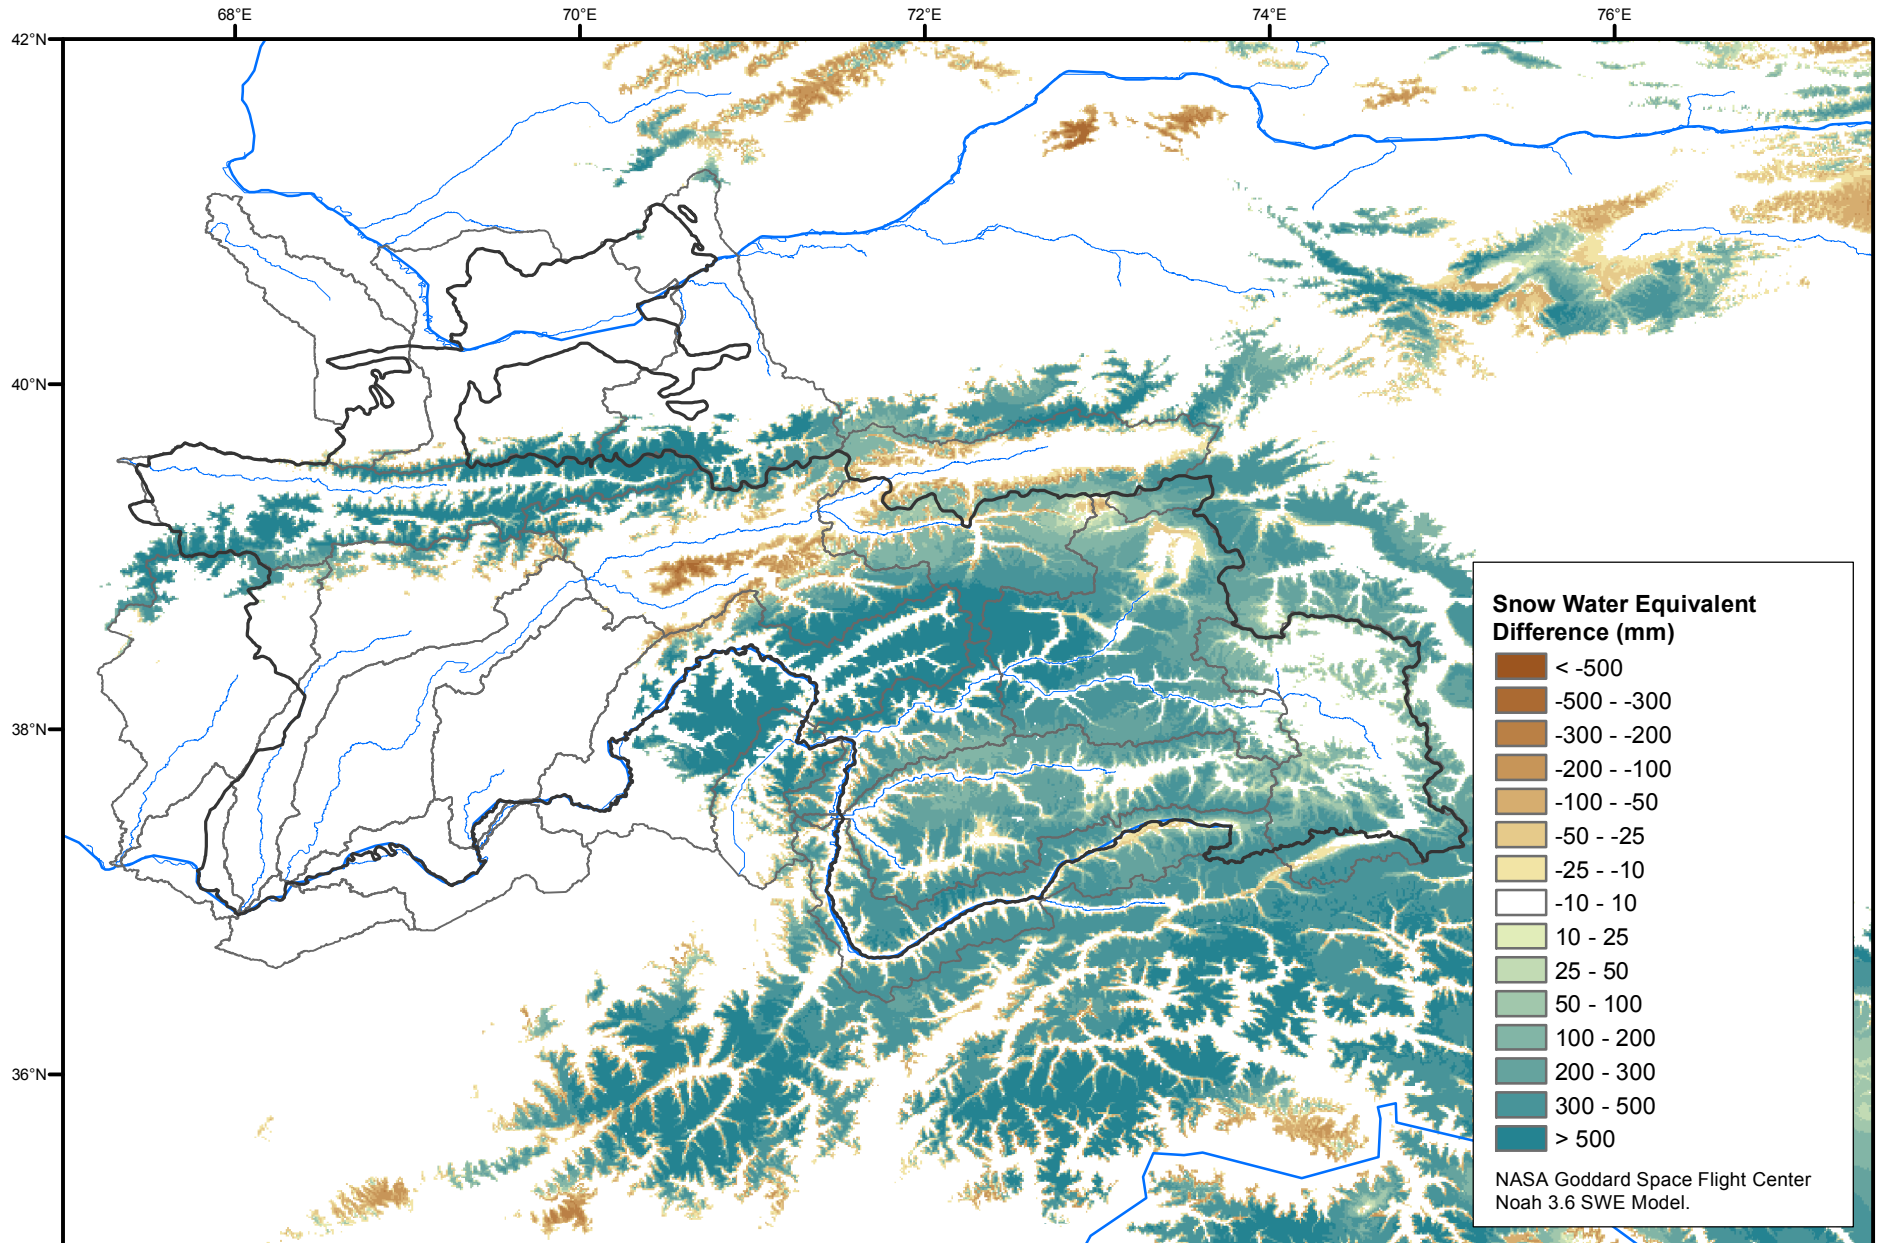

Daily Snow Water Equivalent Difference Anomaly

June 28, 2010 minus Average (2002-2016)

Map created by USGS/EROS