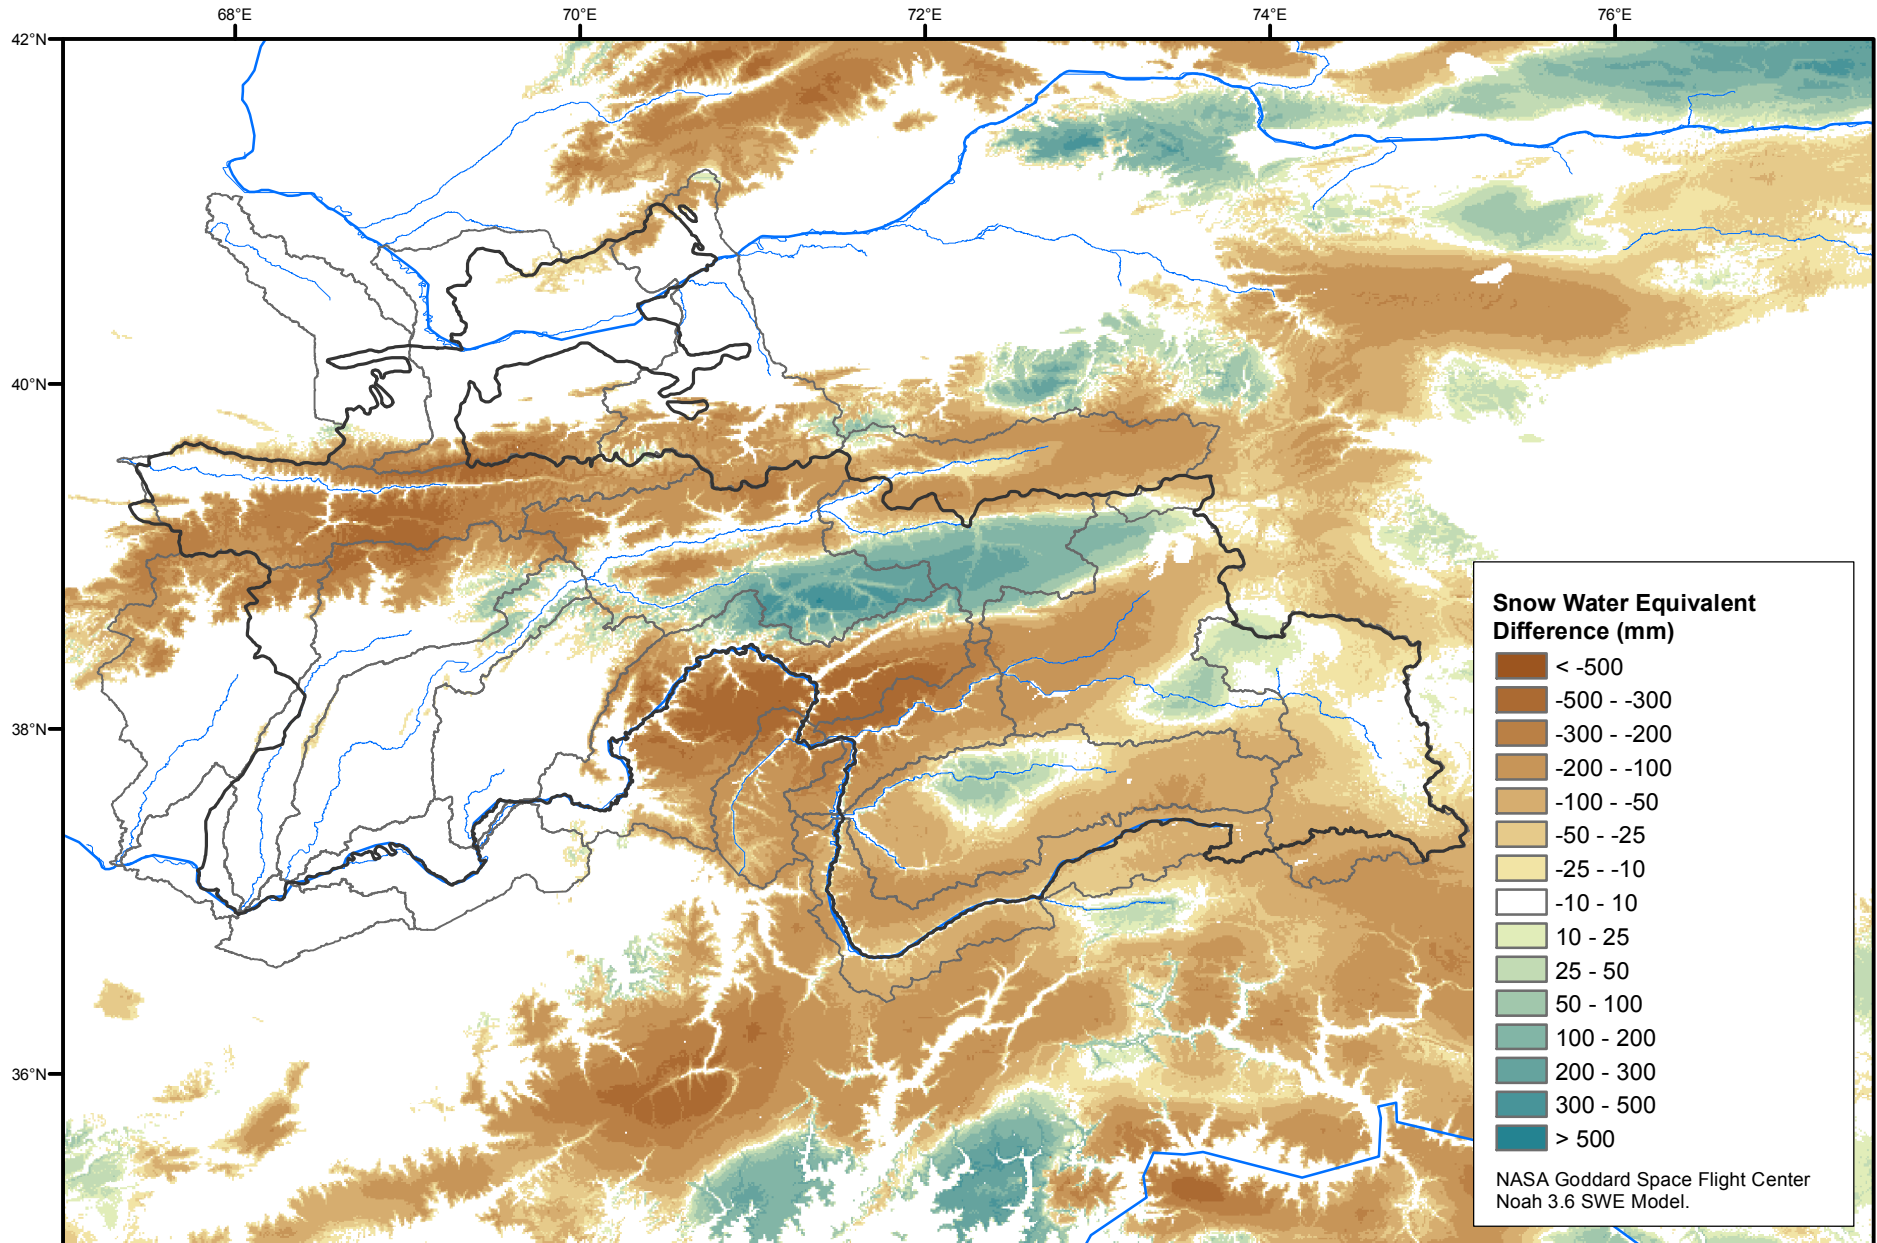

# Daily Snow Water Equivalent Difference Anomaly

April 02, 2011 minus Average (2002-2016)

Map created by USGS/EROS