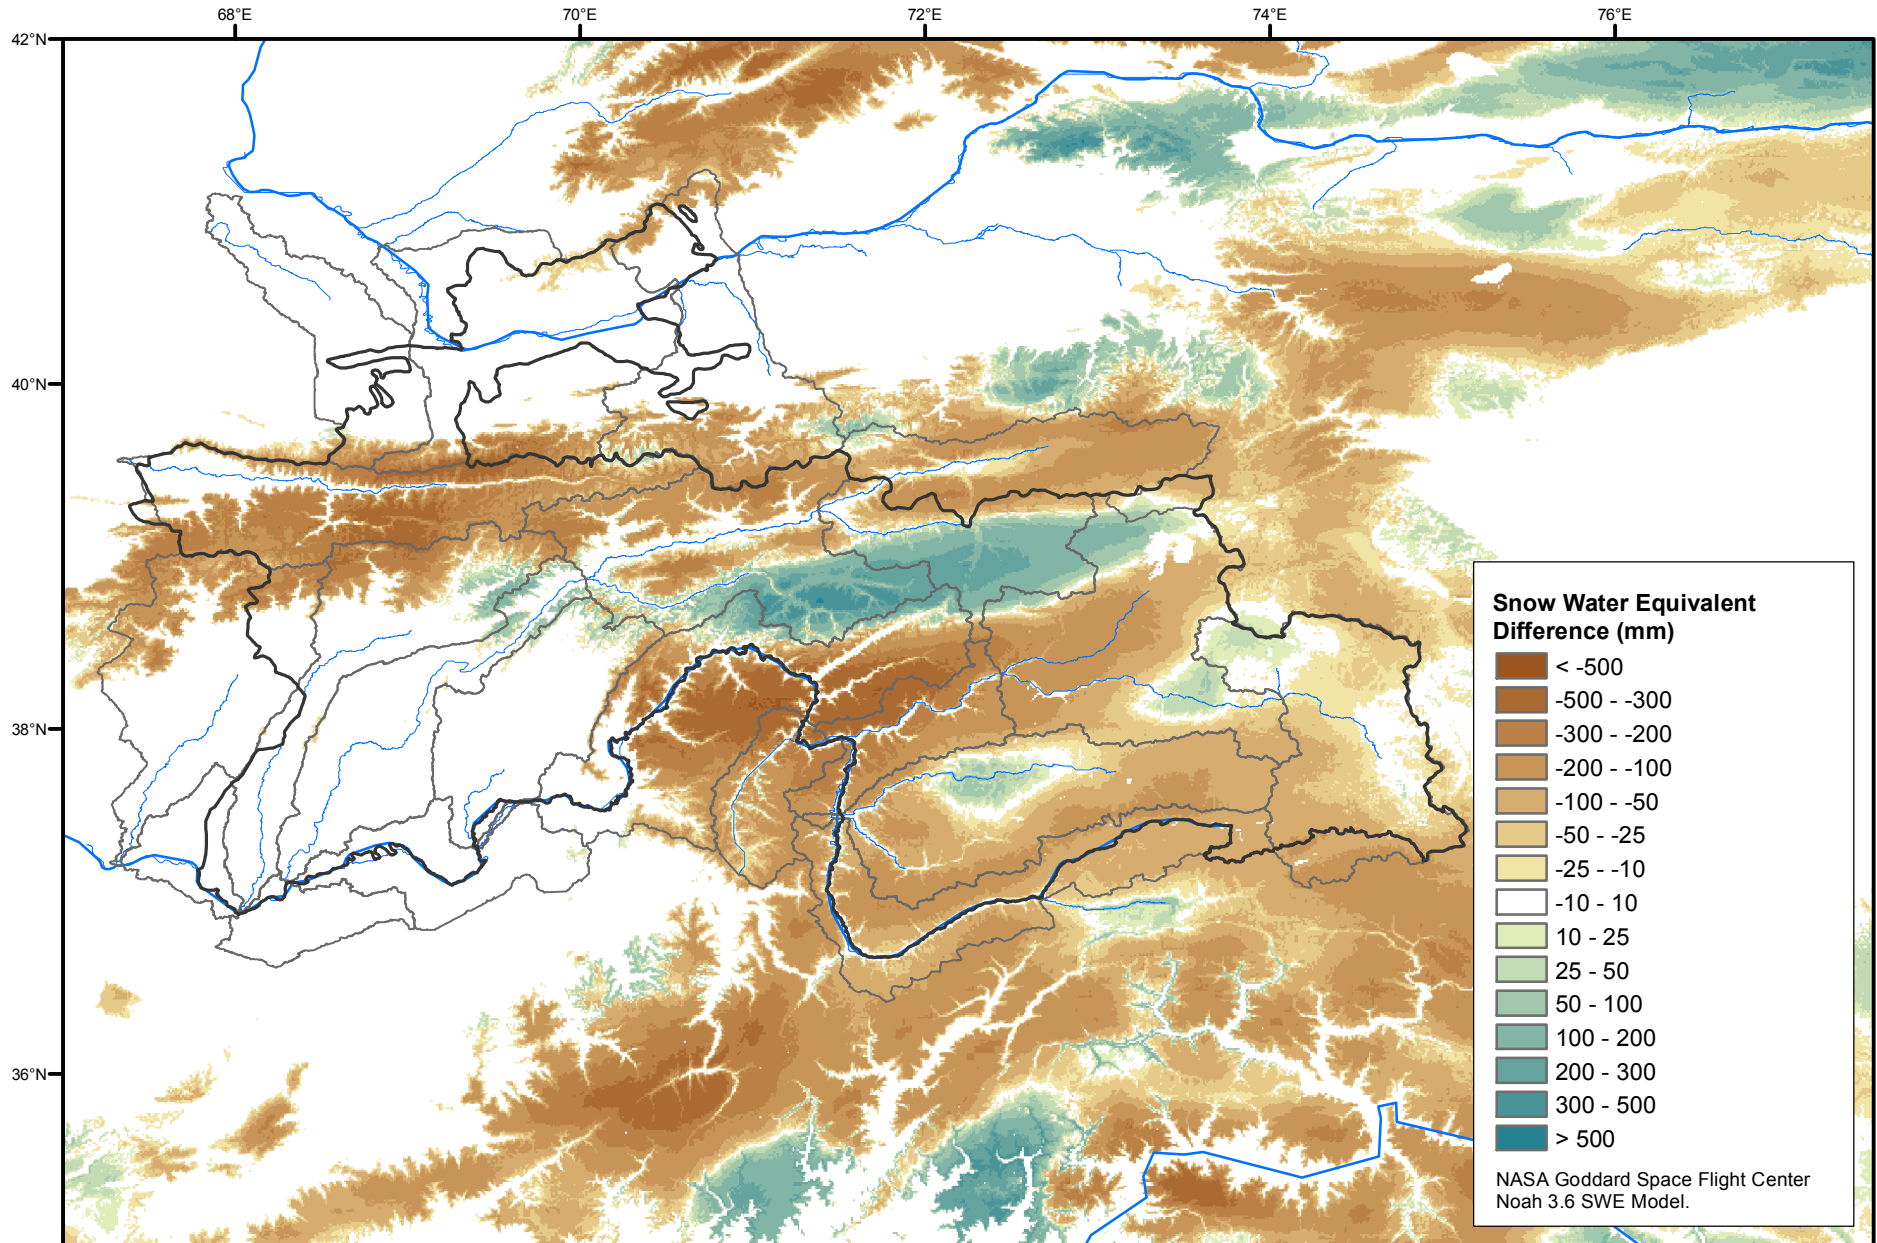

Daily Snow Water Equivalent Difference Anomaly

April 09, 2011 minus Average (2002-2016)

Map created by USGS/EROS