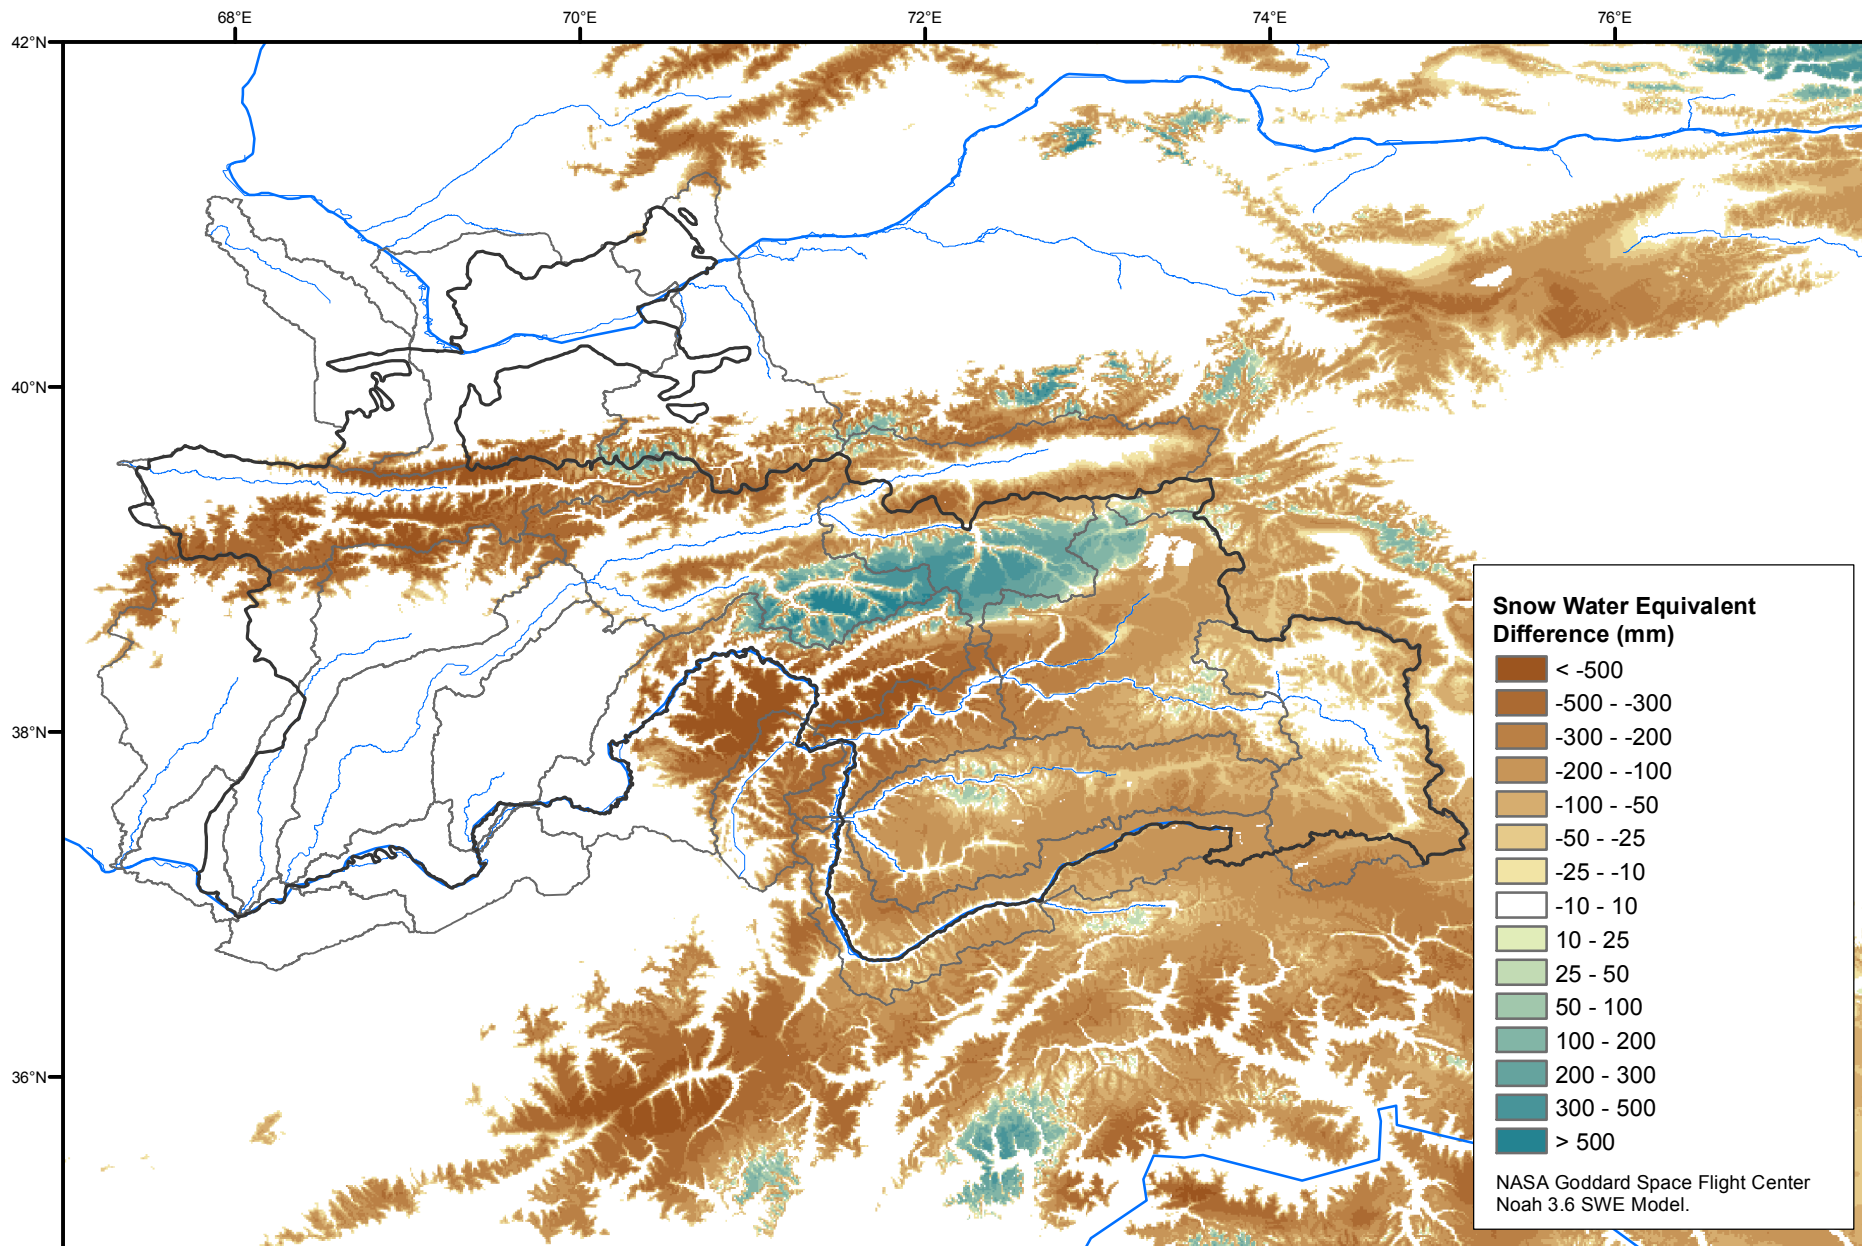

Daily Snow Water Equivalent Difference Anomaly

June 05, 2011 minus Average (2002-2016)

Map created by USGS/EROS