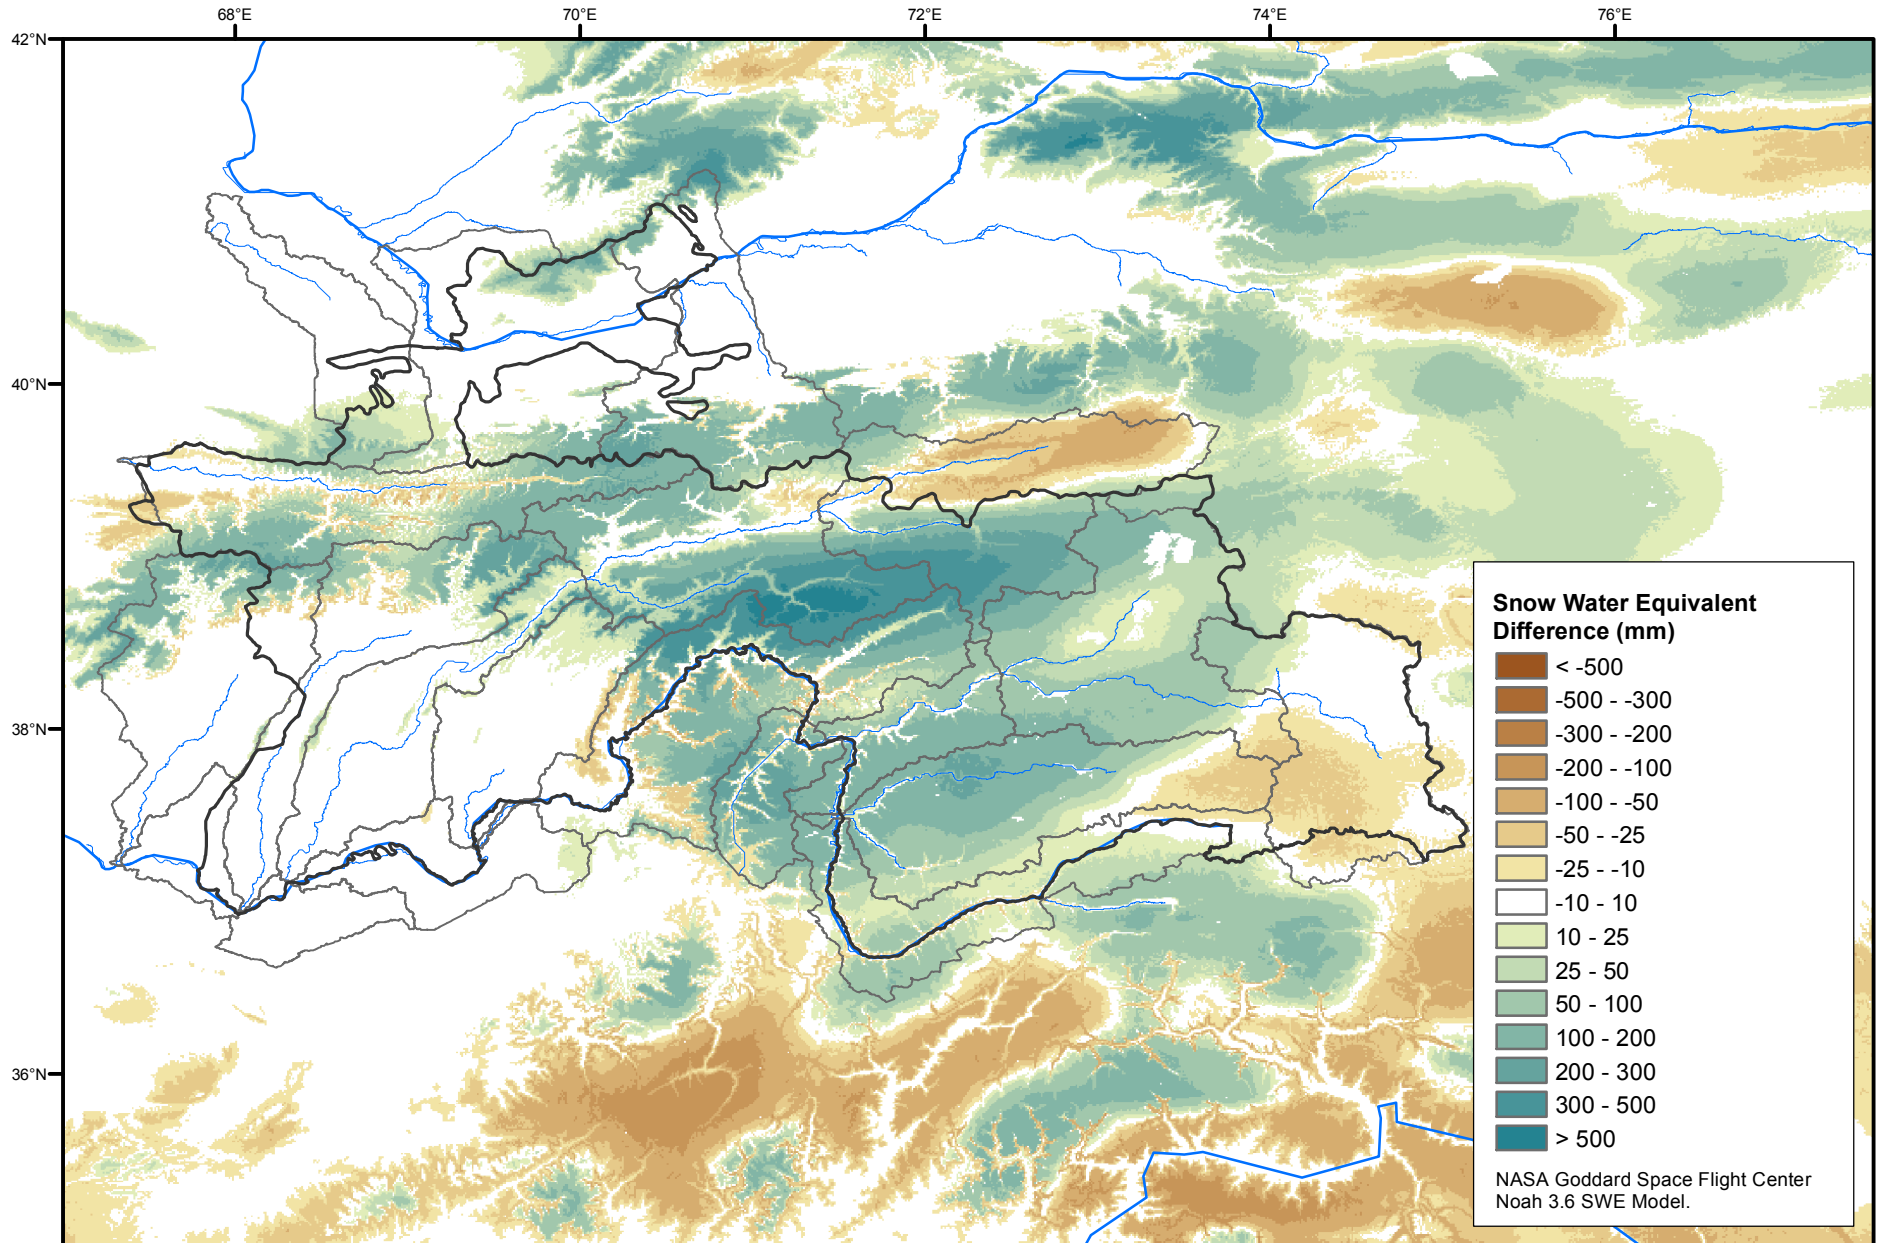

# Daily Snow Water Equivalent Difference Anomaly

January 04, 2012 minus Average (2002-2016)

Map created by USGS/EROS