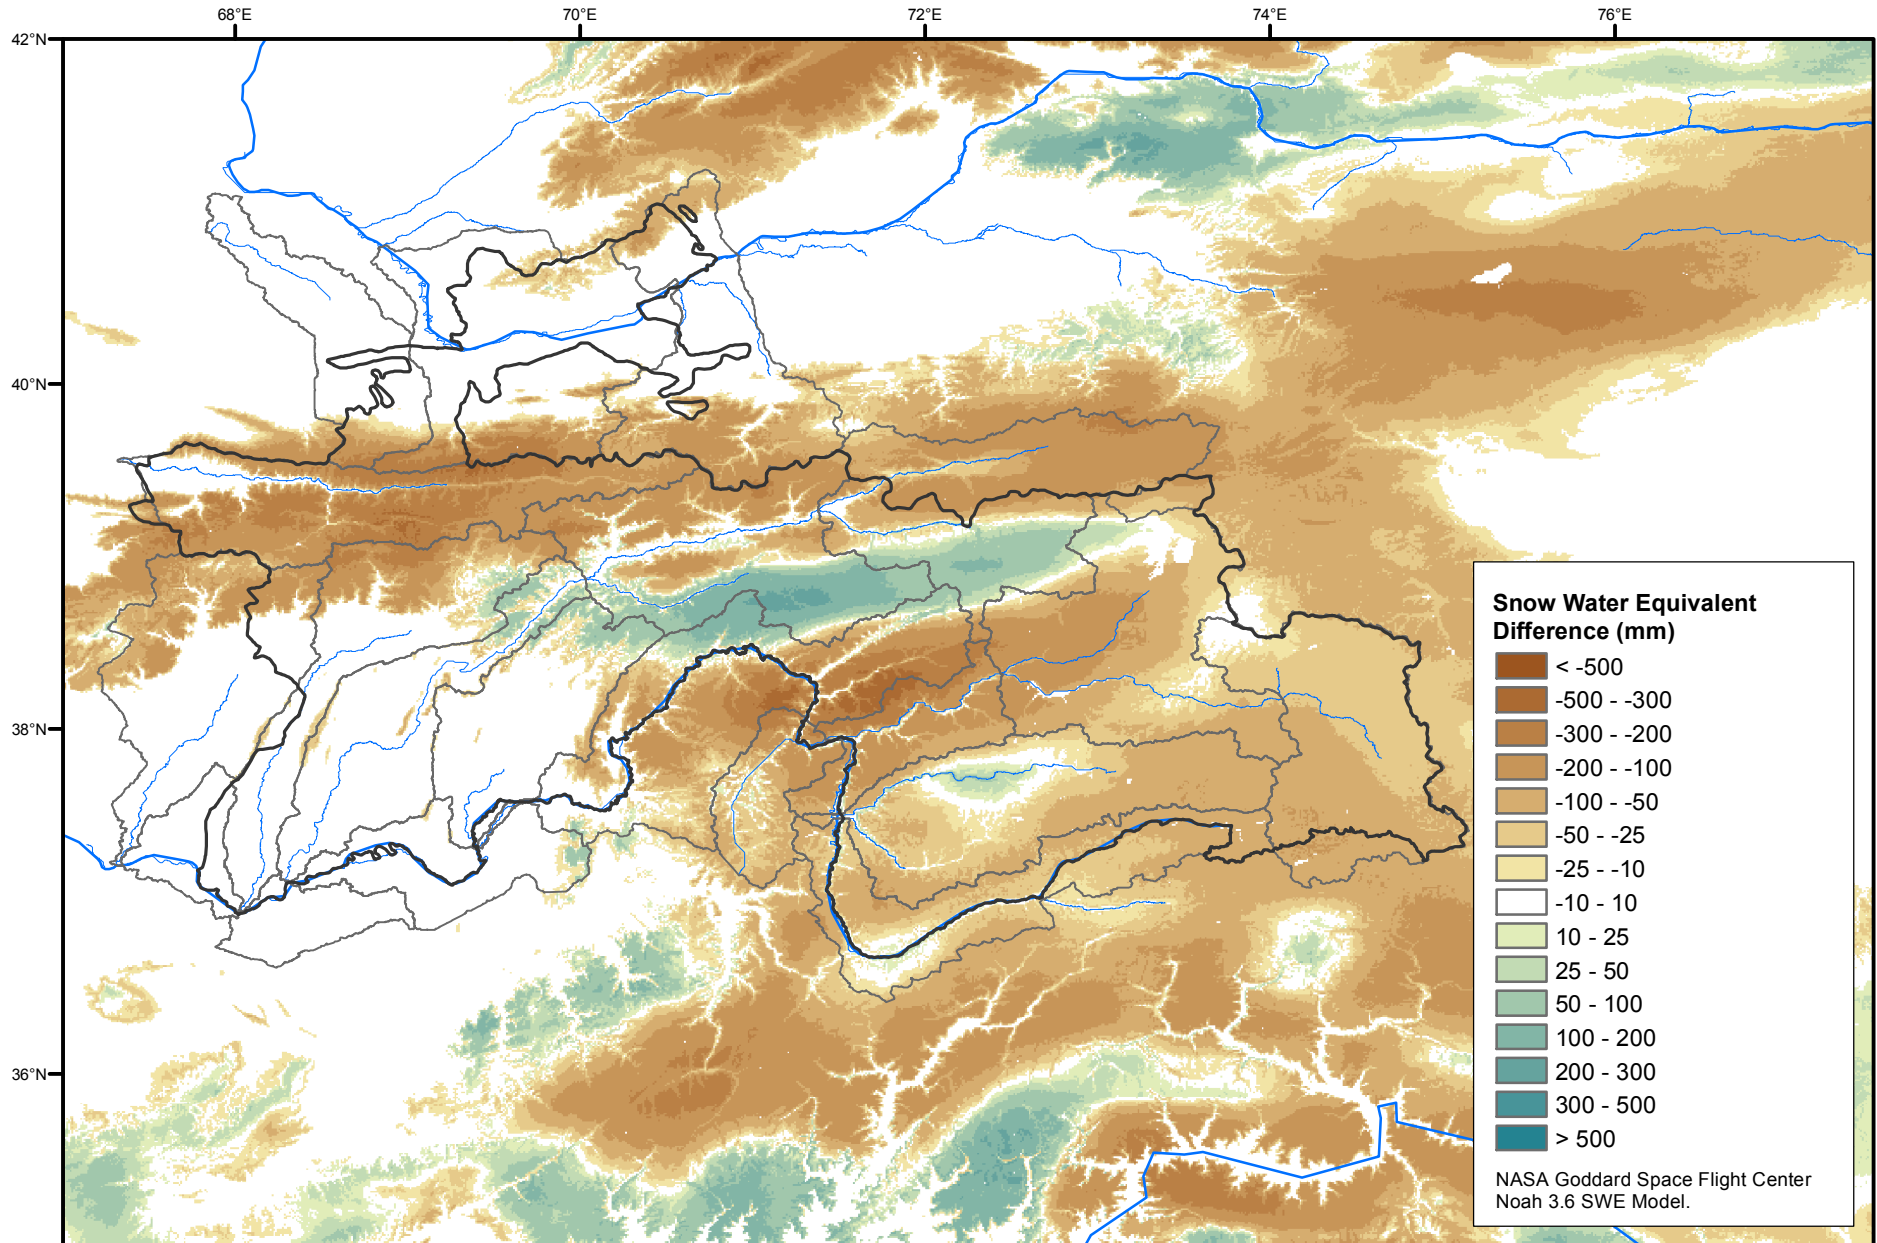

Daily Snow Water Equivalent Difference Anomaly

March 06, 2013 minus Average (2002-2016)

Map created by USGS/EROS