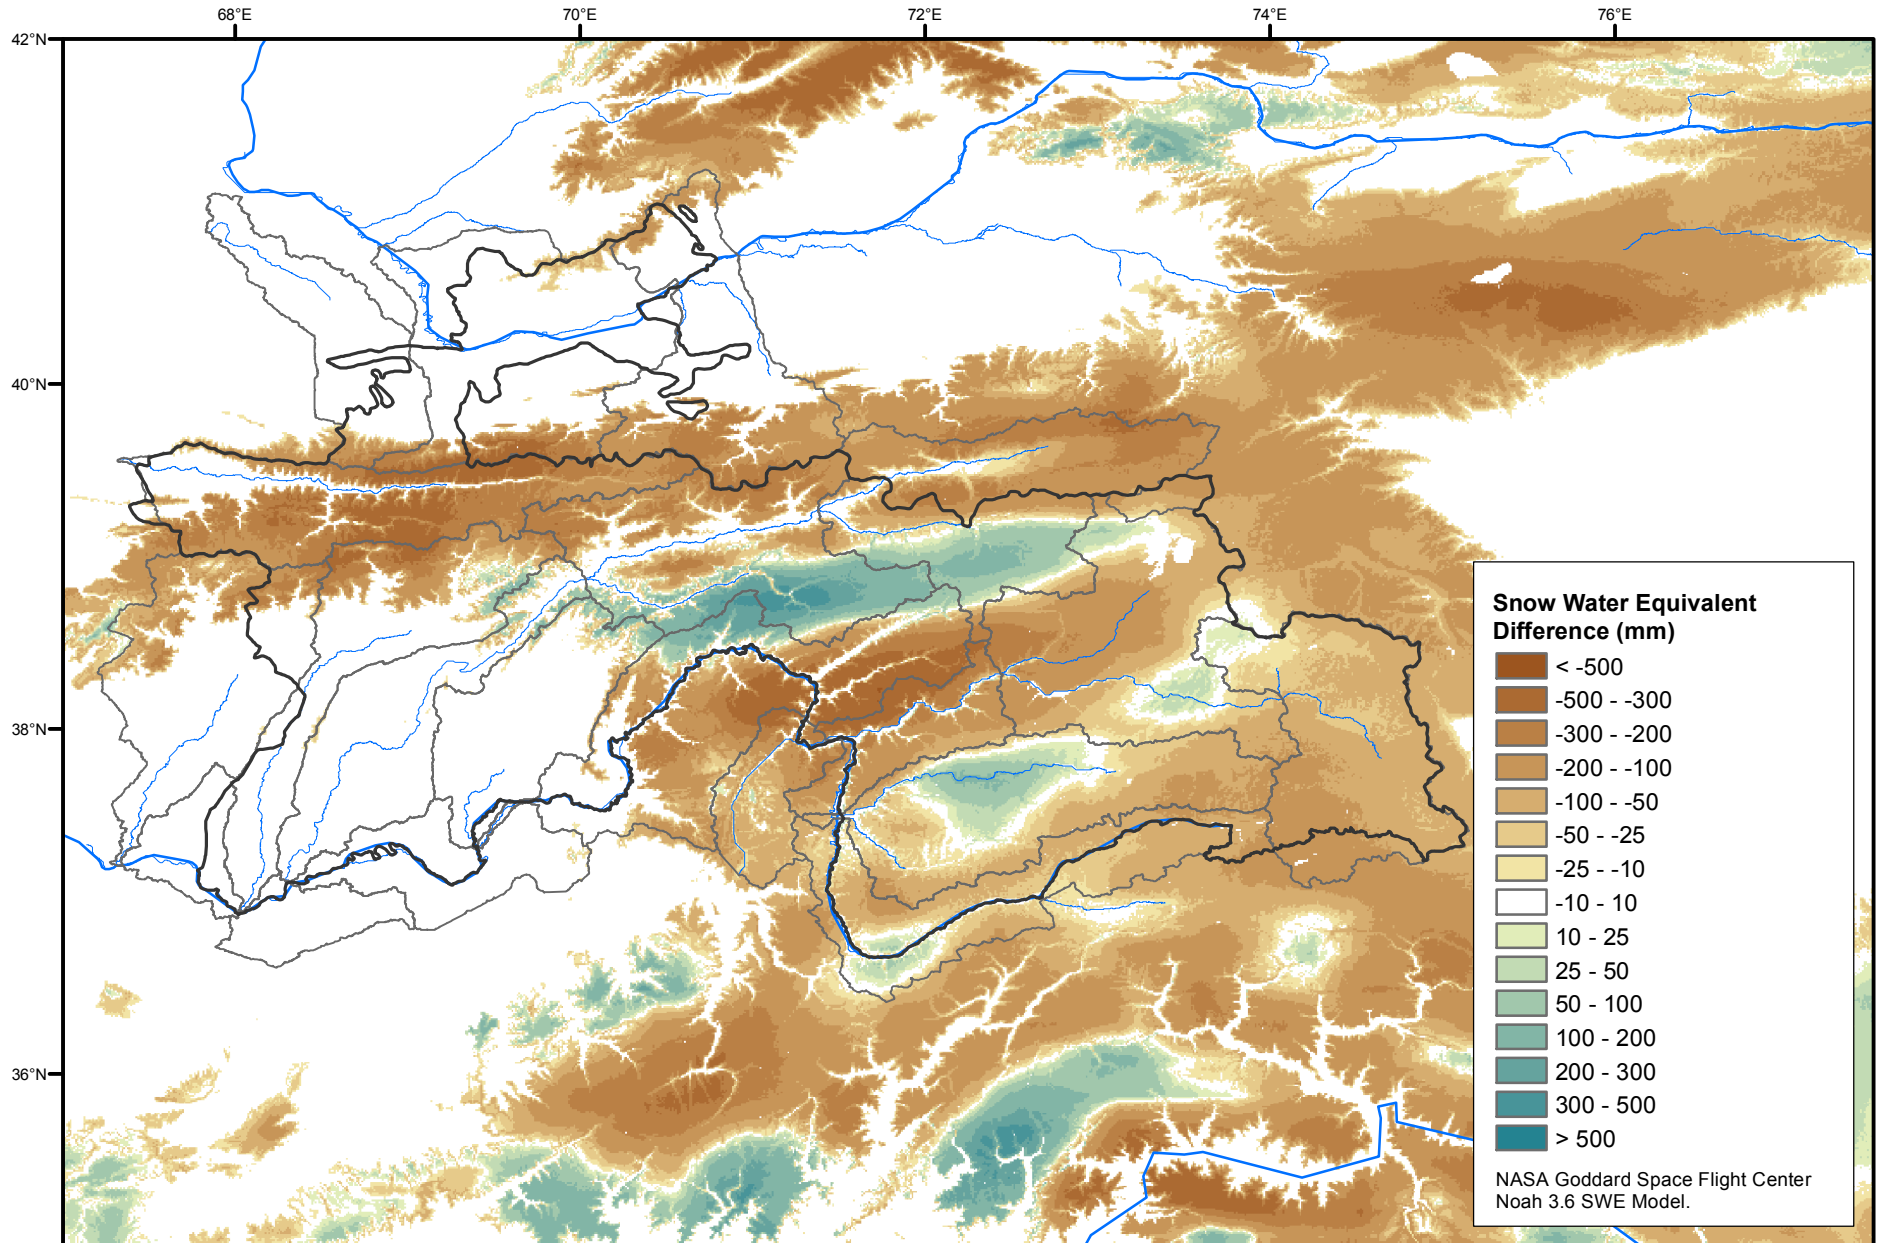

Daily Snow Water Equivalent Difference Anomaly

April 09, 2013 minus Average (2002-2016)

Map created by USGS/EROS