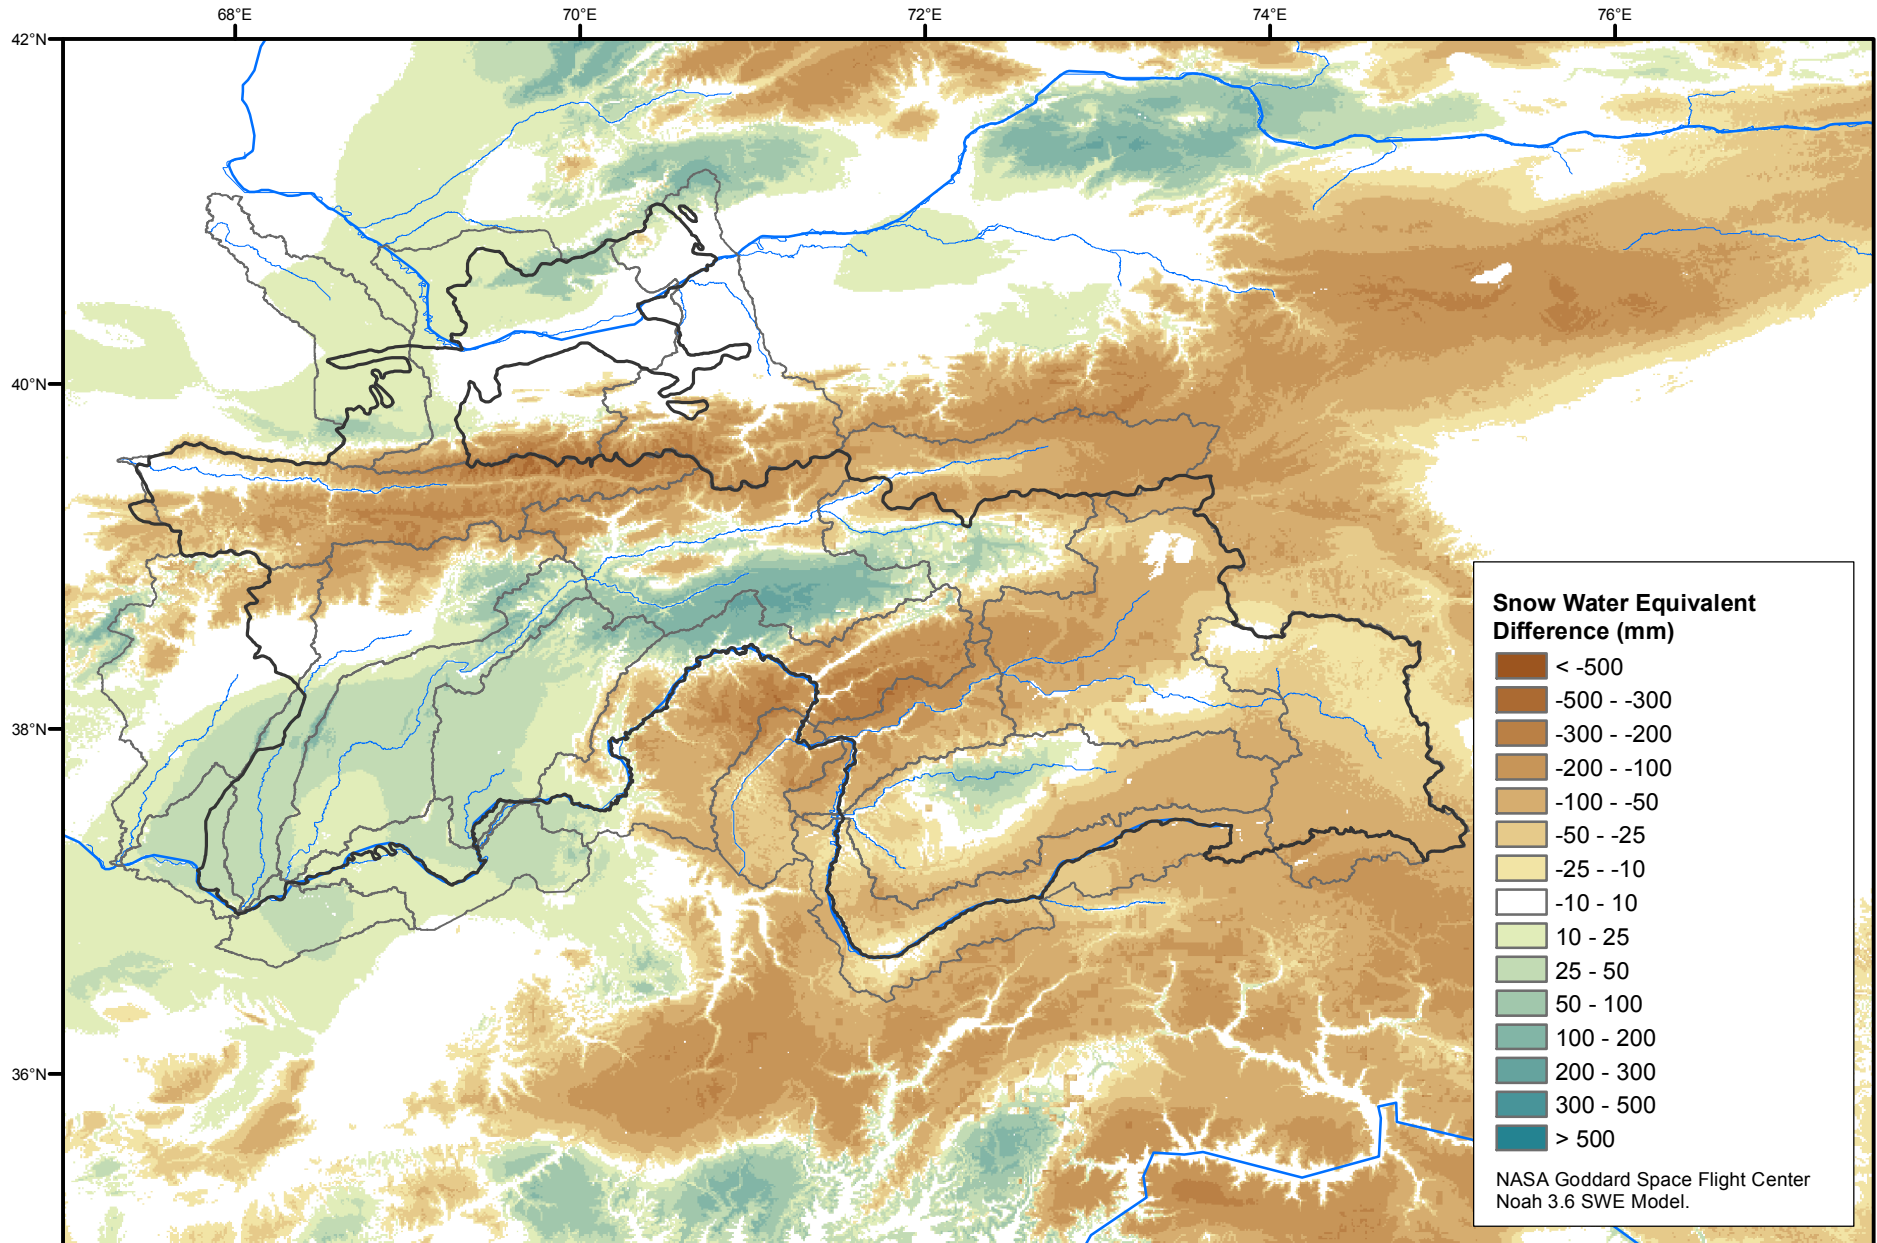

Daily Snow Water Equivalent Difference Anomaly

February 09, 2014 minus Average (2002-2016)

Map created by USGS/EROS