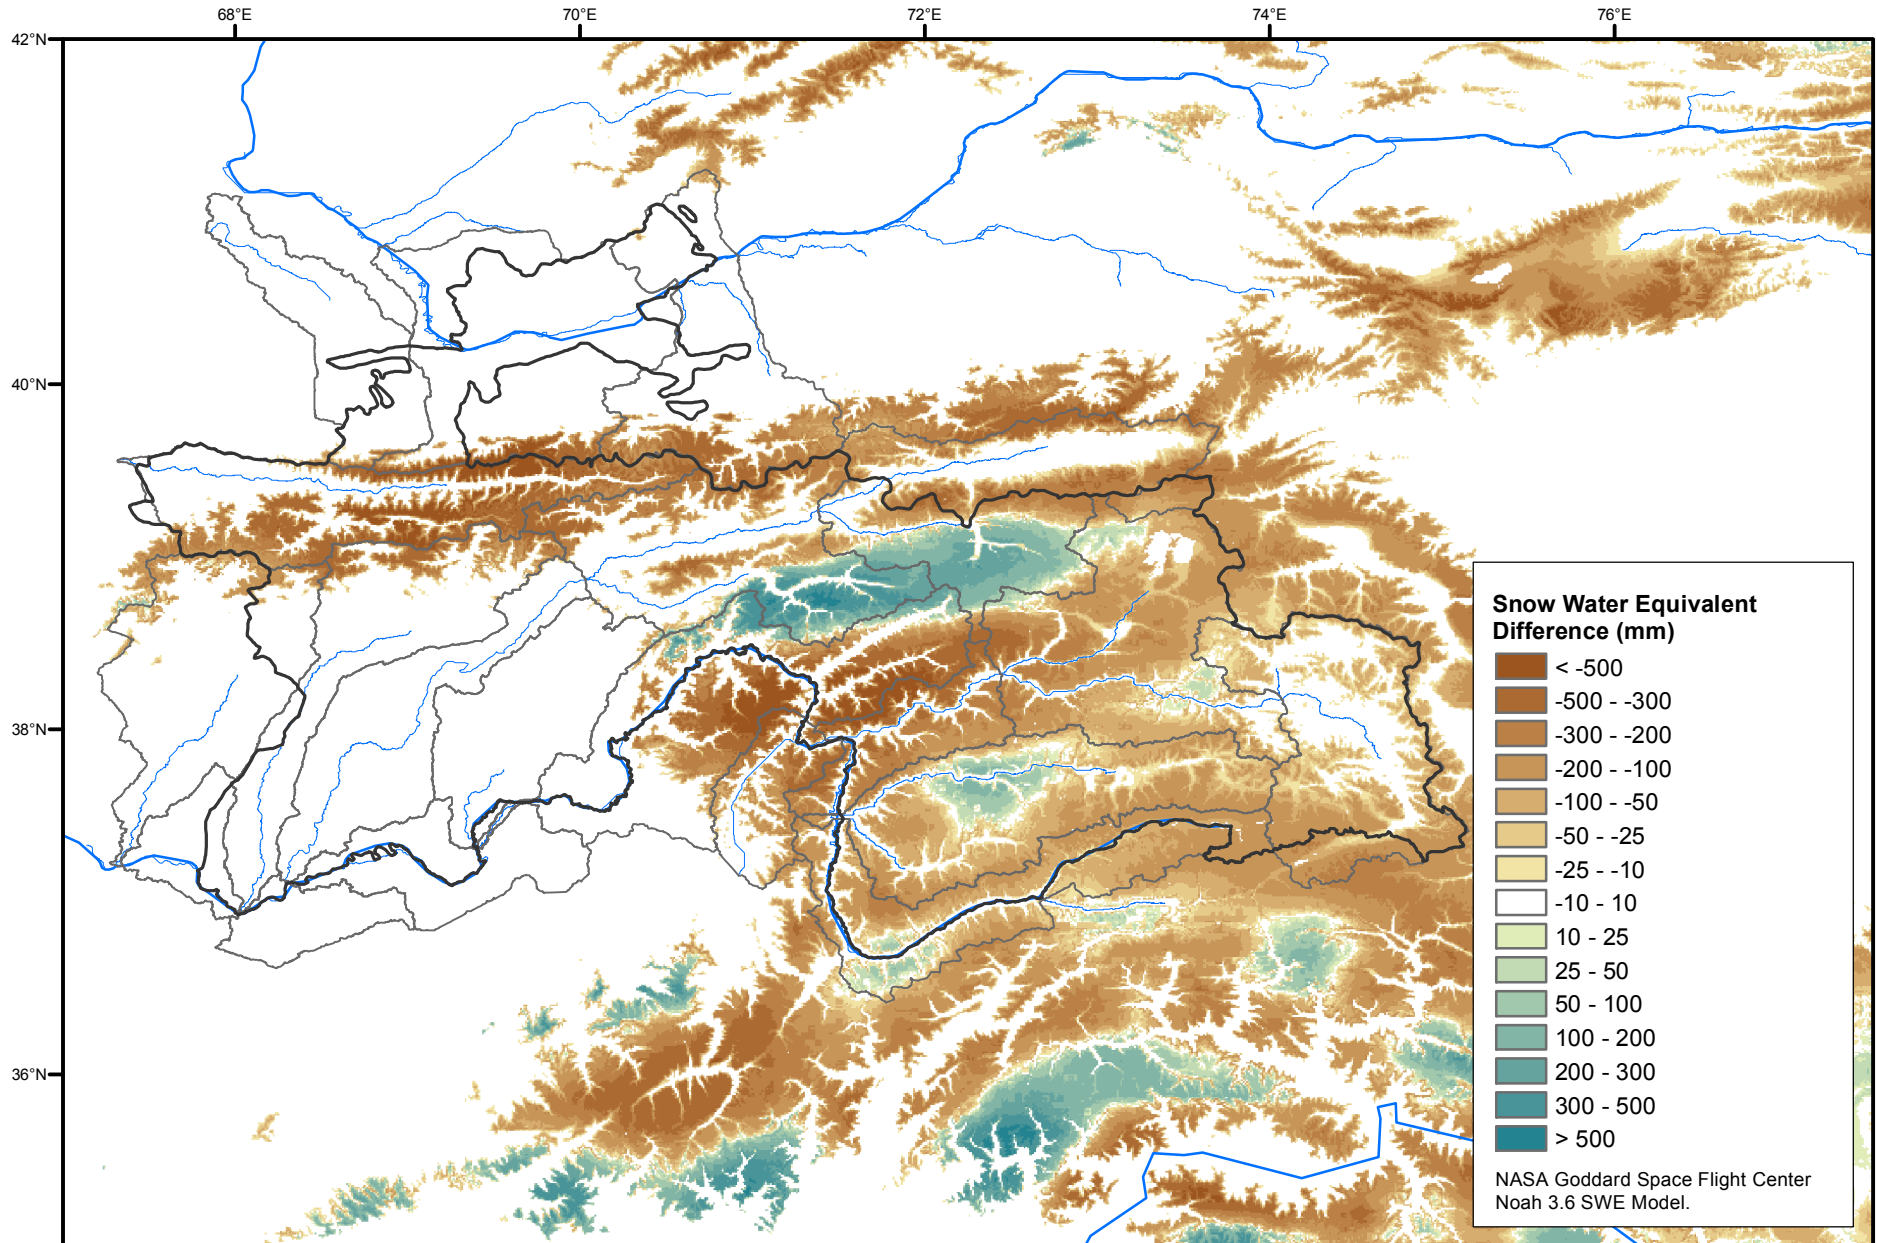

Daily Snow Water Equivalent Difference Anomaly

June 17, 2014 minus Average (2002-2016)

Map created by USGS/EROS