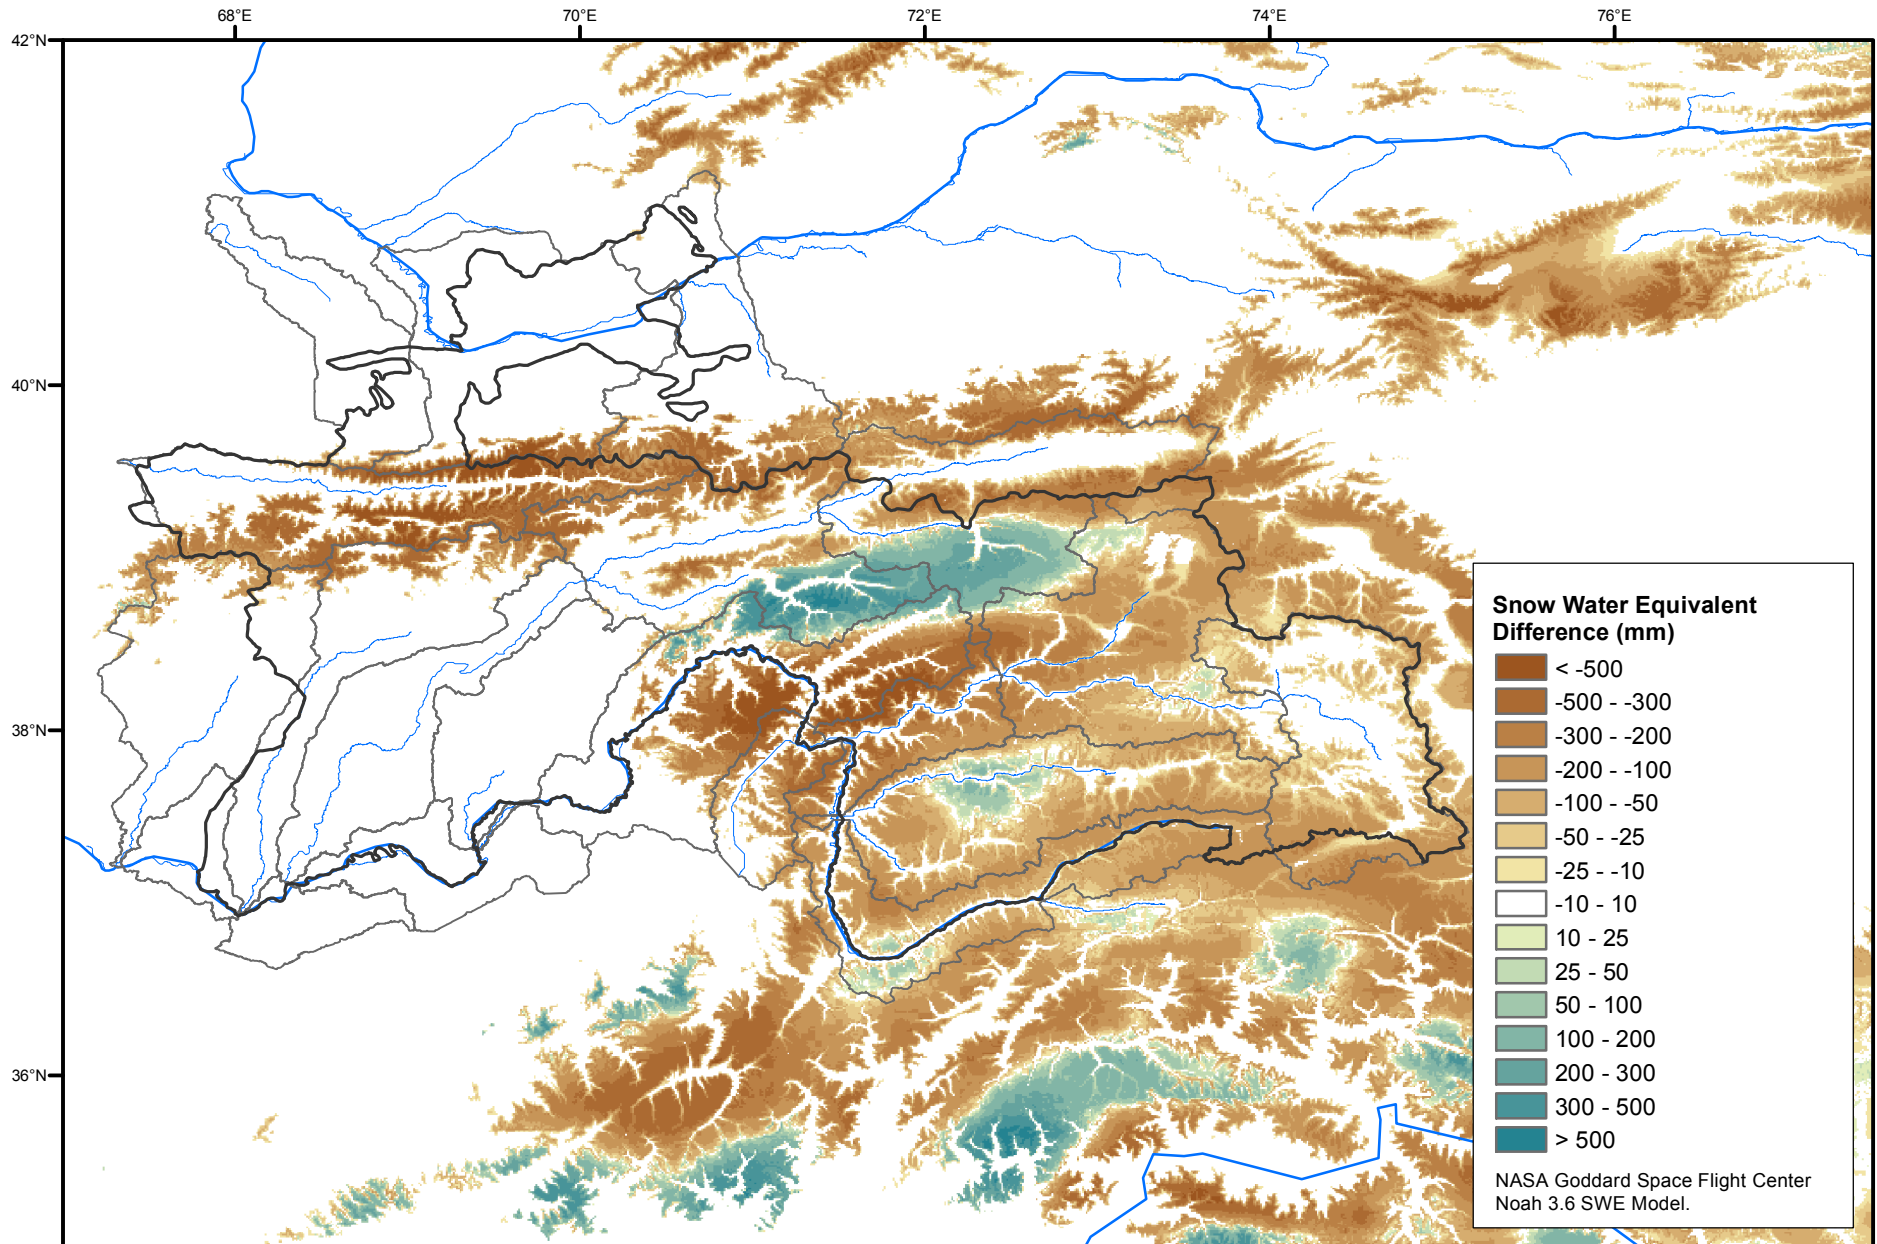

Daily Snow Water Equivalent Difference Anomaly

June 20, 2014 minus Average (2002-2016)

Map created by USGS/EROS