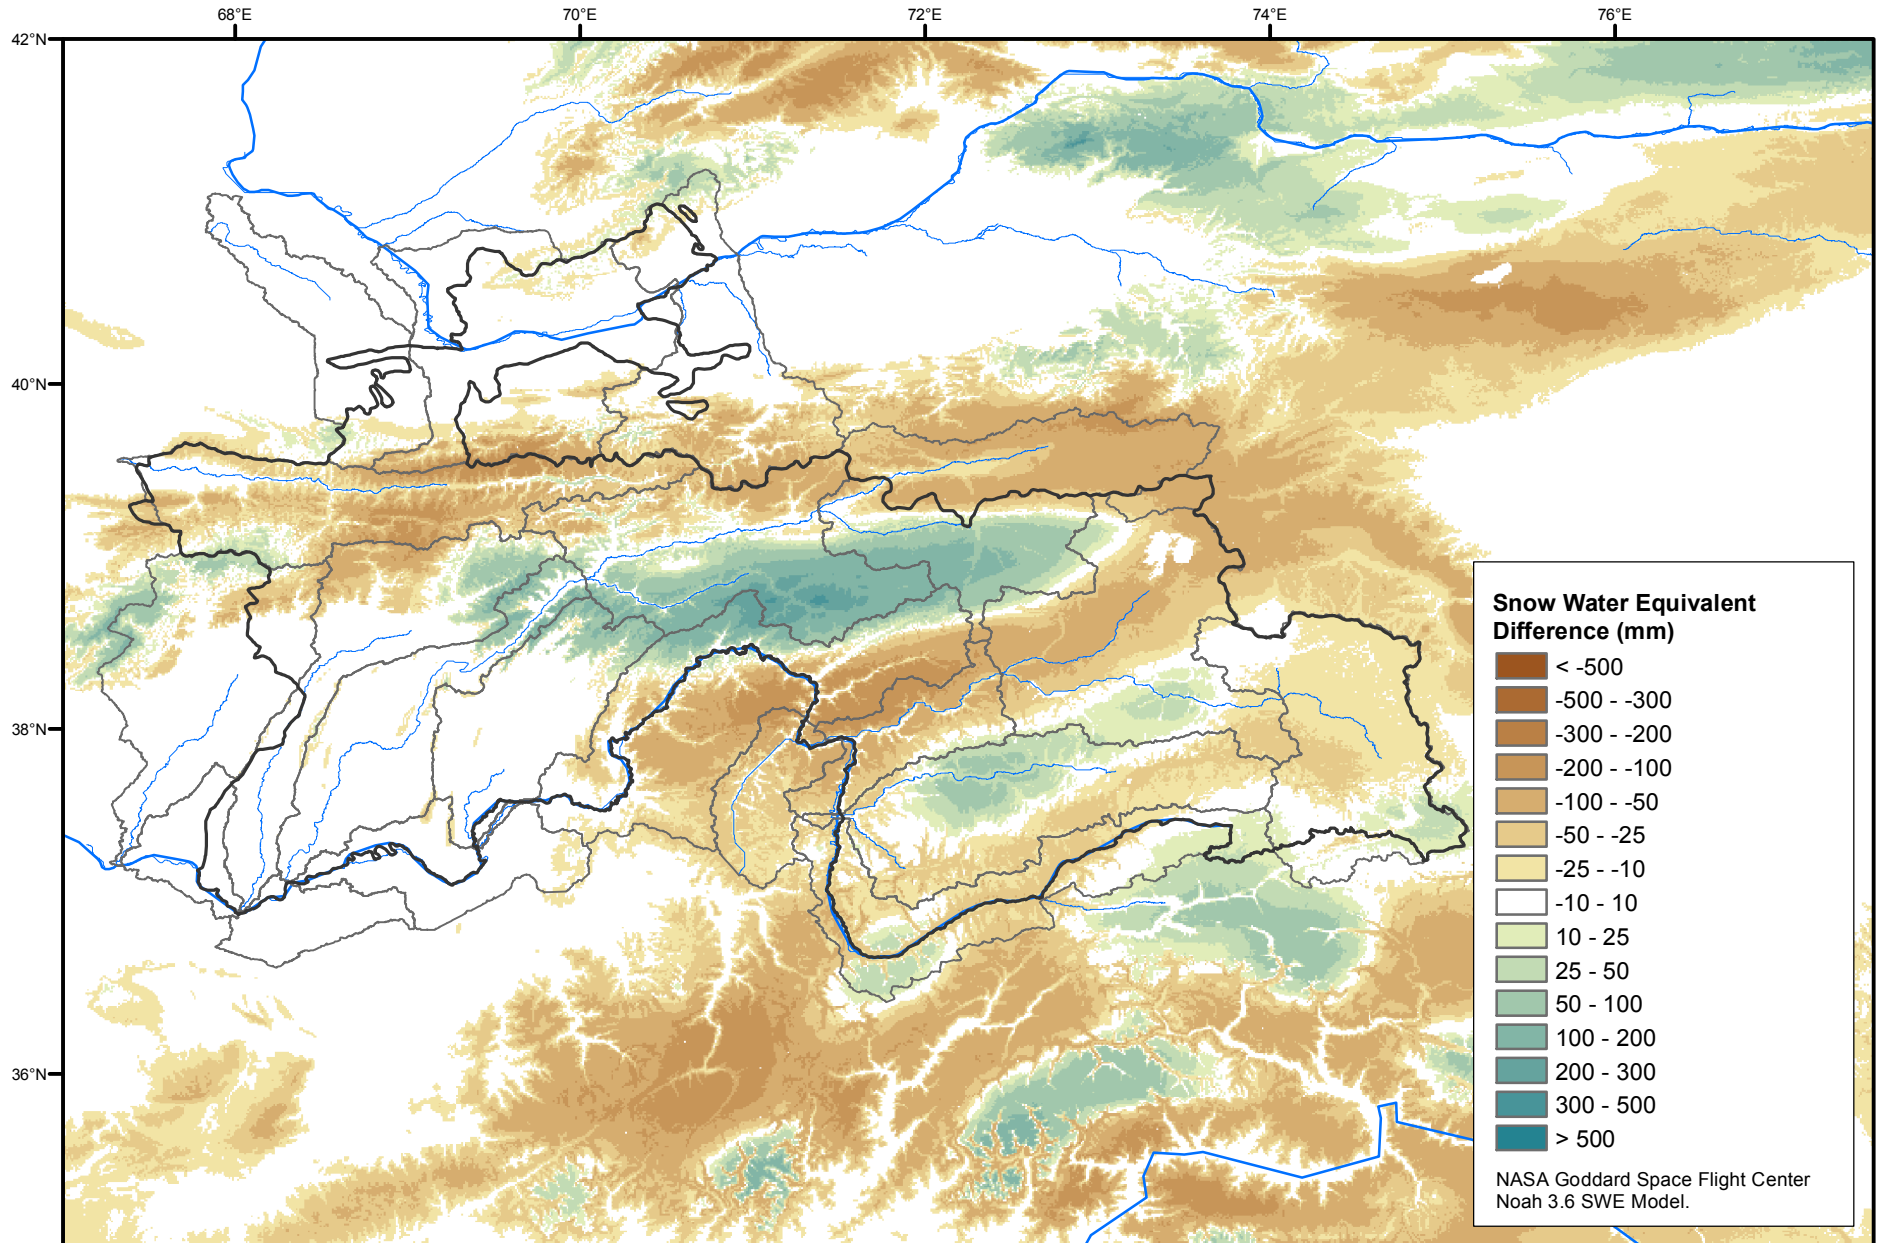

Daily Snow Water Equivalent Difference Anomaly

January 02, 2015 minus Average (2002-2016)

Map created by USGS/EROS