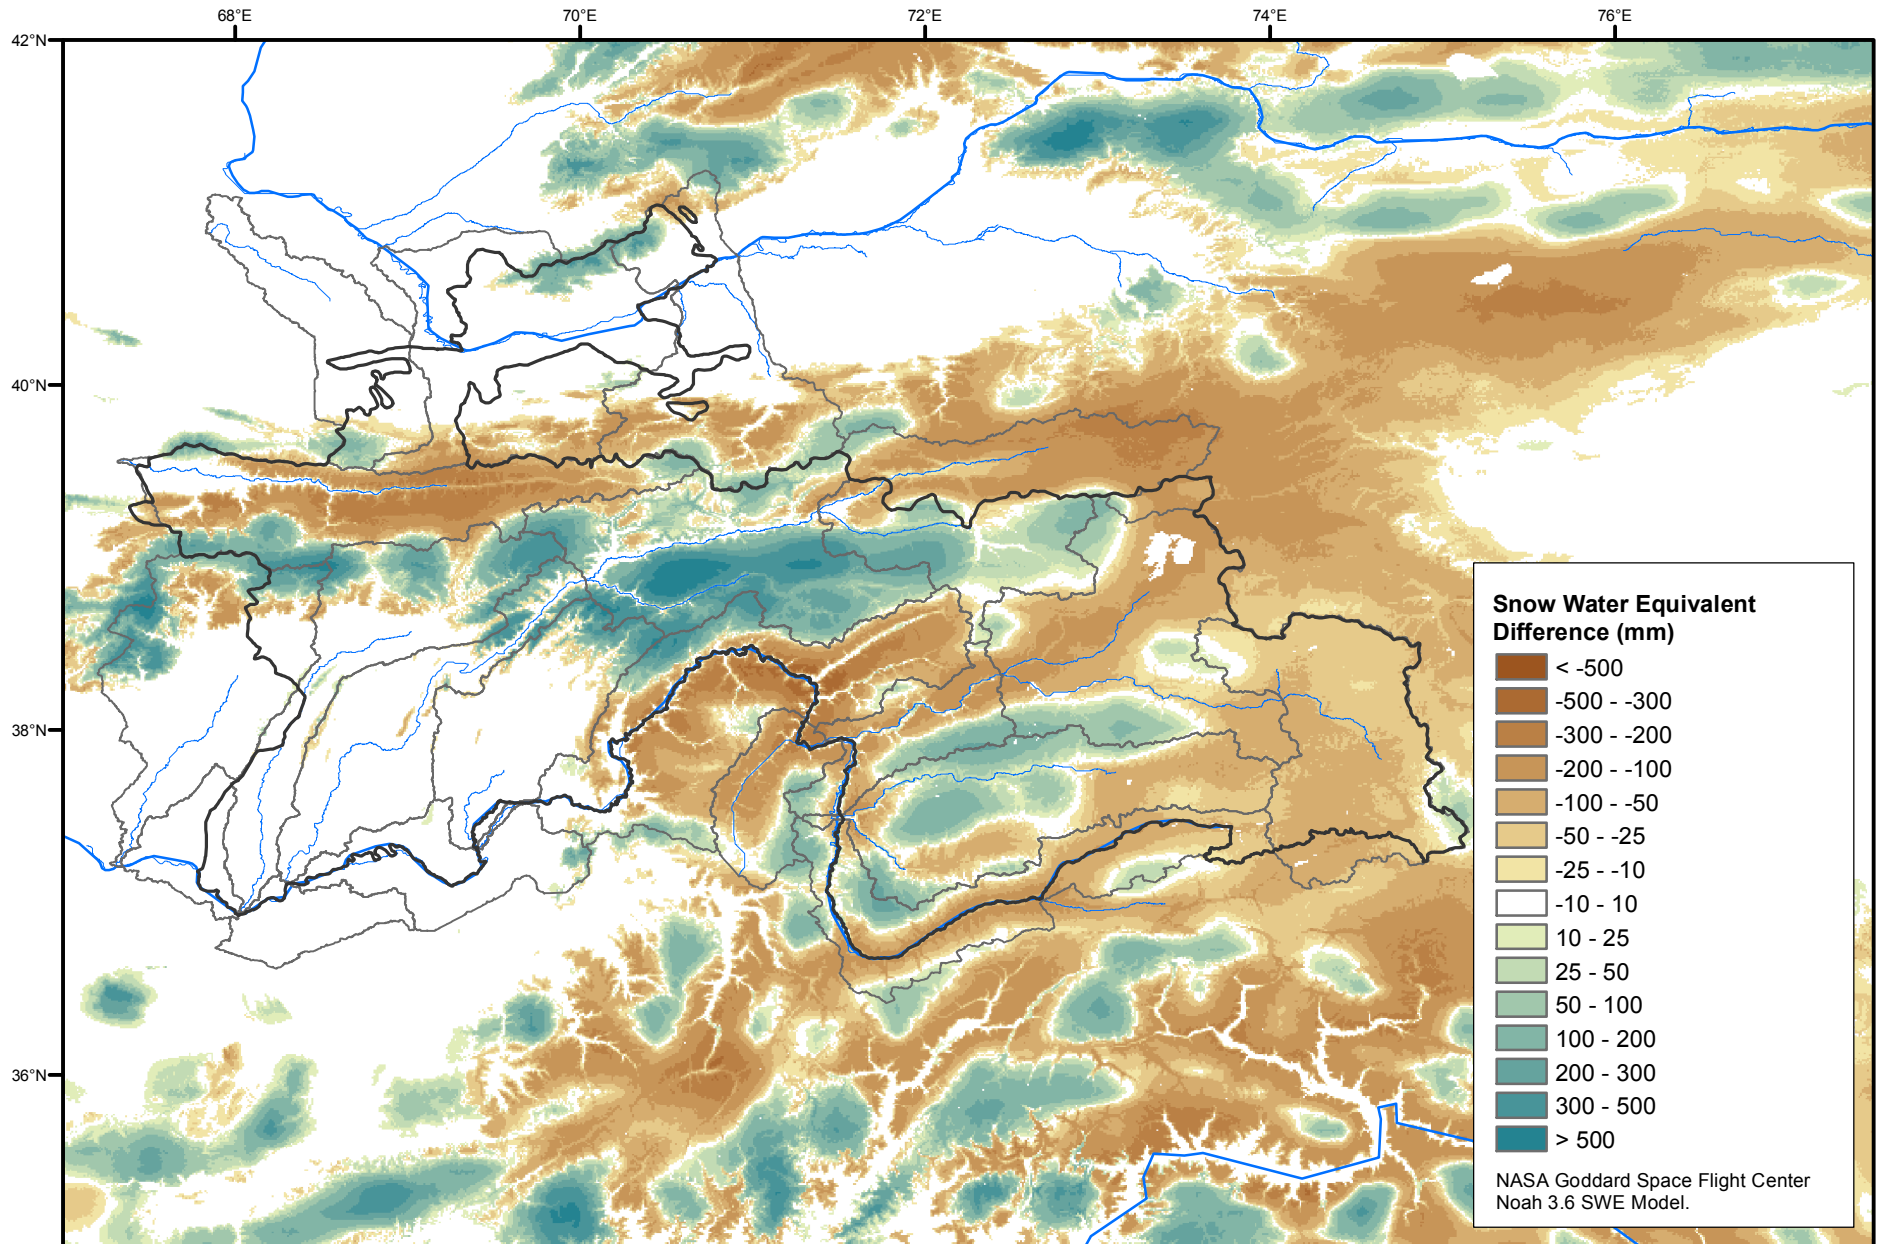

Daily Snow Water Equivalent Difference Anomaly

March 06, 2015 minus Average (2002-2016)

Map created by USGS/EROS