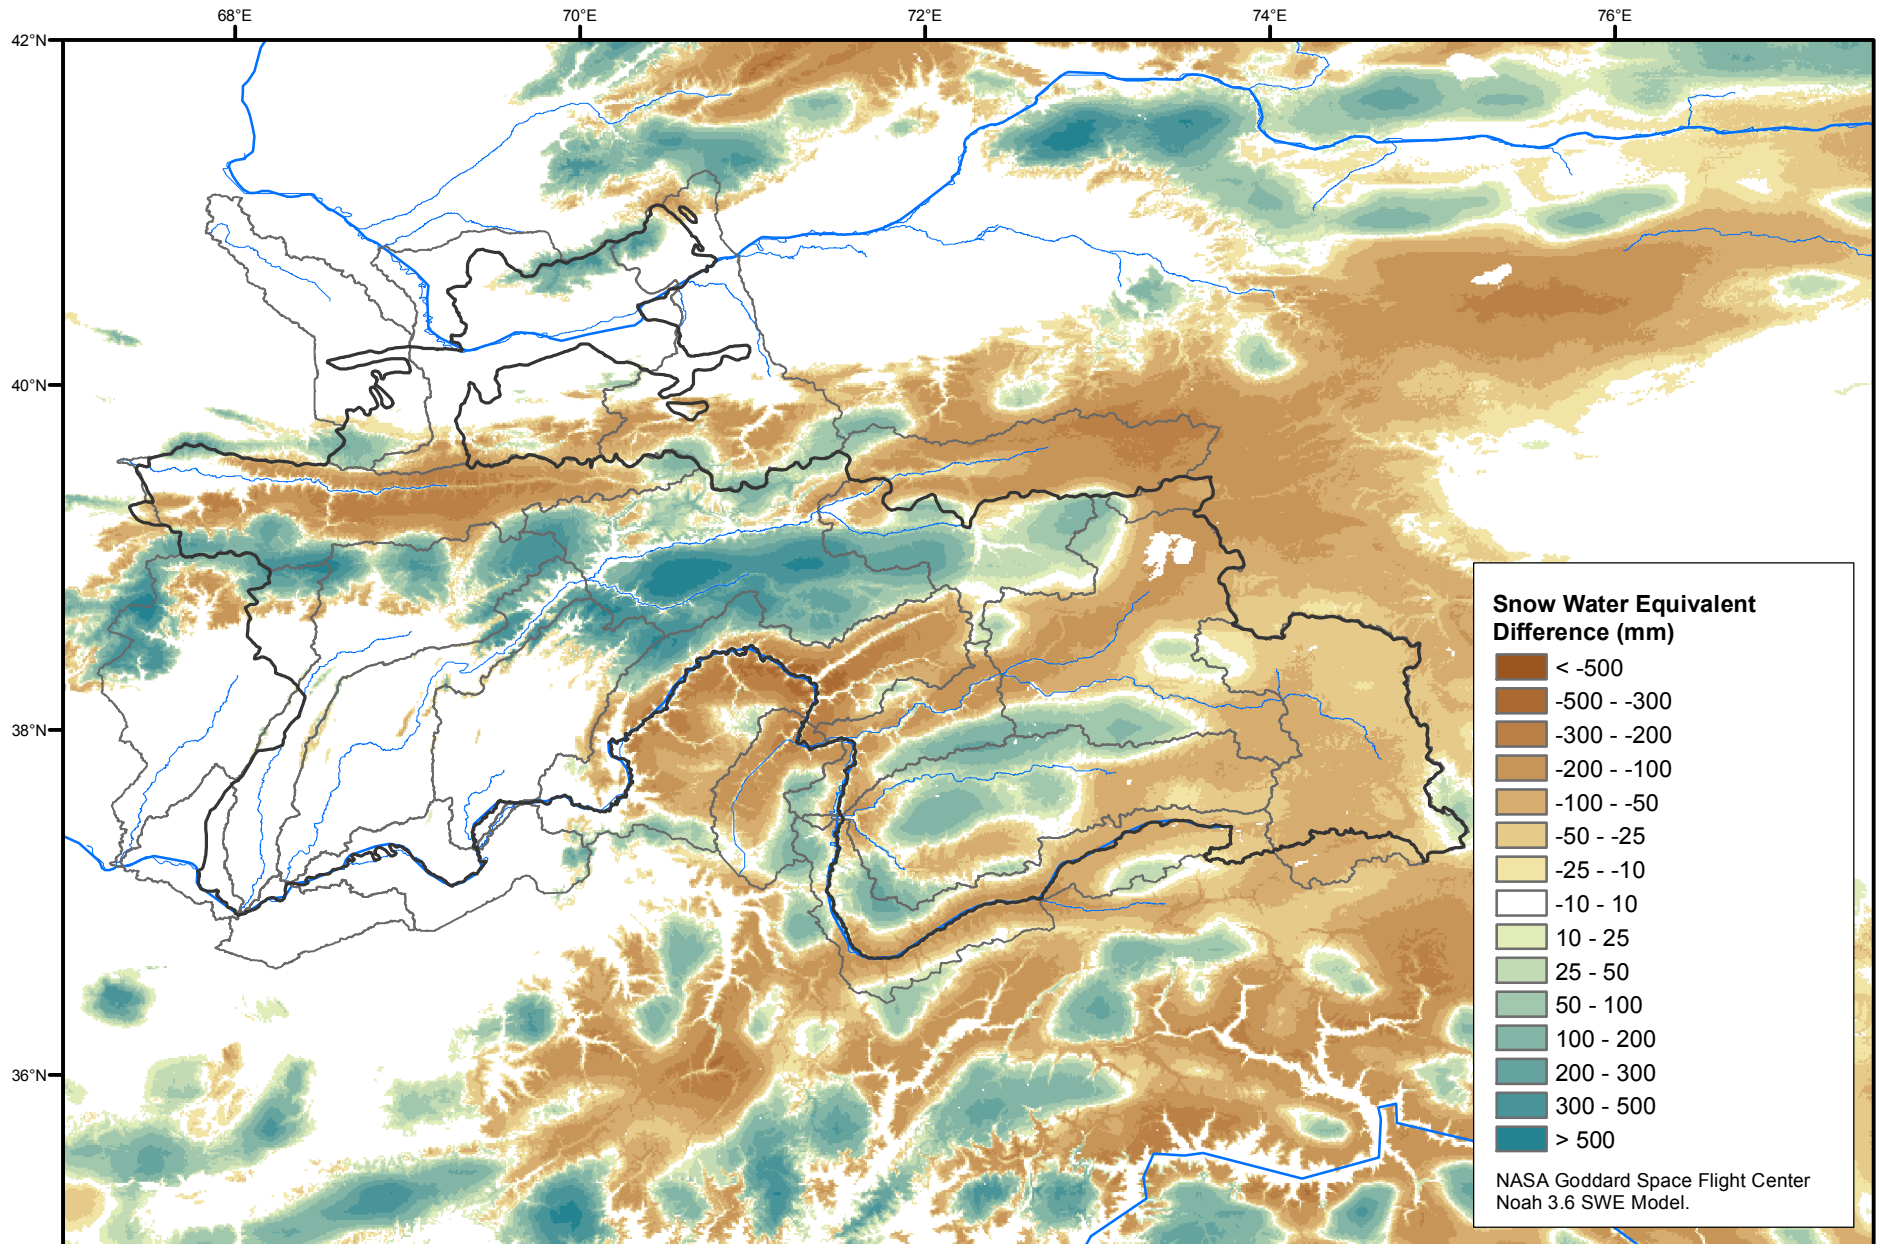

Daily Snow Water Equivalent Difference Anomaly

March 07, 2015 minus Average (2002-2016)

Map created by USGS/EROS