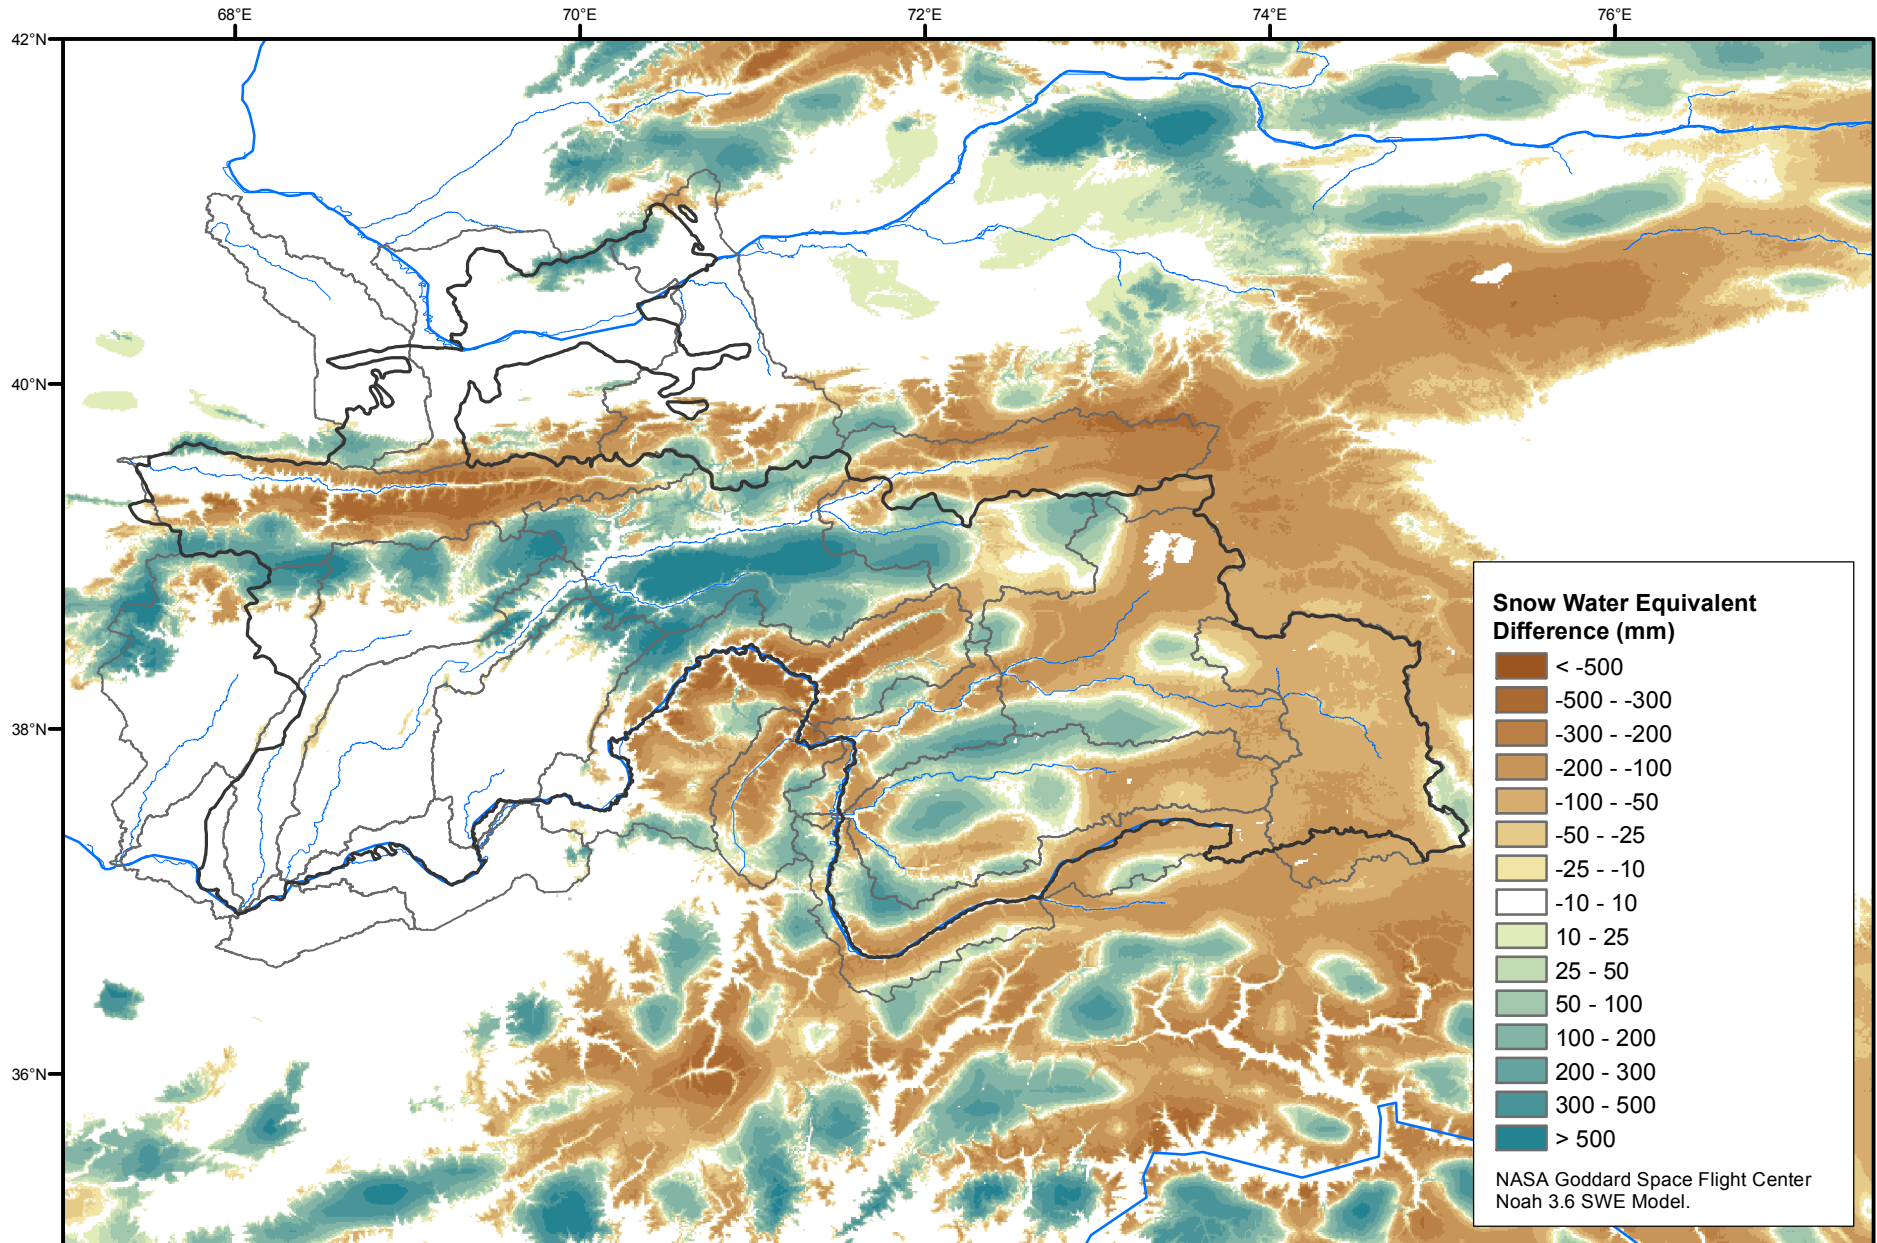

Daily Snow Water Equivalent Difference Anomaly

April 01, 2015 minus Average (2002-2016)

Map created by USGS/EROS