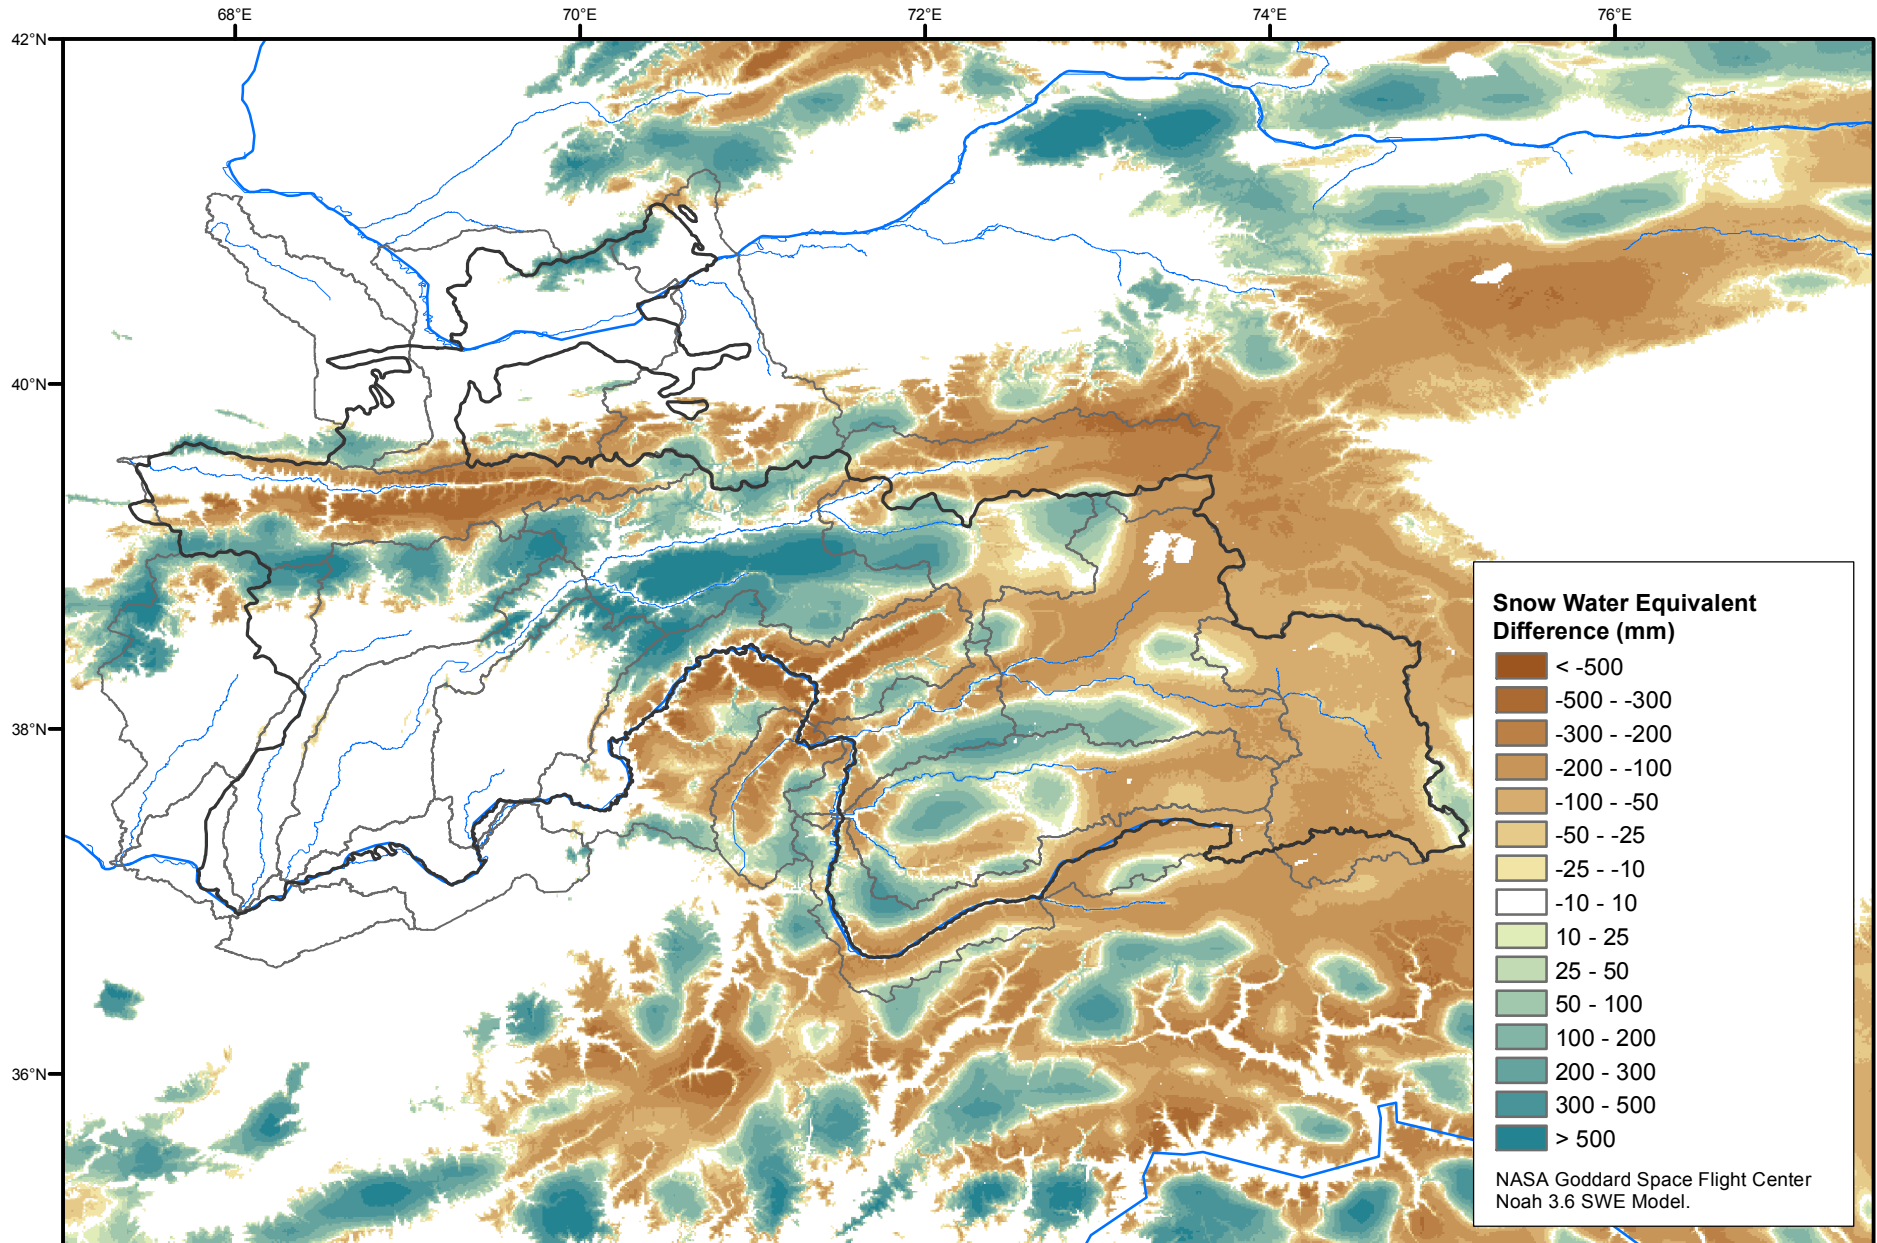

Daily Snow Water Equivalent Difference Anomaly

April 05, 2015 minus Average (2002-2016)

Map created by USGS/EROS