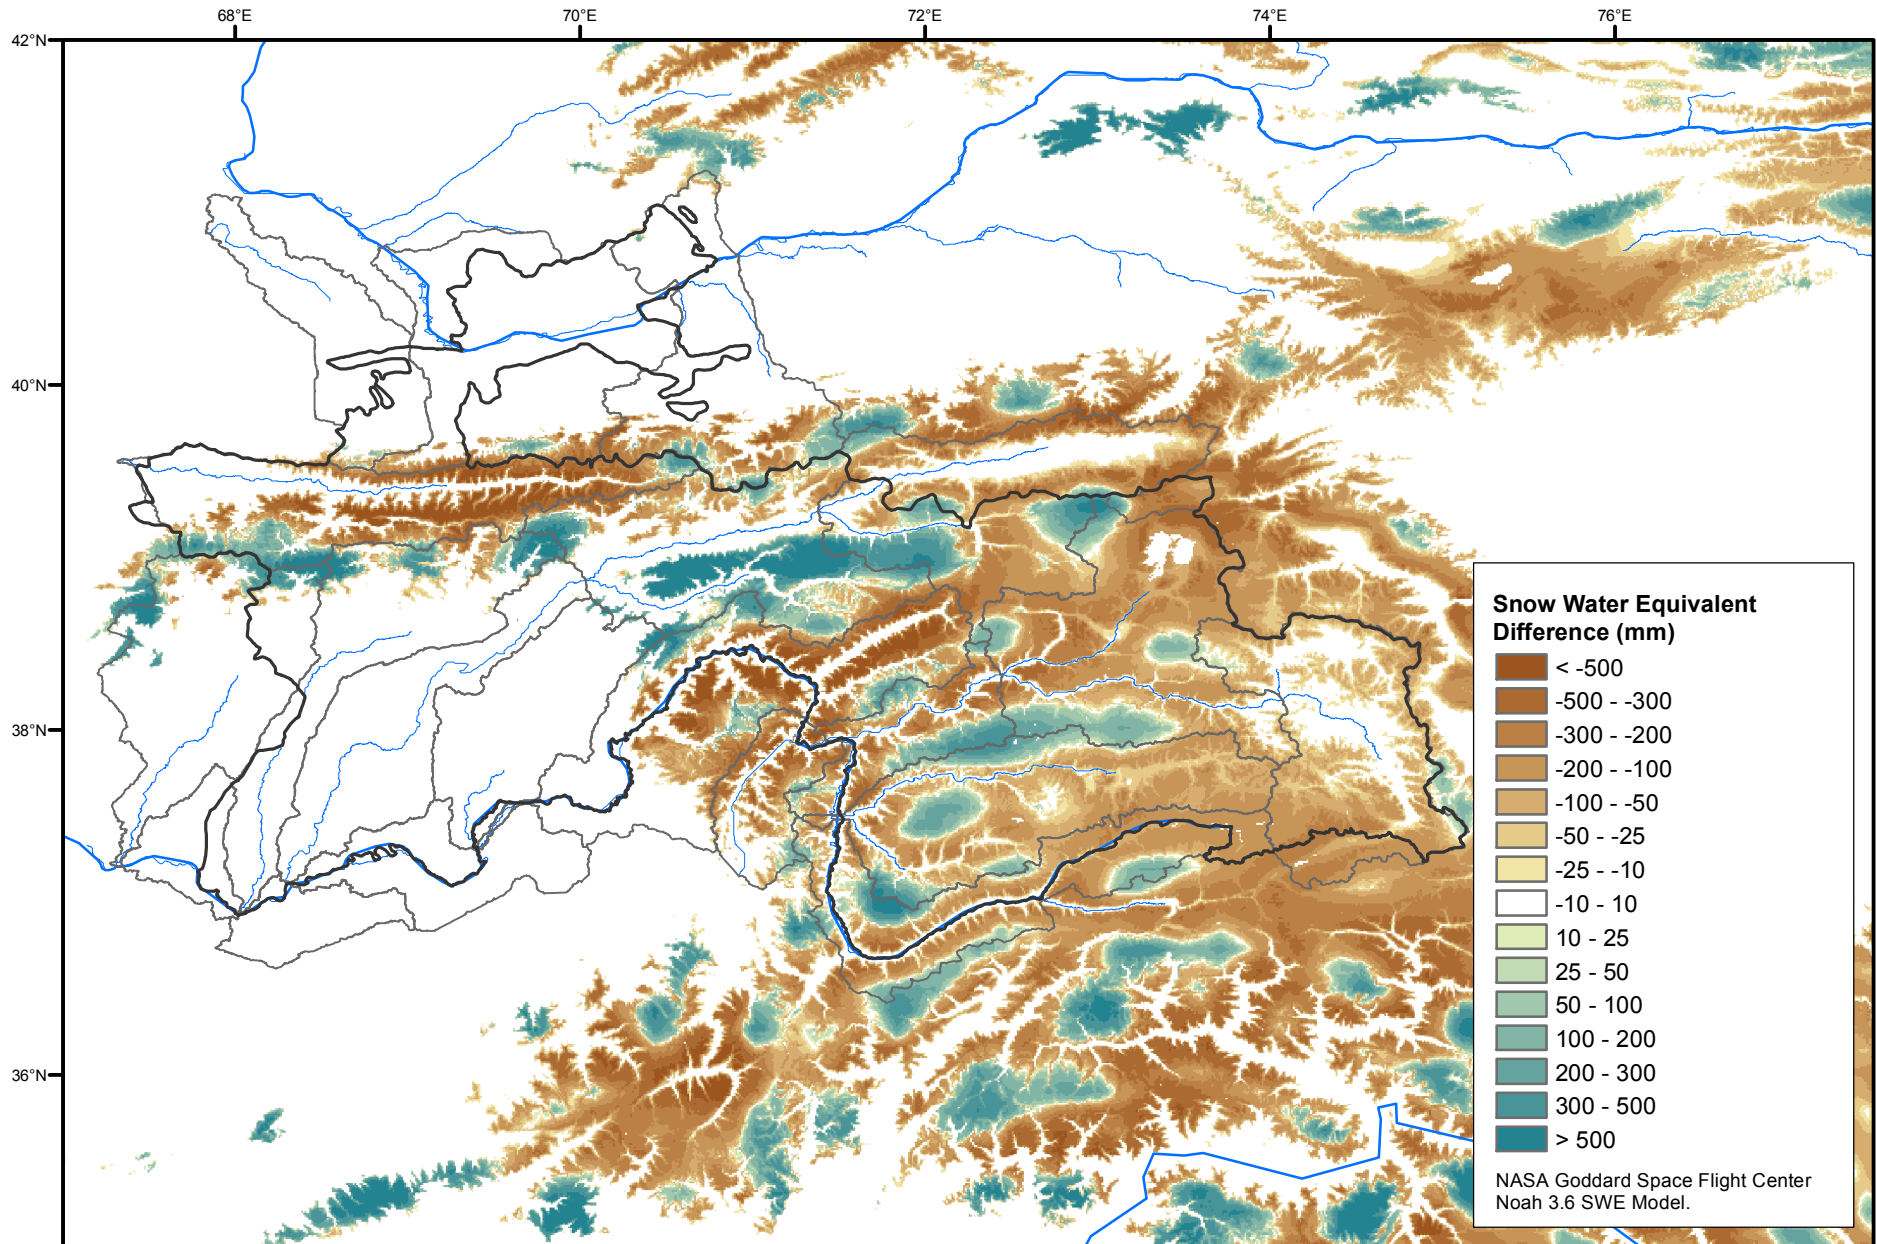

Daily Snow Water Equivalent Difference Anomaly

June 08, 2015 minus Average (2002-2016)

Map created by USGS/EROS