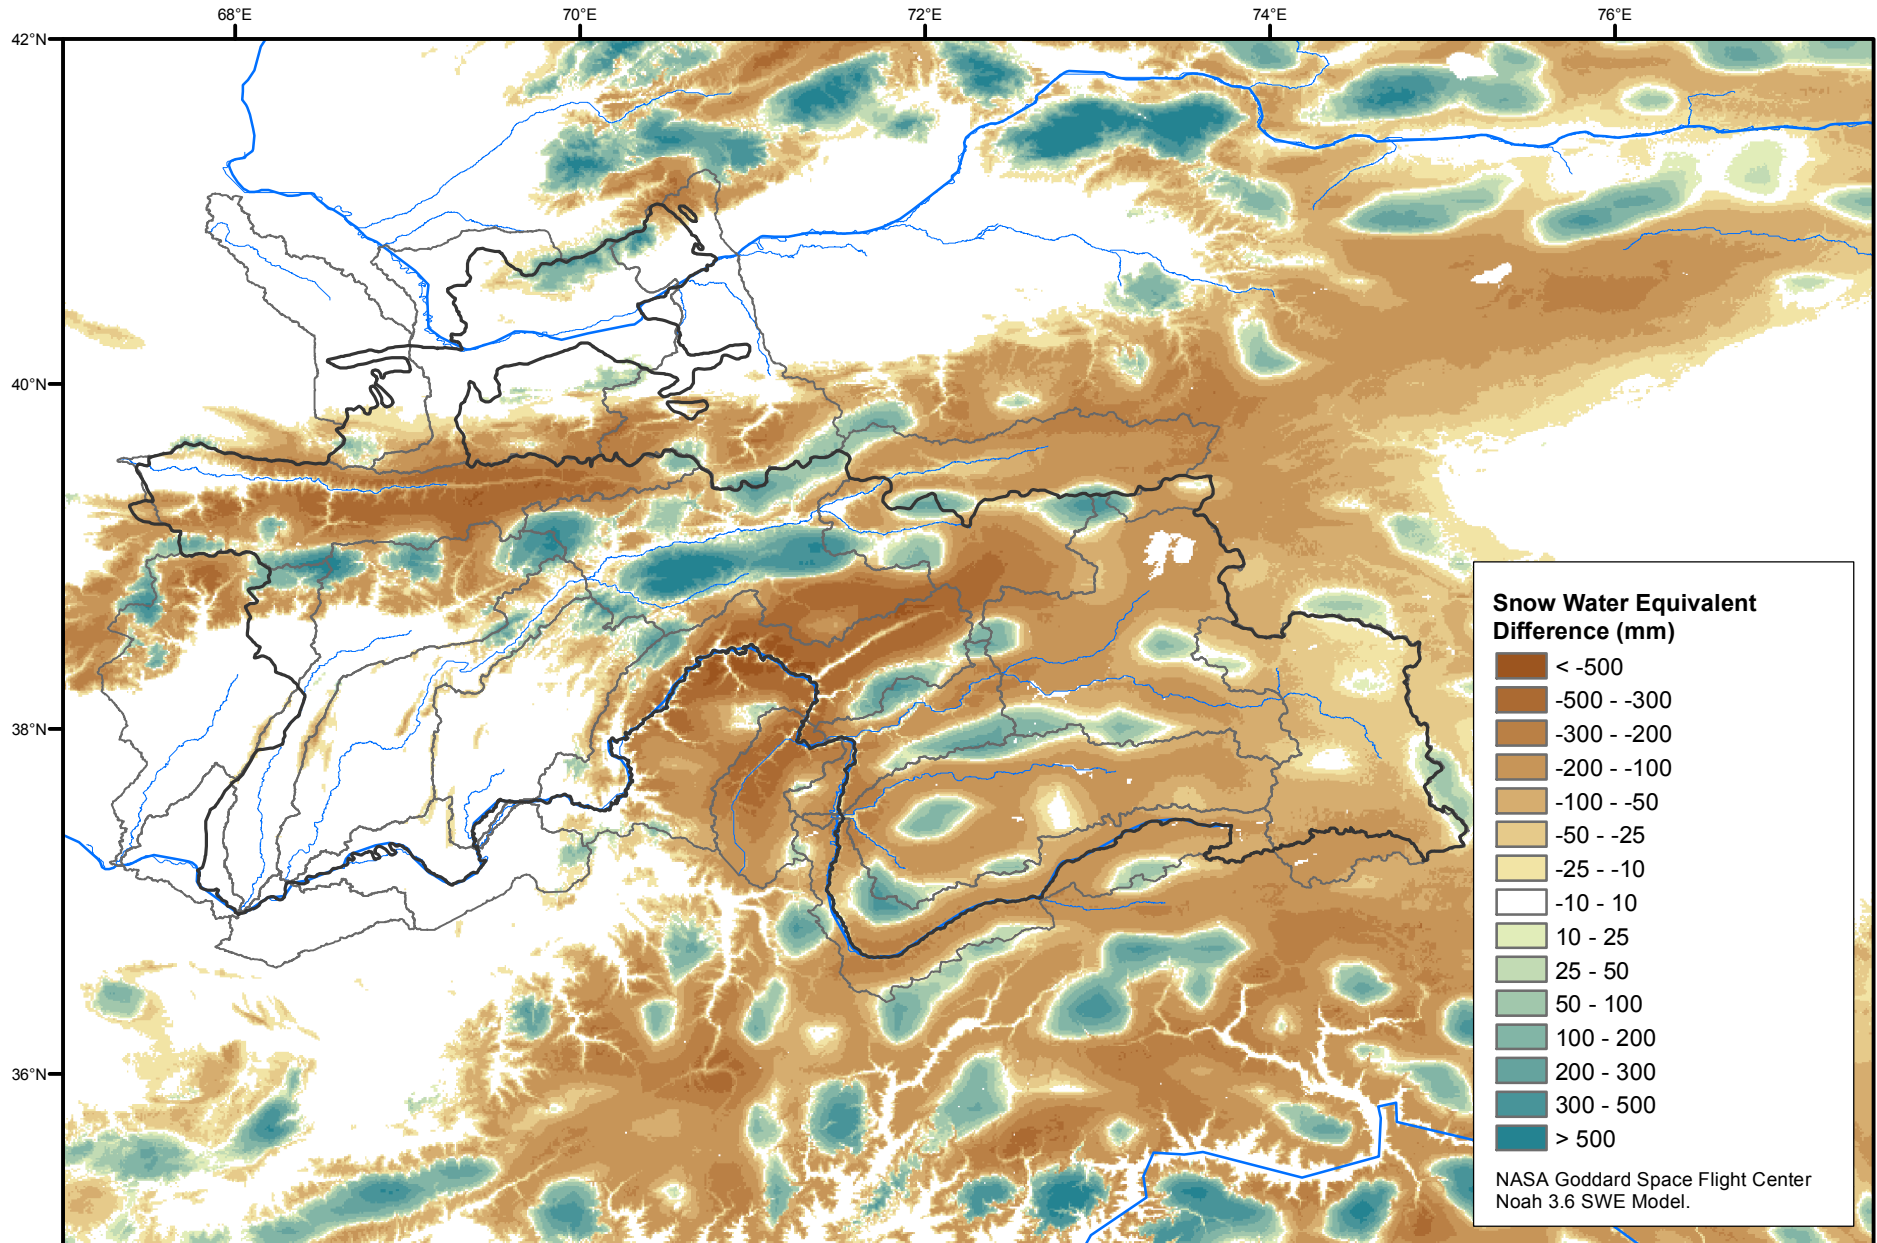

# Daily Snow Water Equivalent Difference Anomaly

February 23, 2016 minus Average (2002-2016)

Map created by USGS/EROS