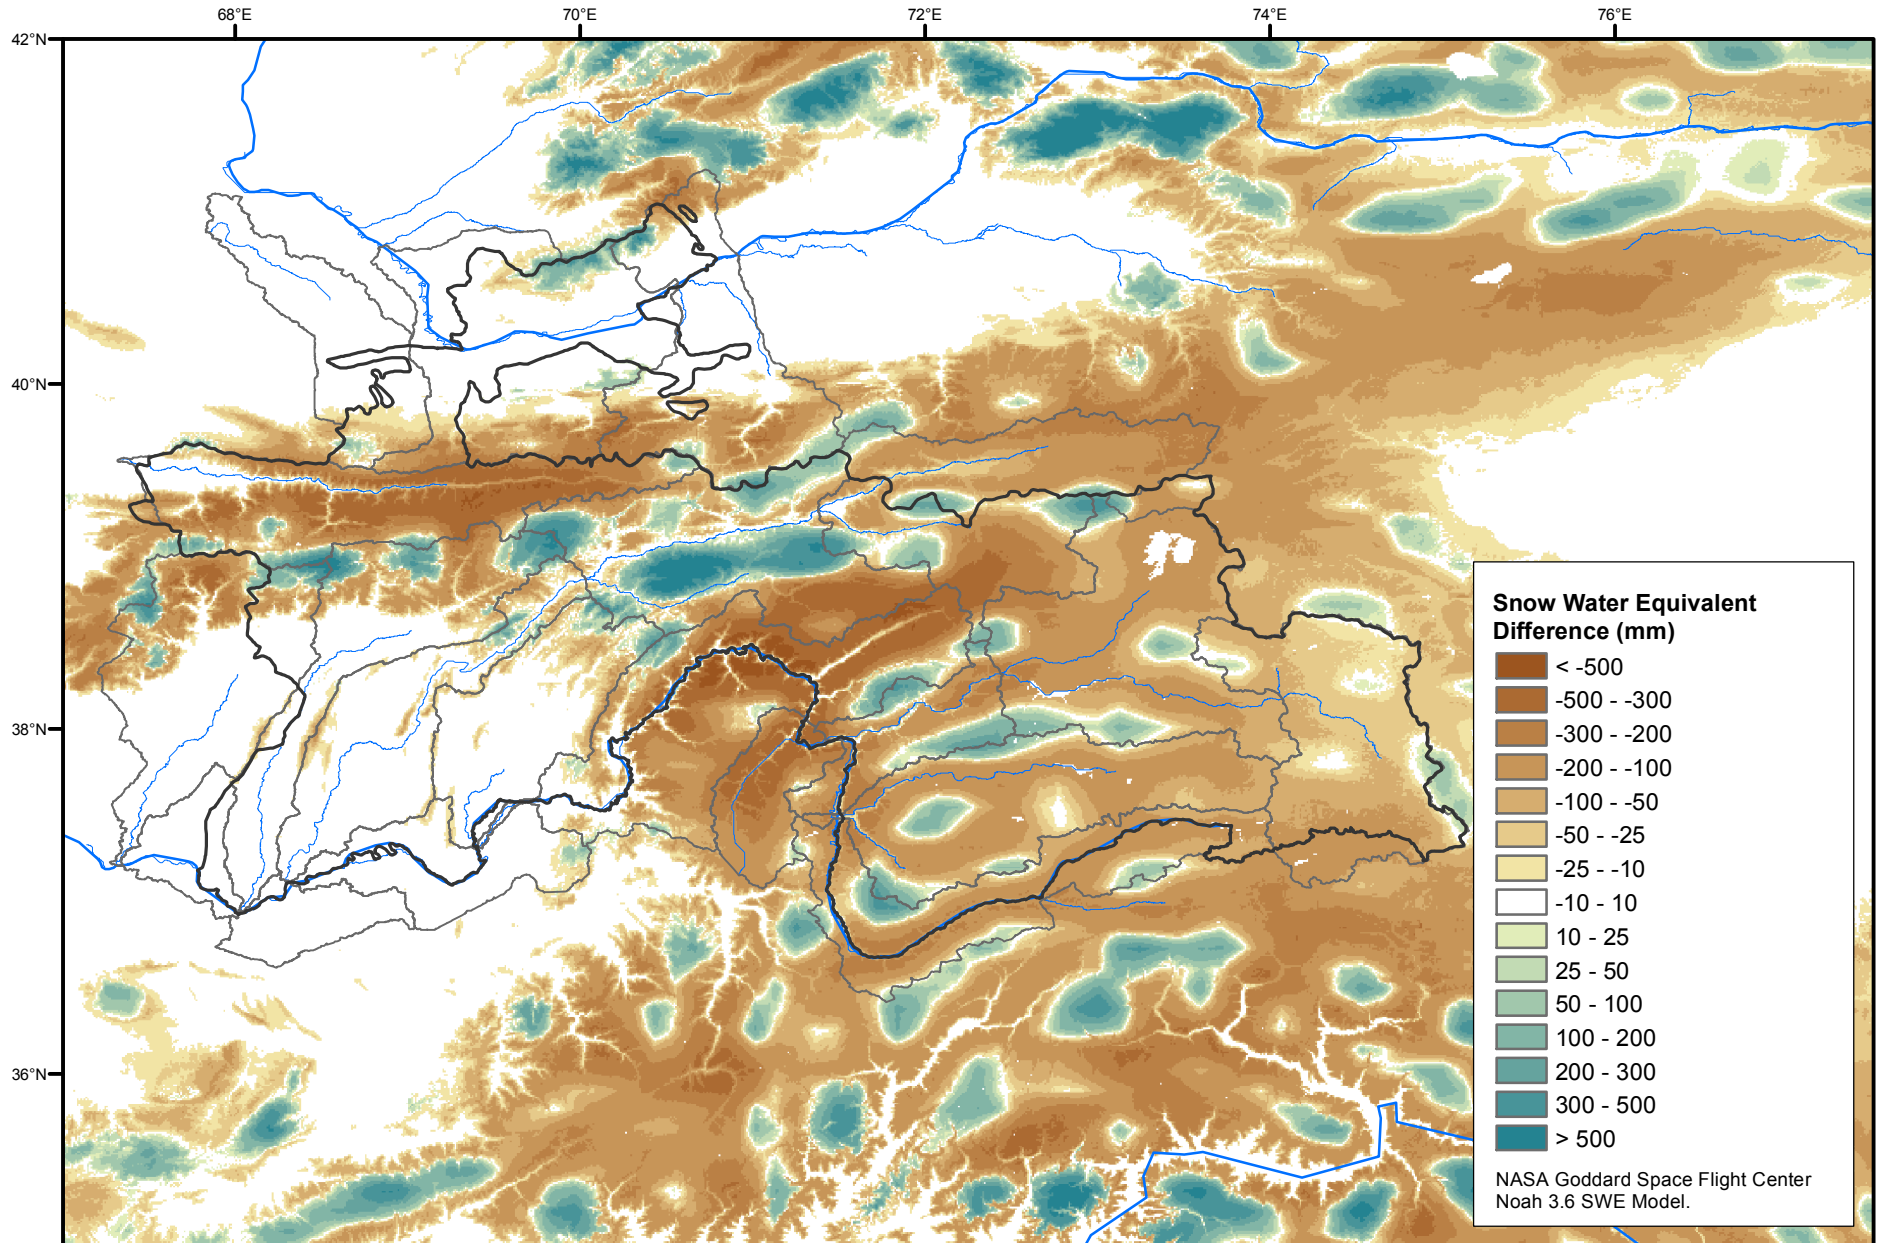

# Daily Snow Water Equivalent Difference Anomaly

February 25, 2016 minus Average (2002-2016)

Map created by USGS/EROS