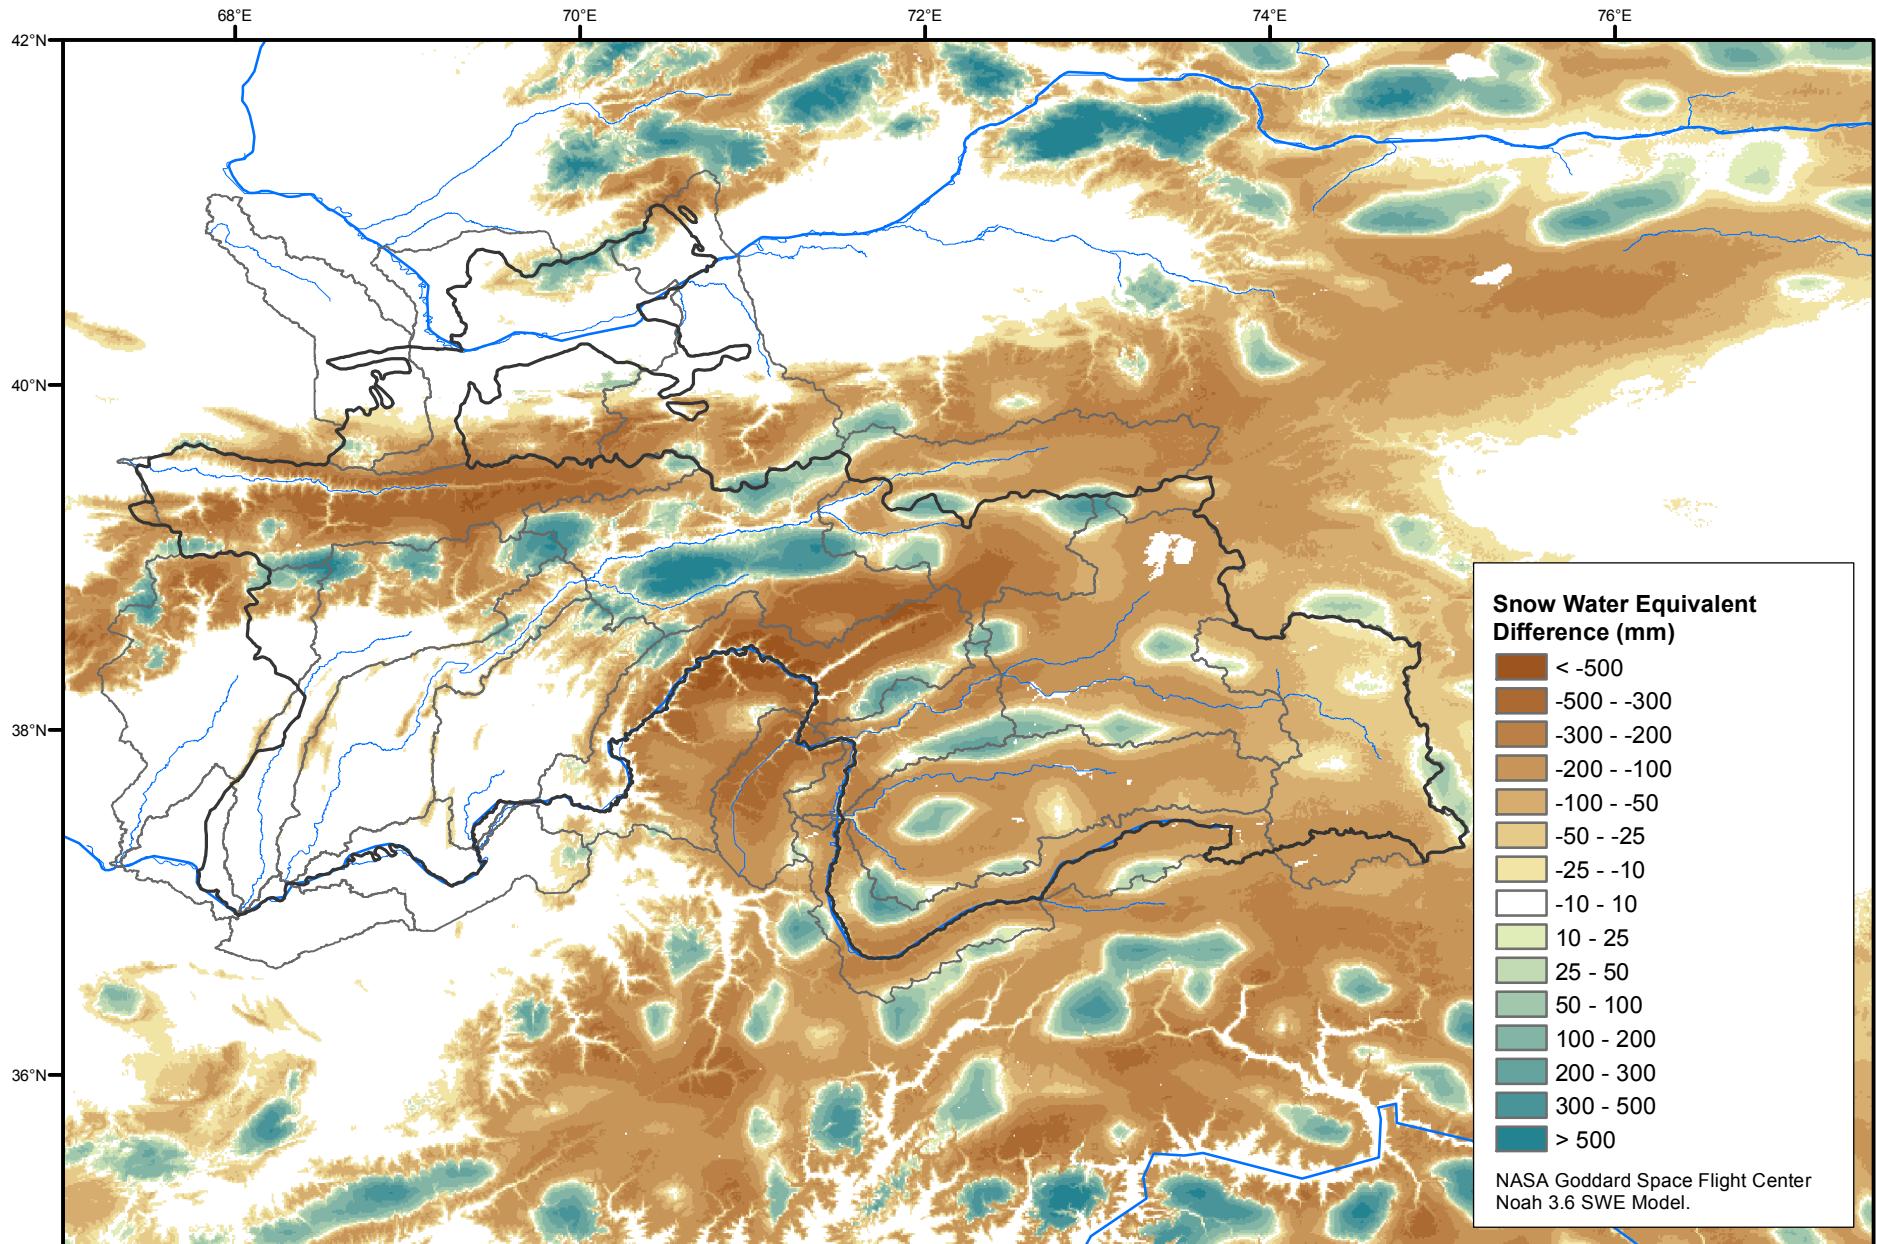

Daily Snow Water Equivalent Difference Anomaly

February 27, 2016 minus Average (2002-2016)

Map created by USGS/EROS