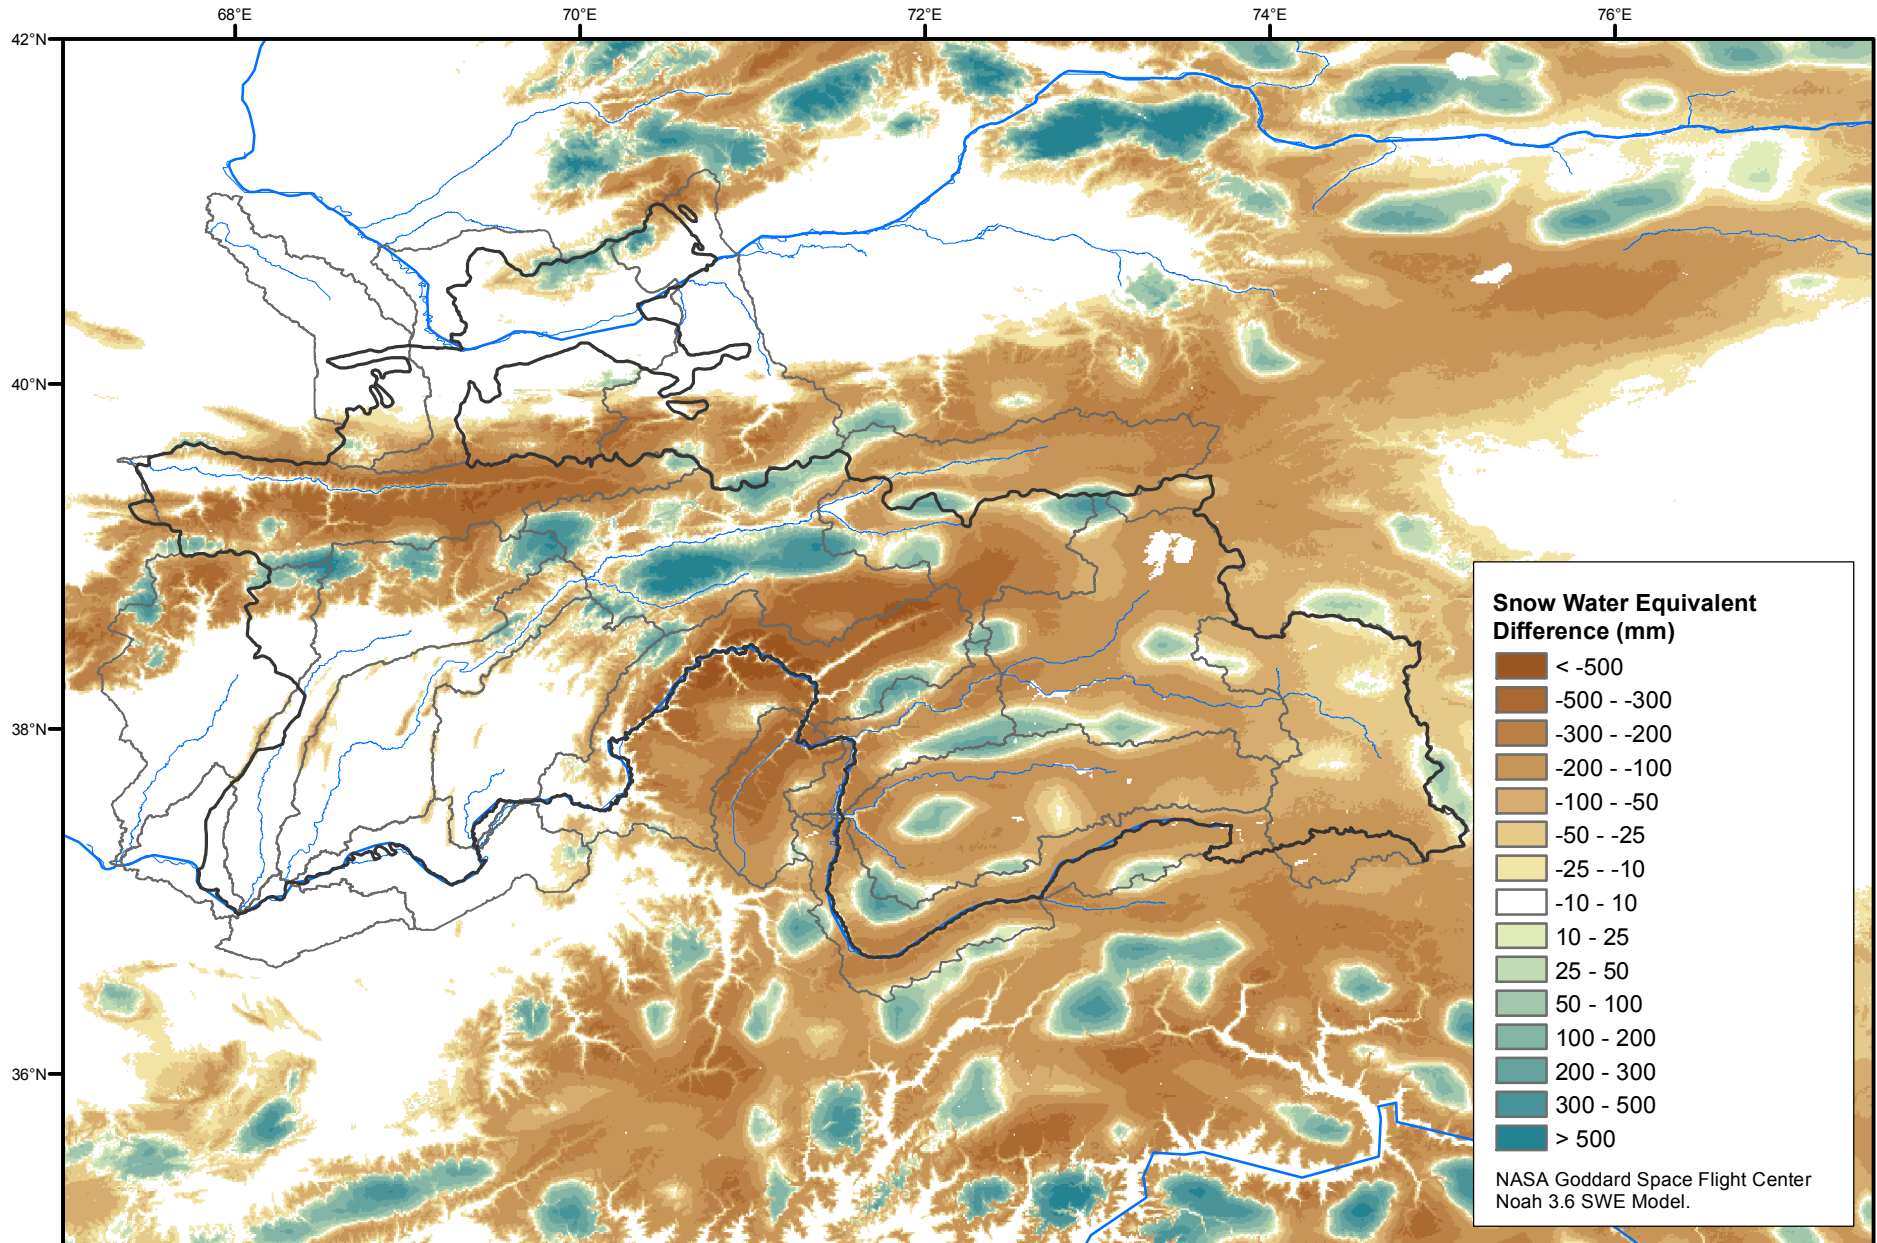

Daily Snow Water Equivalent Difference Anomaly

February 28, 2016 minus Average (2002-2016)

Map created by USGS/EROS